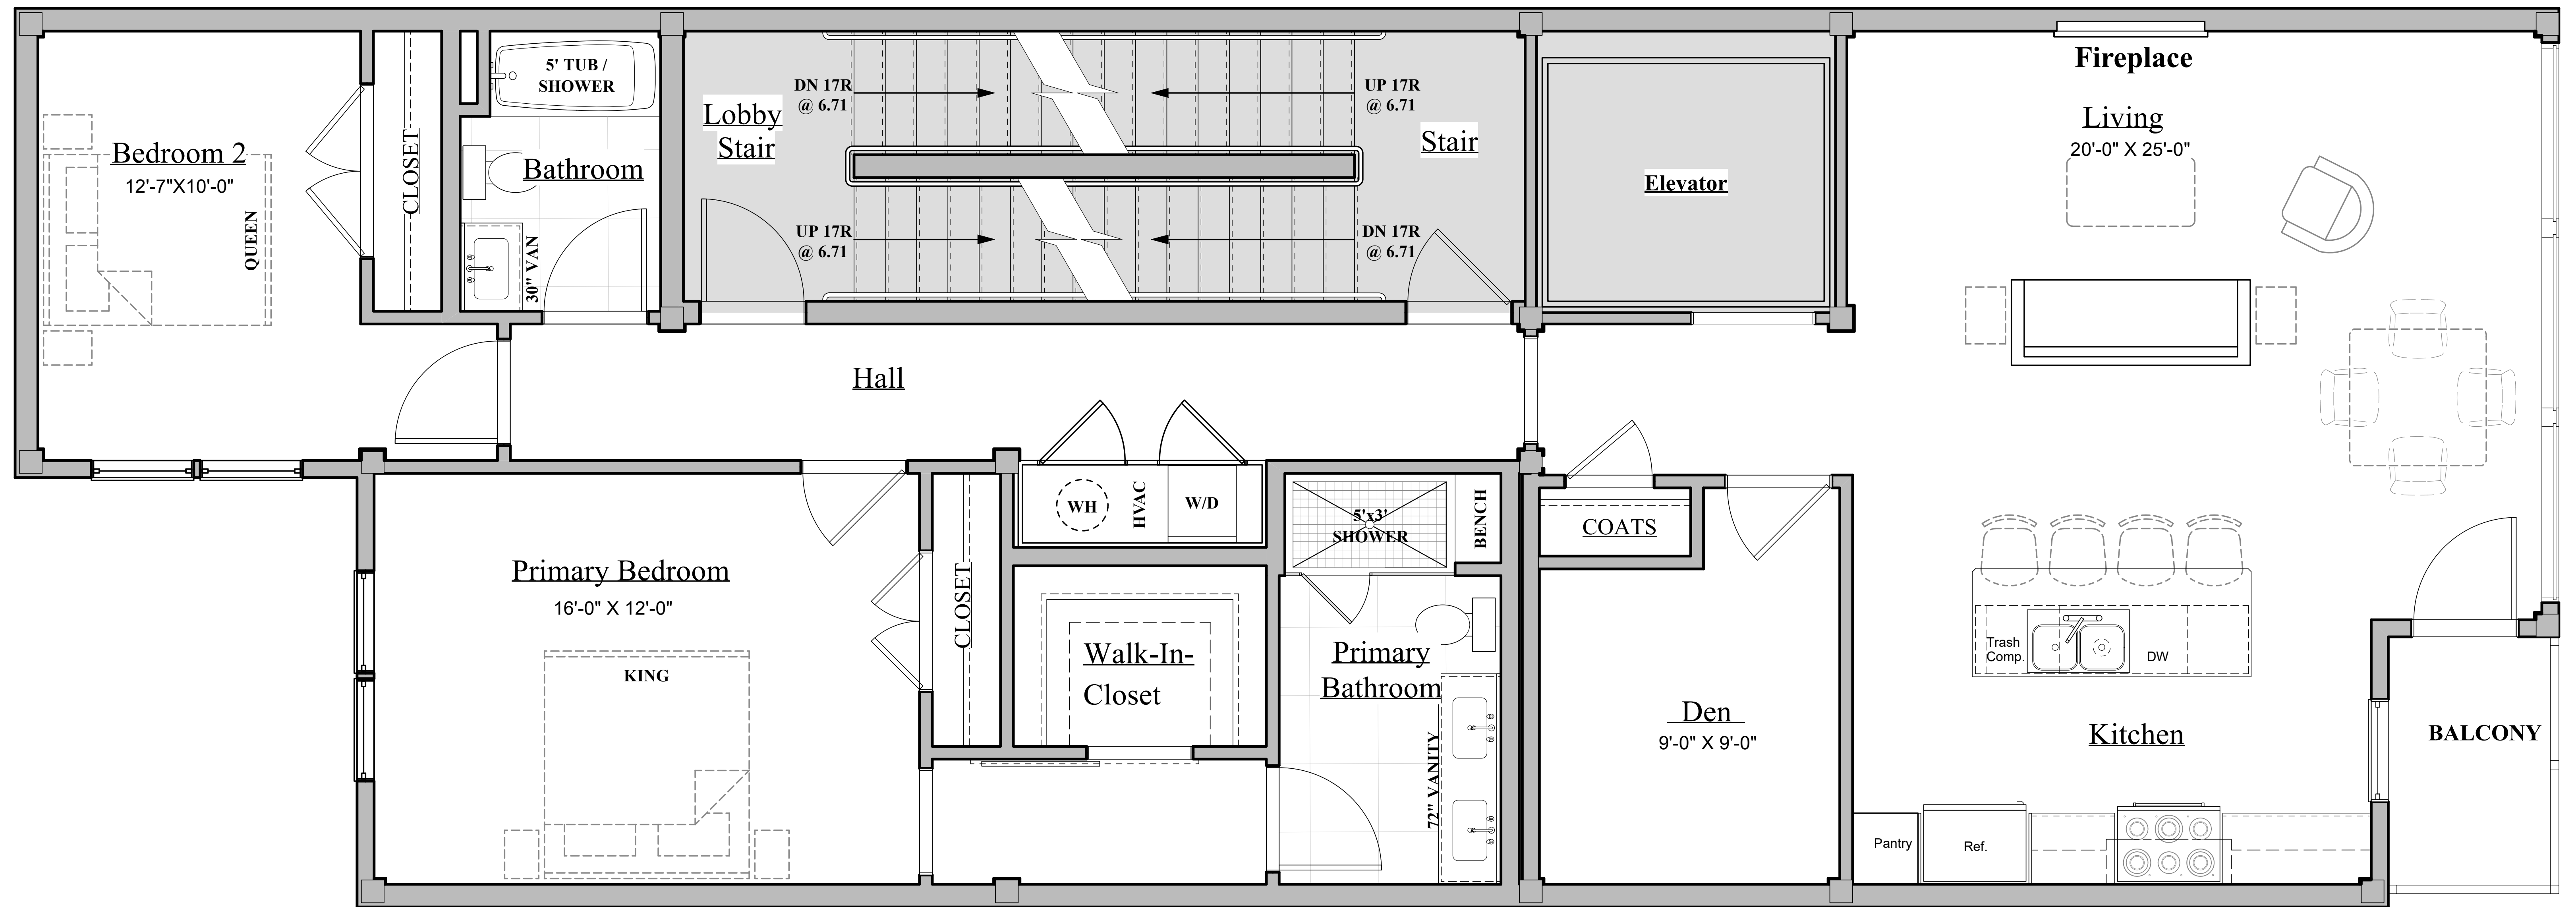

UNIT 7

2 Bed | 2 Bathroom + Den
1,490 SF Living Area
40 SF Outdoor Space

230 FRIEND STREET
BOSTON, MA