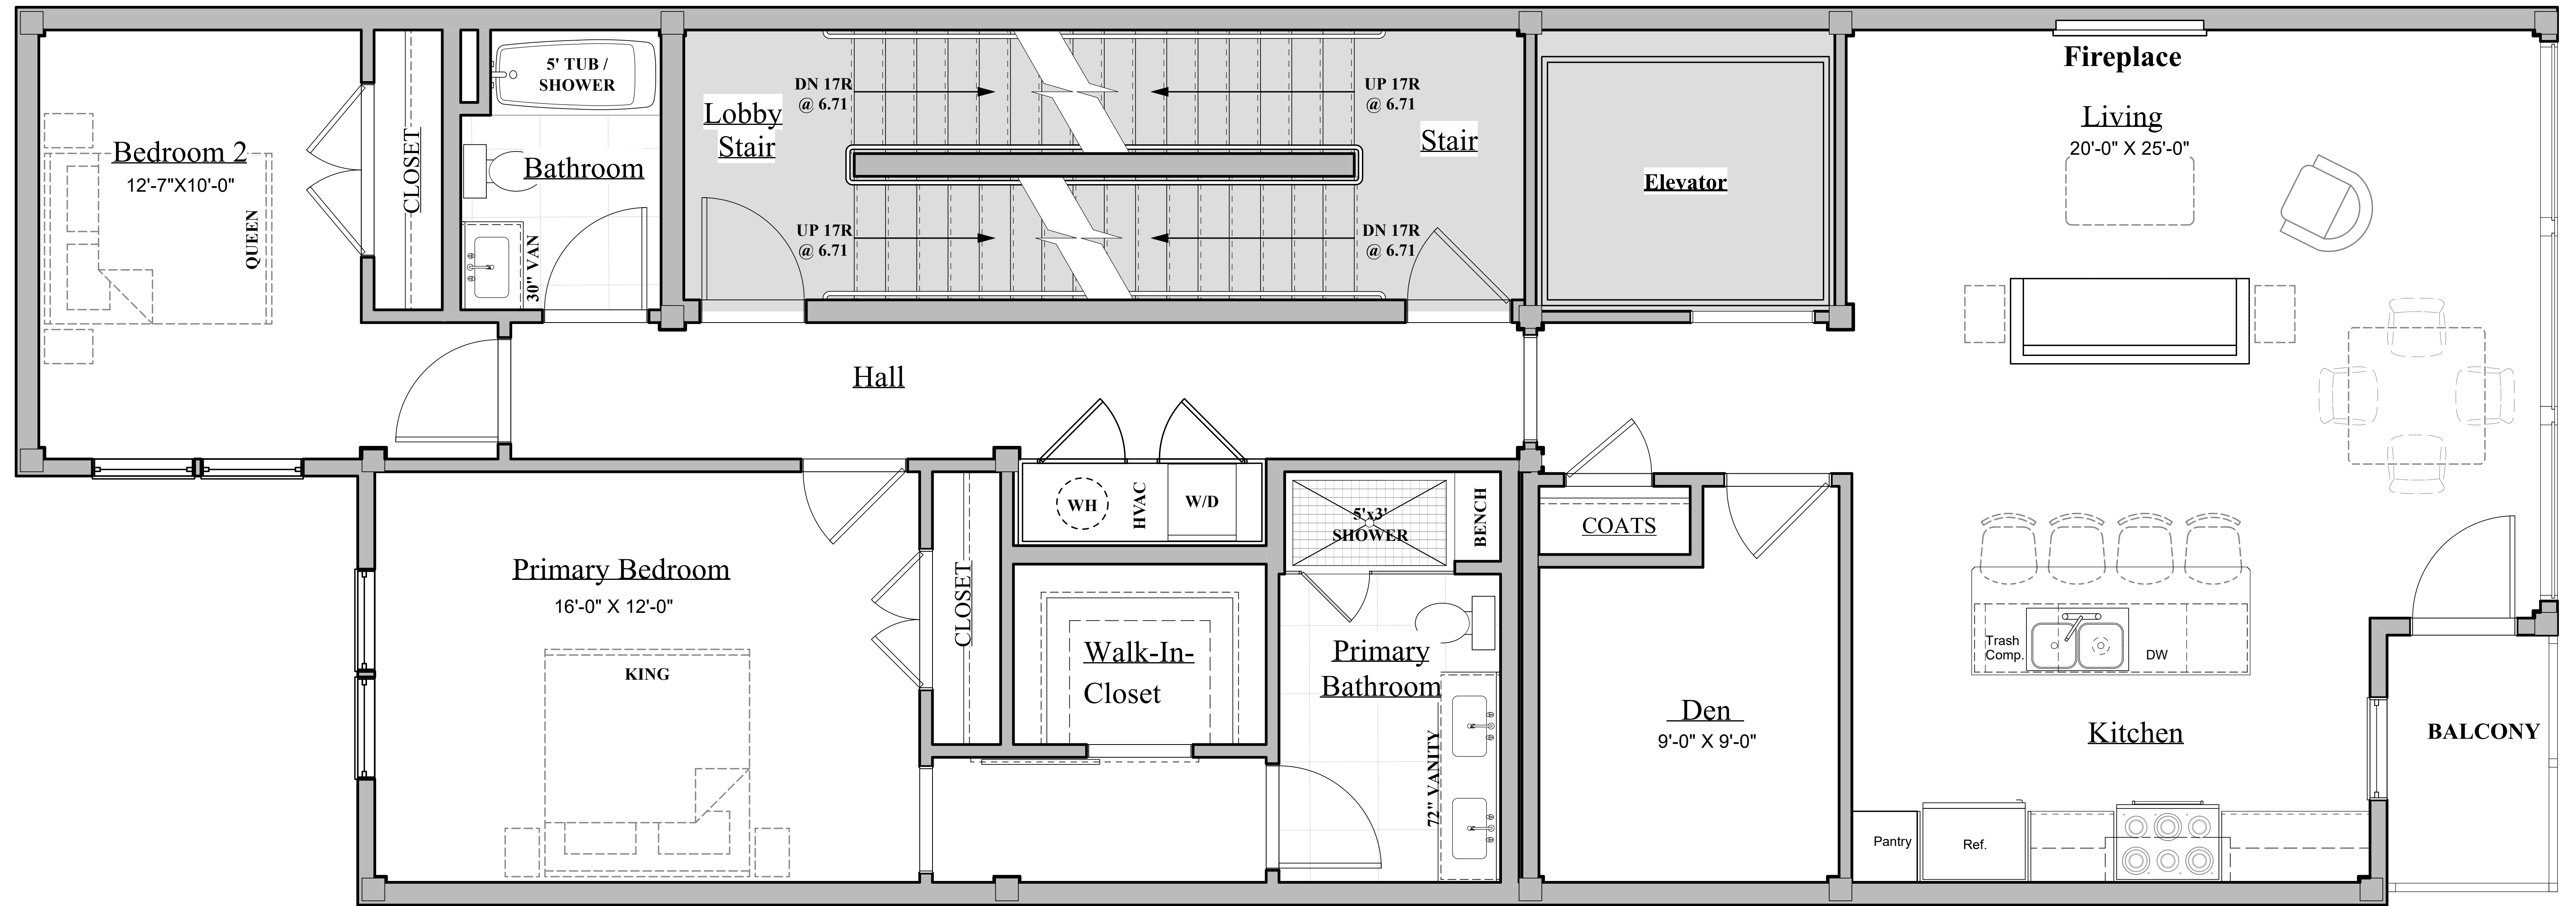

UNIT 6

2 Bed | 2 Bathroom + Den
1,490 SF Living Area
40 SF Outdoor Space

230 FRIEND STREET
BOSTON, MA