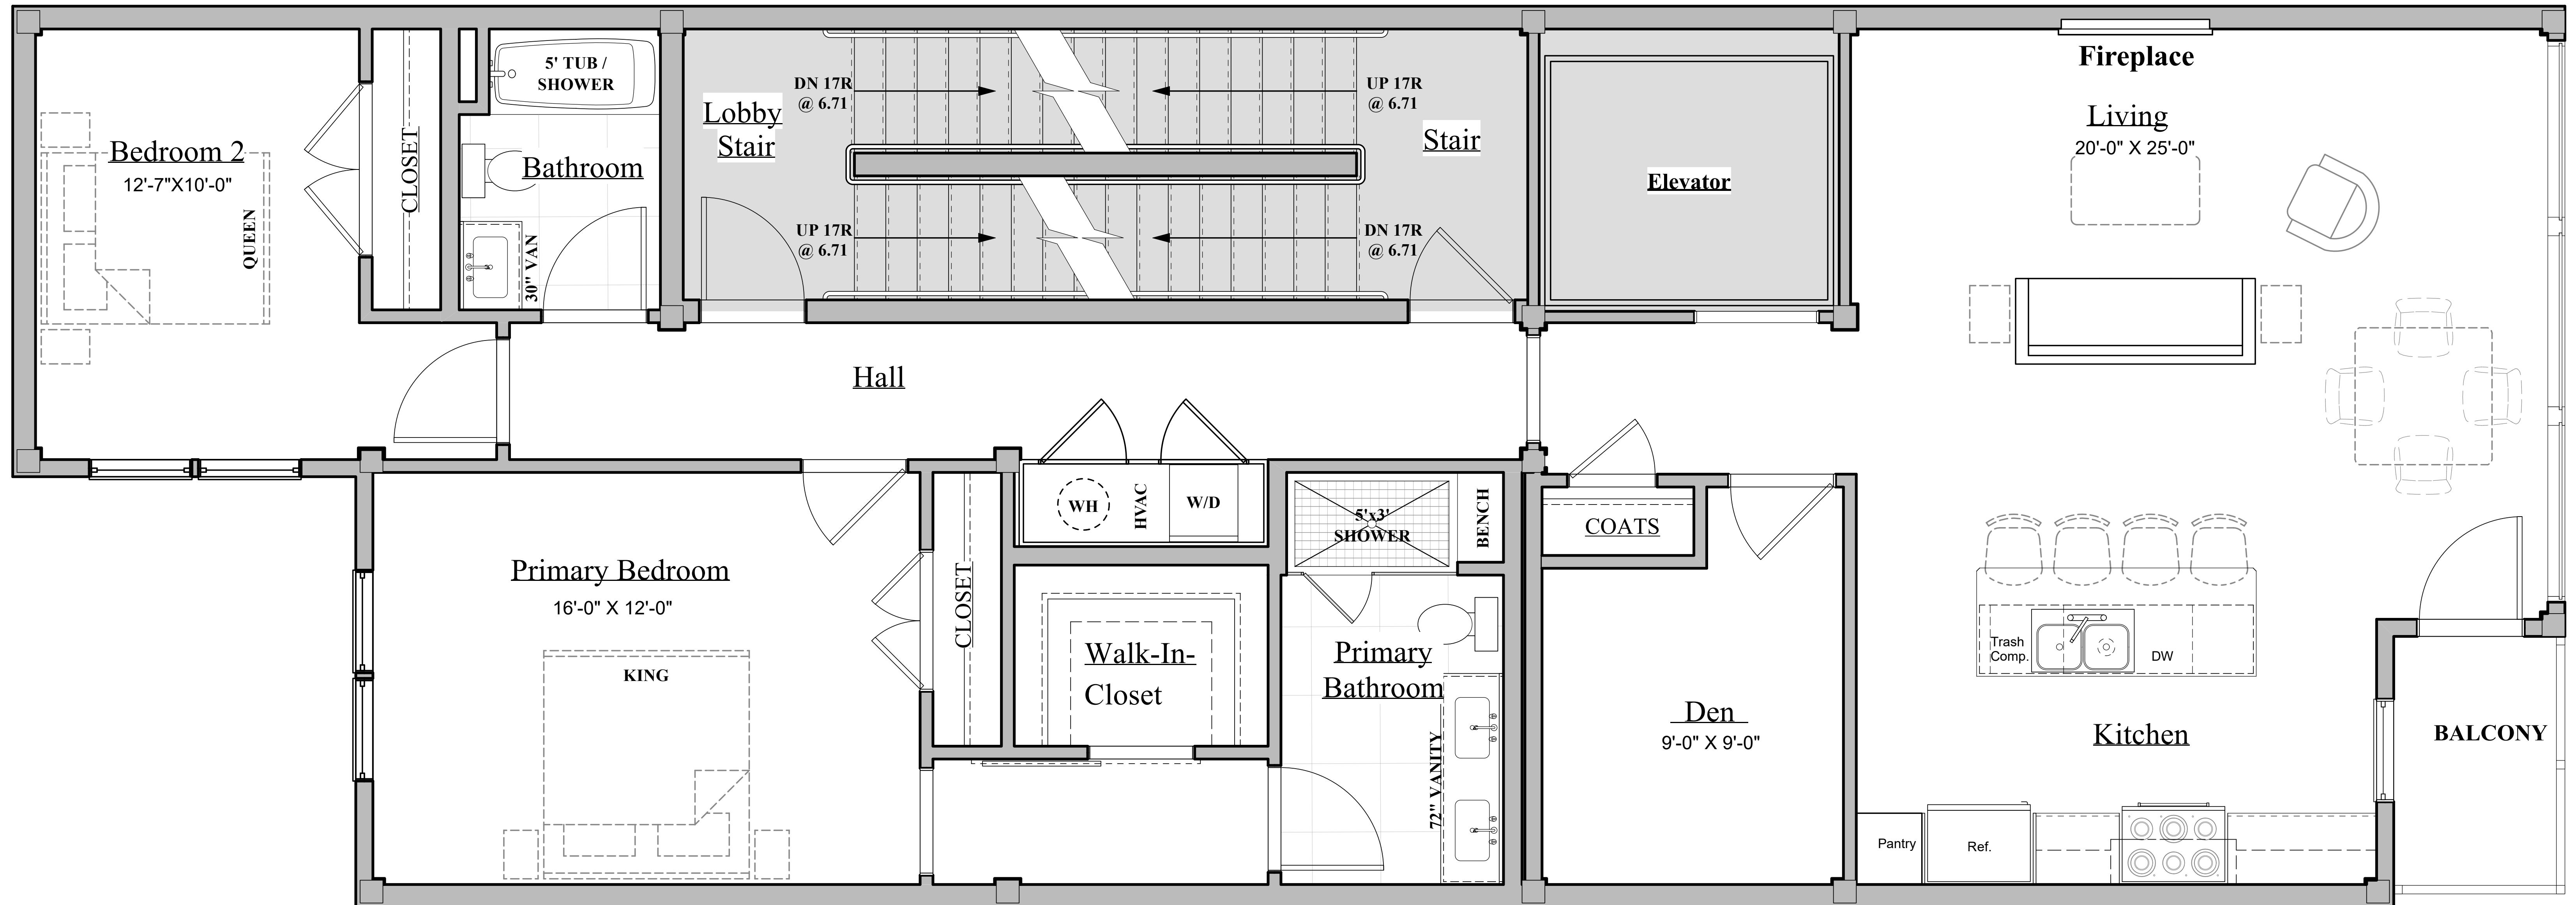

# UNIT 5

2 Bed | 2 Bathroom + Den  
1,490 SF Living Area  
40 SF Outdoor Space

230 FRIEND STREET  
BOSTON, MA