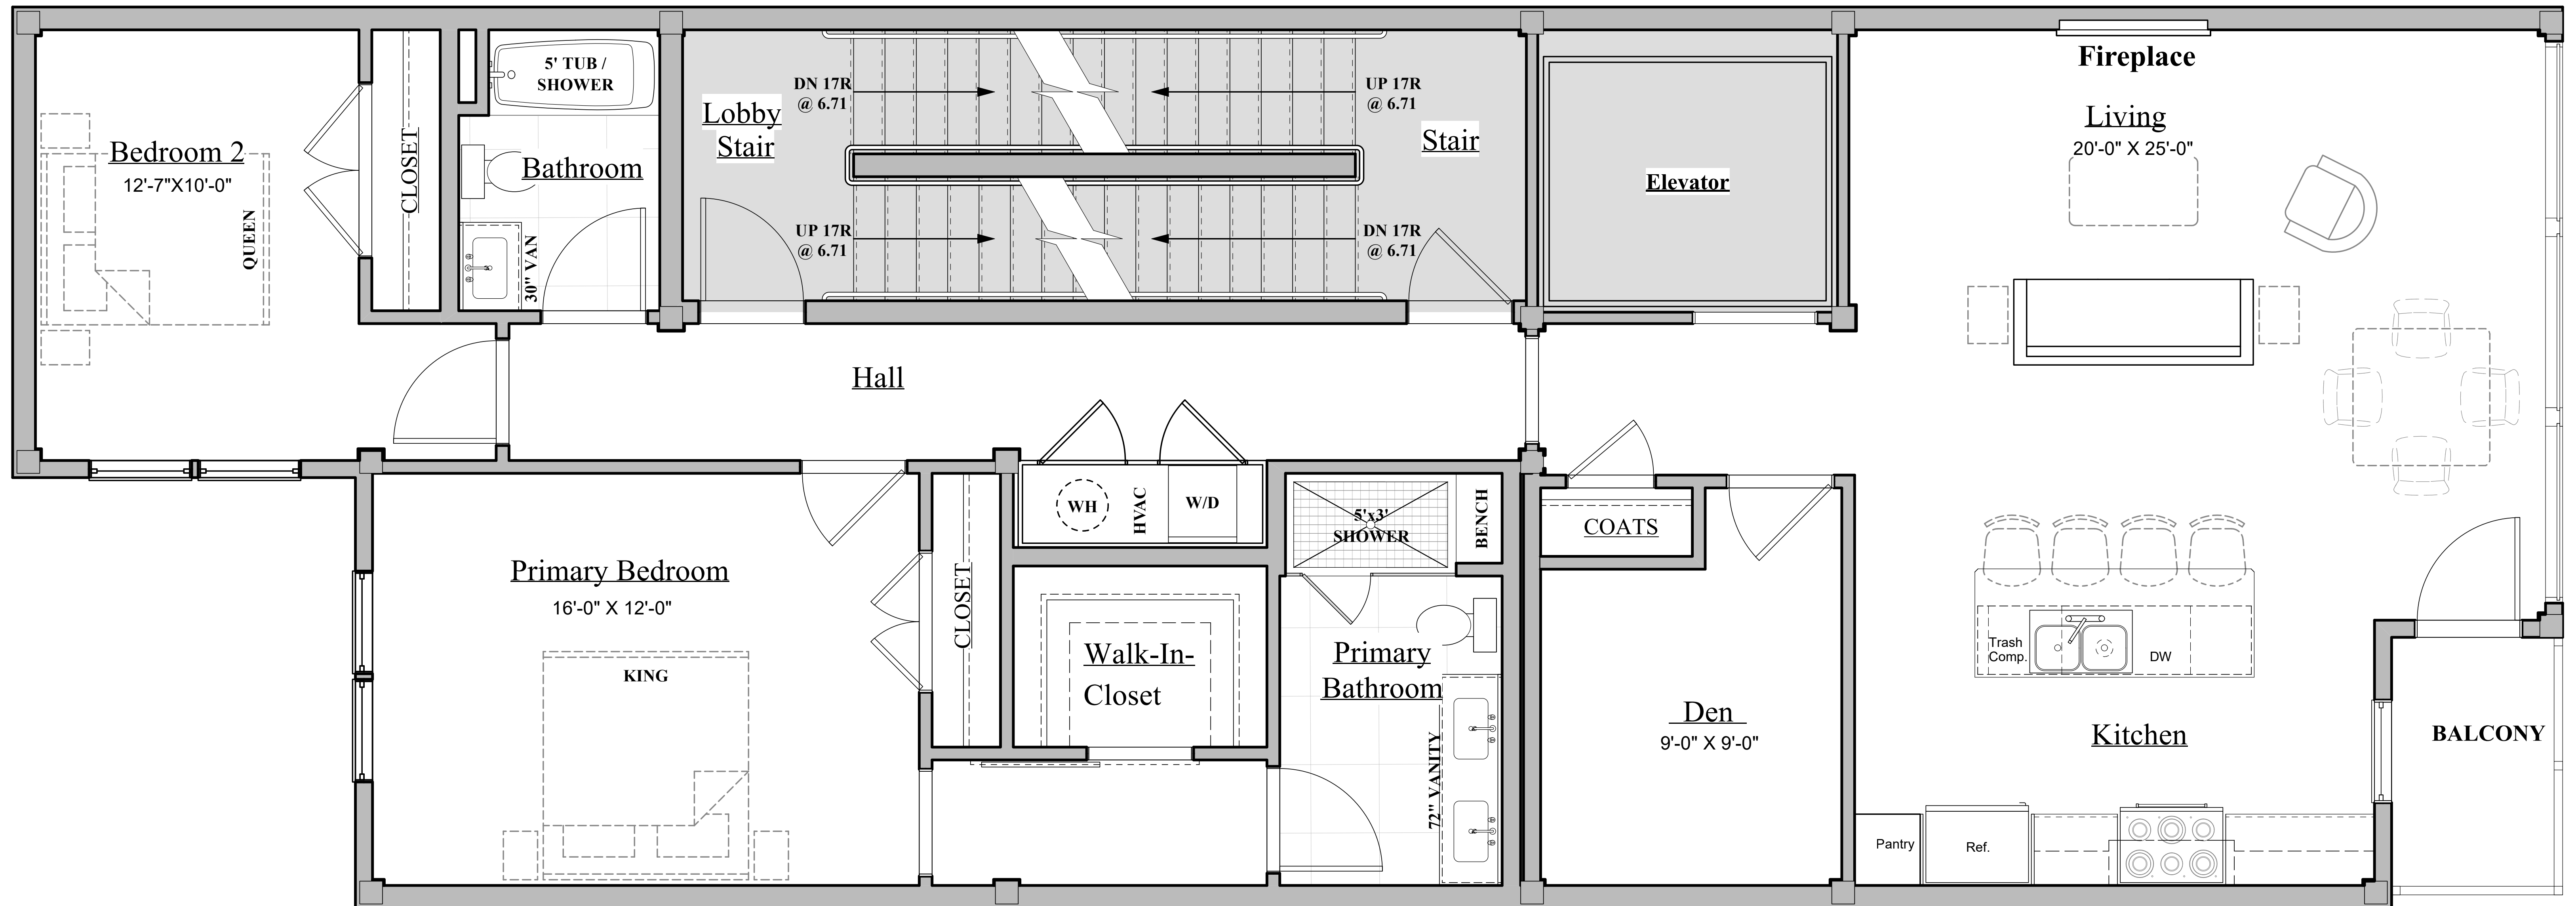

# UNIT 4

2 Bed | 2 Bathroom + Den  
1,490 SF Living Area  
40 SF Outdoor Space

230 FRIEND STREET  
BOSTON, MA