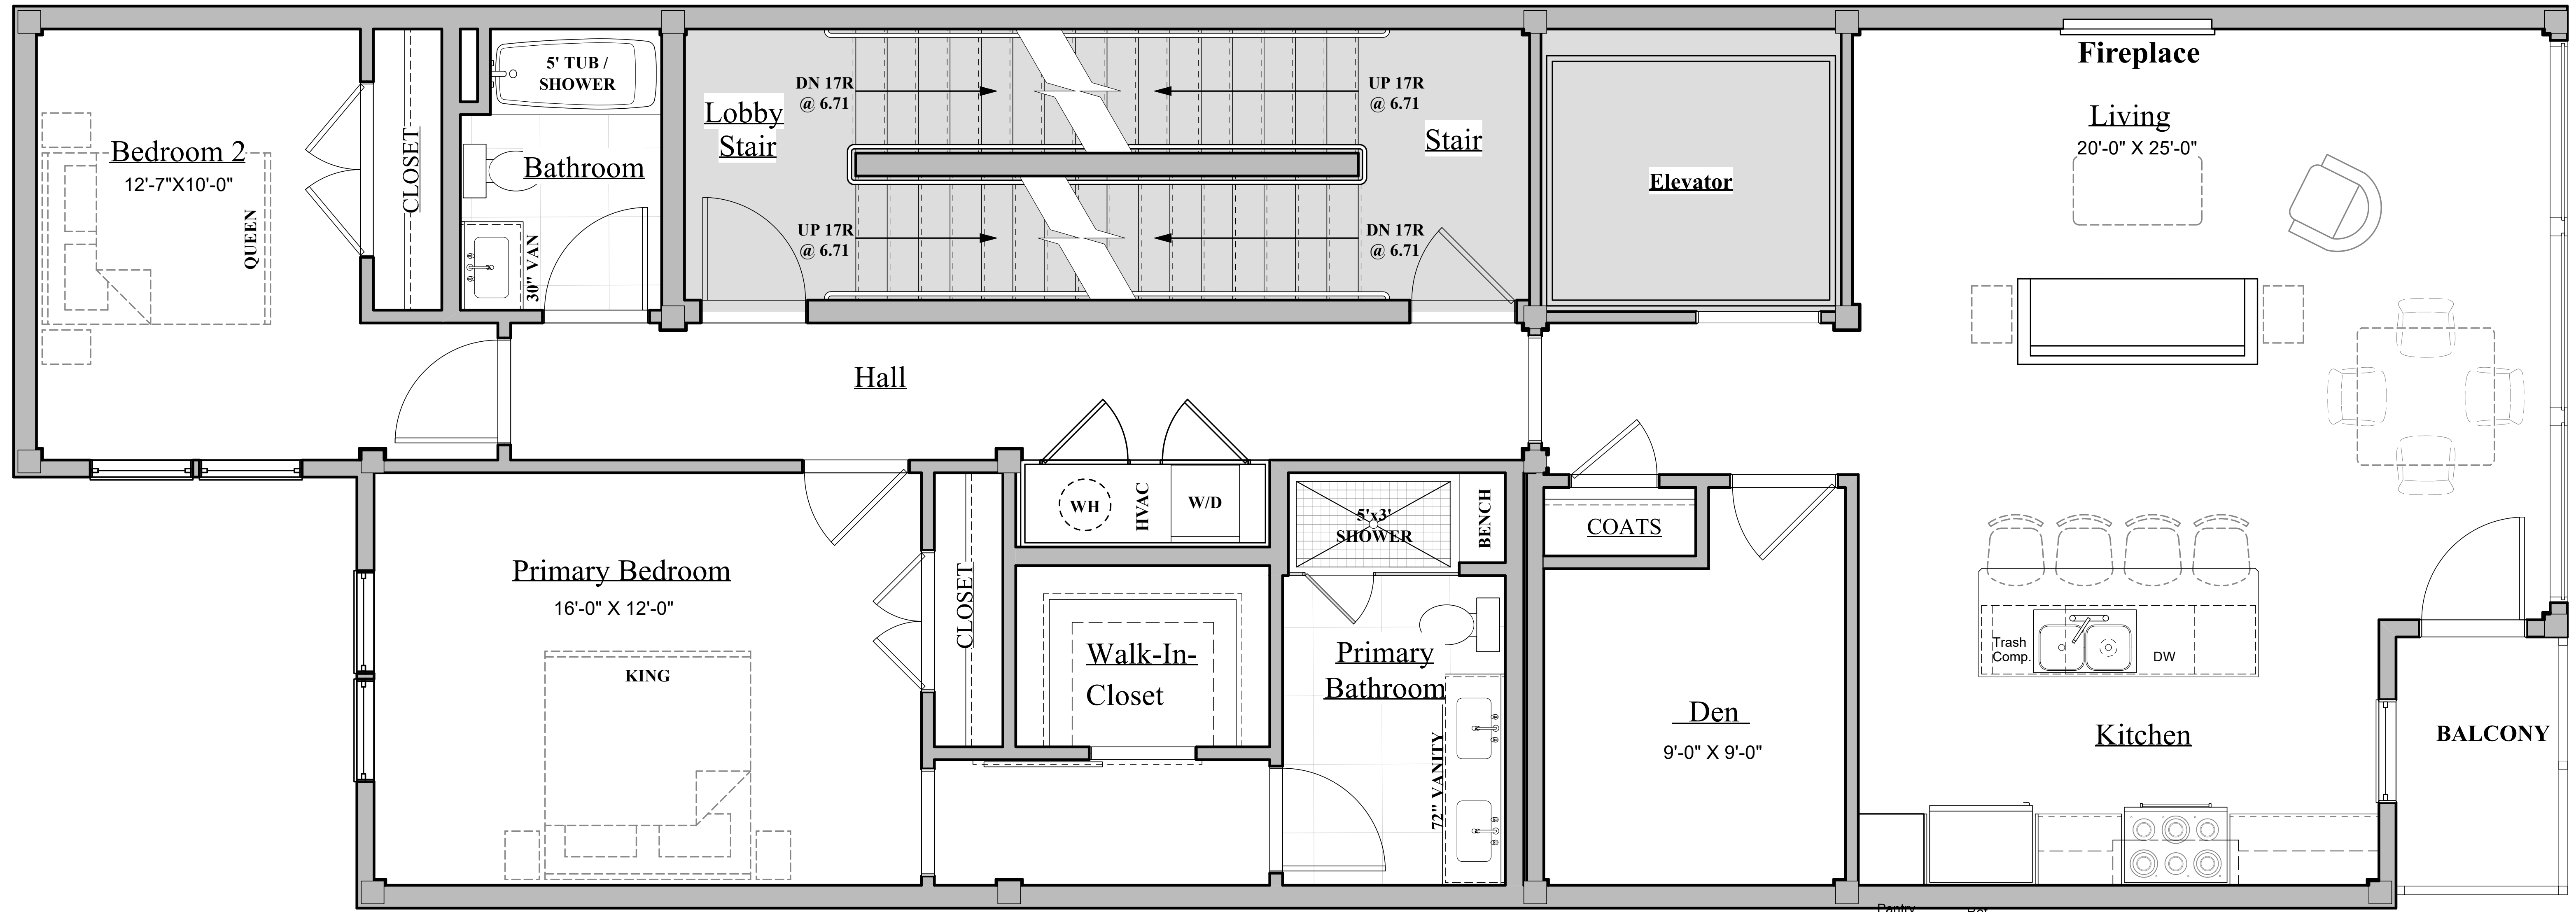

UNIT 3

2 Bed | 2 Bathroom + Den
1,490 SF Living Area
40 SF Outdoor Space

230 FRIEND STREET
BOSTON, MA