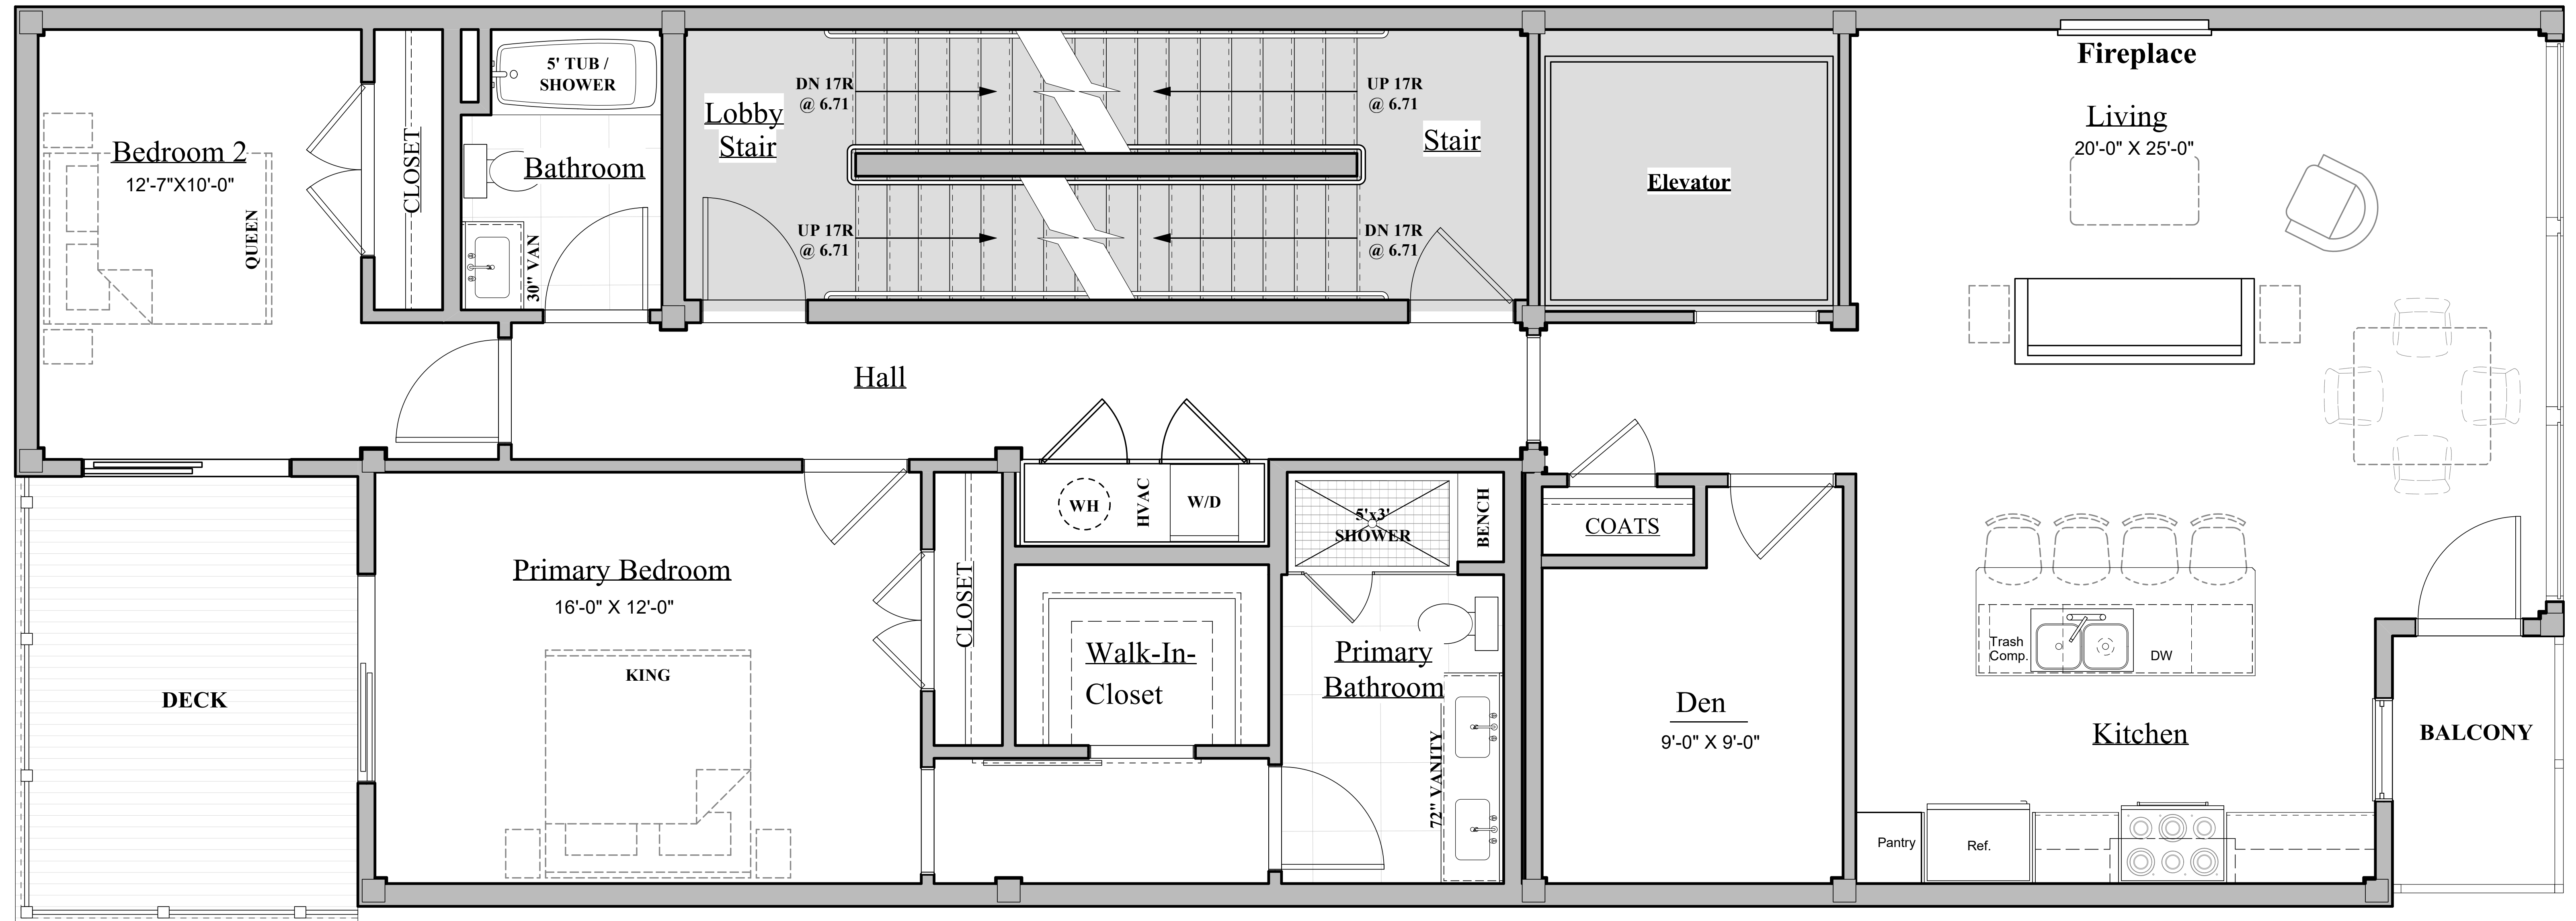

# UNIT 2

2 Bed | 2 Bathroom + Den  
1,490 SF Living Area  
165 SF Outdoor Space

230 FRIEND STREET  
BOSTON, MA