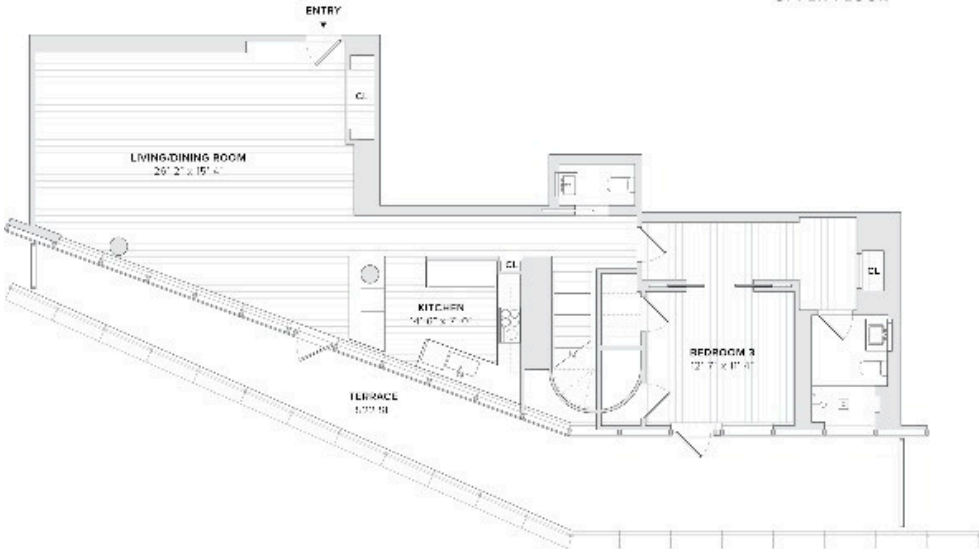

Penthouse G Residence

3BR|3.5BA 2,983SF

UPPER FLOOR

MAIN FLOOR