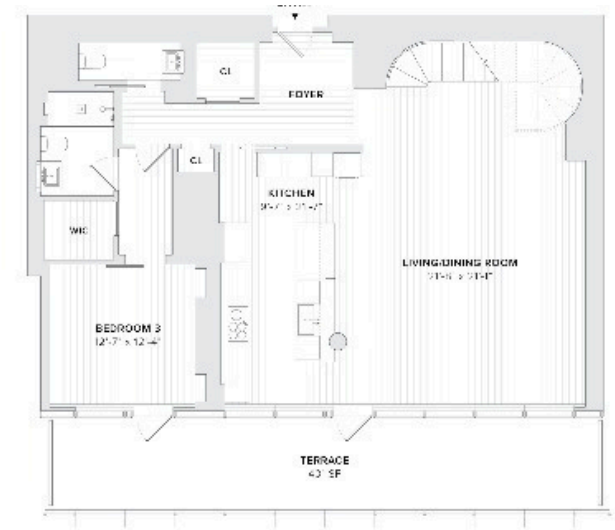

Penthouse F Residence

3BR|3.5BA 3,088SF

UPPER FLOOR

MAIN FLOOR