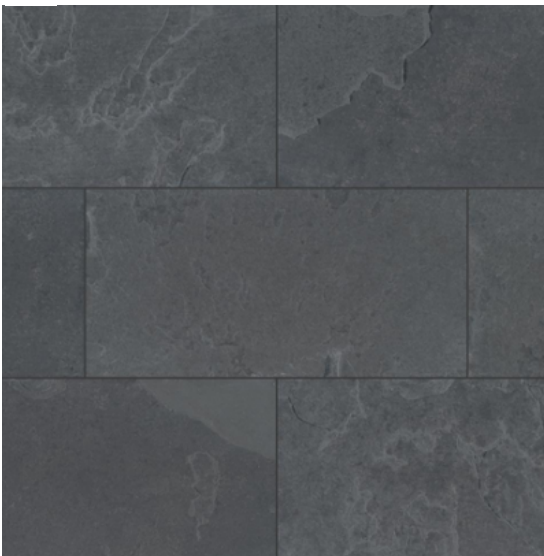

Tiles & Textures

1. Daltile: Famed 12x24 Matte
3. Daltile: Indoterra White Desert 2x8
3. Daltile: Famed Penny Round Matte Mosaic
4. Daltile: Artigiano Italian Alps Glossy 3x12
5. Marazzi Morroccan Concrete Charcoal 12x24 Matte
6. MSI Ladson Bramlett Engineered Hardwood 7.5"

1

2

3

4

5

6