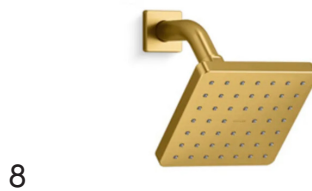

1

2

3

4

5

6

Plumbing & Accessories

1. Kohler Crue Pull-Down Single -Handle Kitchen Faucet, Brushed Moderne Brass
2. Kraus Workstation Sink 27"
3. Kohler Garbage Disposal Contemporary Air Switch
4. Kohler Composed Widespread Bathroom Sink Faucet With Lever Handle, Brushed Moderne Brass
5. Kohler Caxton Rectangle Undermount Bathroom Sink White
6. Kohler Honesty Single-Handle Bathroom Sink Faucet, Brushed Moderne Brass
7. Kohler Awaken Three-Function Showerhead, Brushed Moderne Brass
8. Kohler Honesty Rite-Temp Bath & Shower Trim, Brushed Moderne Brass
9. Kohler Shift Square 1.75 GPM Multi Function Hand Shower, Vibrant Brushed Moderne Brass