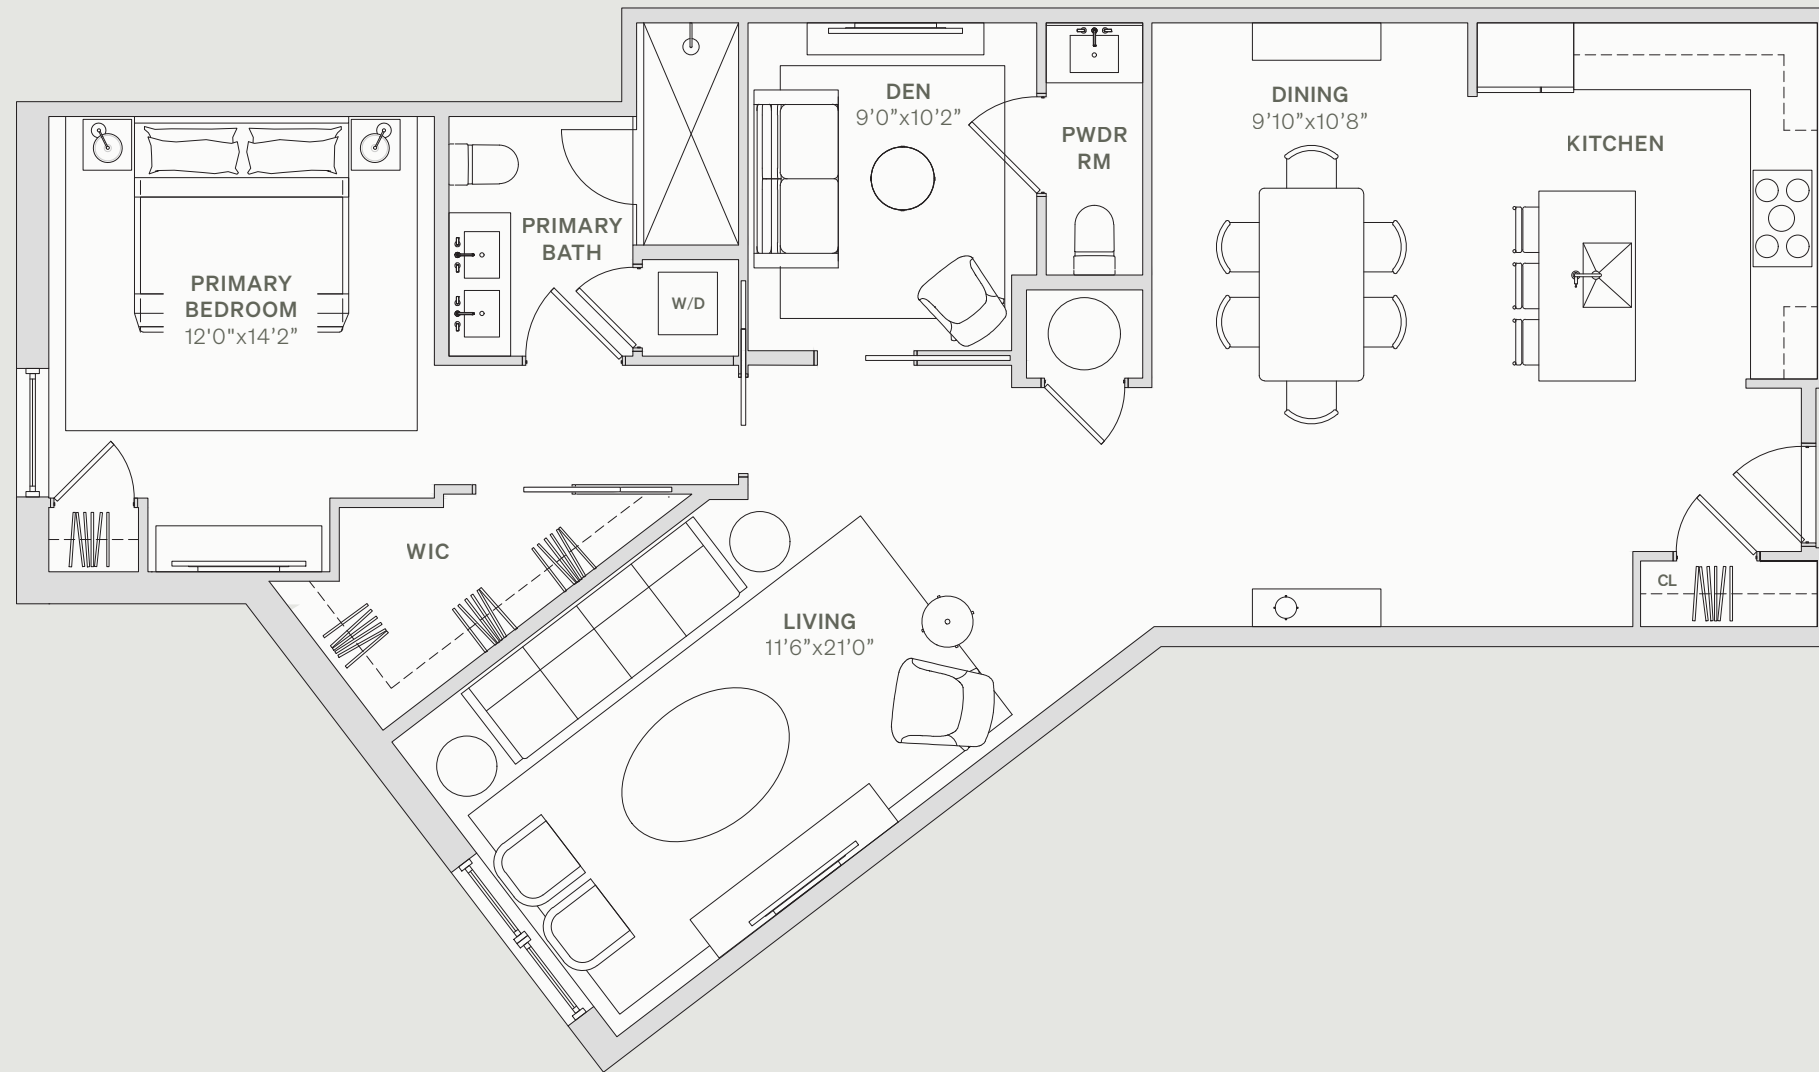

# THE BEACON

1114 BEACON STREET NEWTON, MA 02461

# 312

FLOOR 3  
1 BEDROOM  
1.5 BATHROOMS  
1,206 SQFT