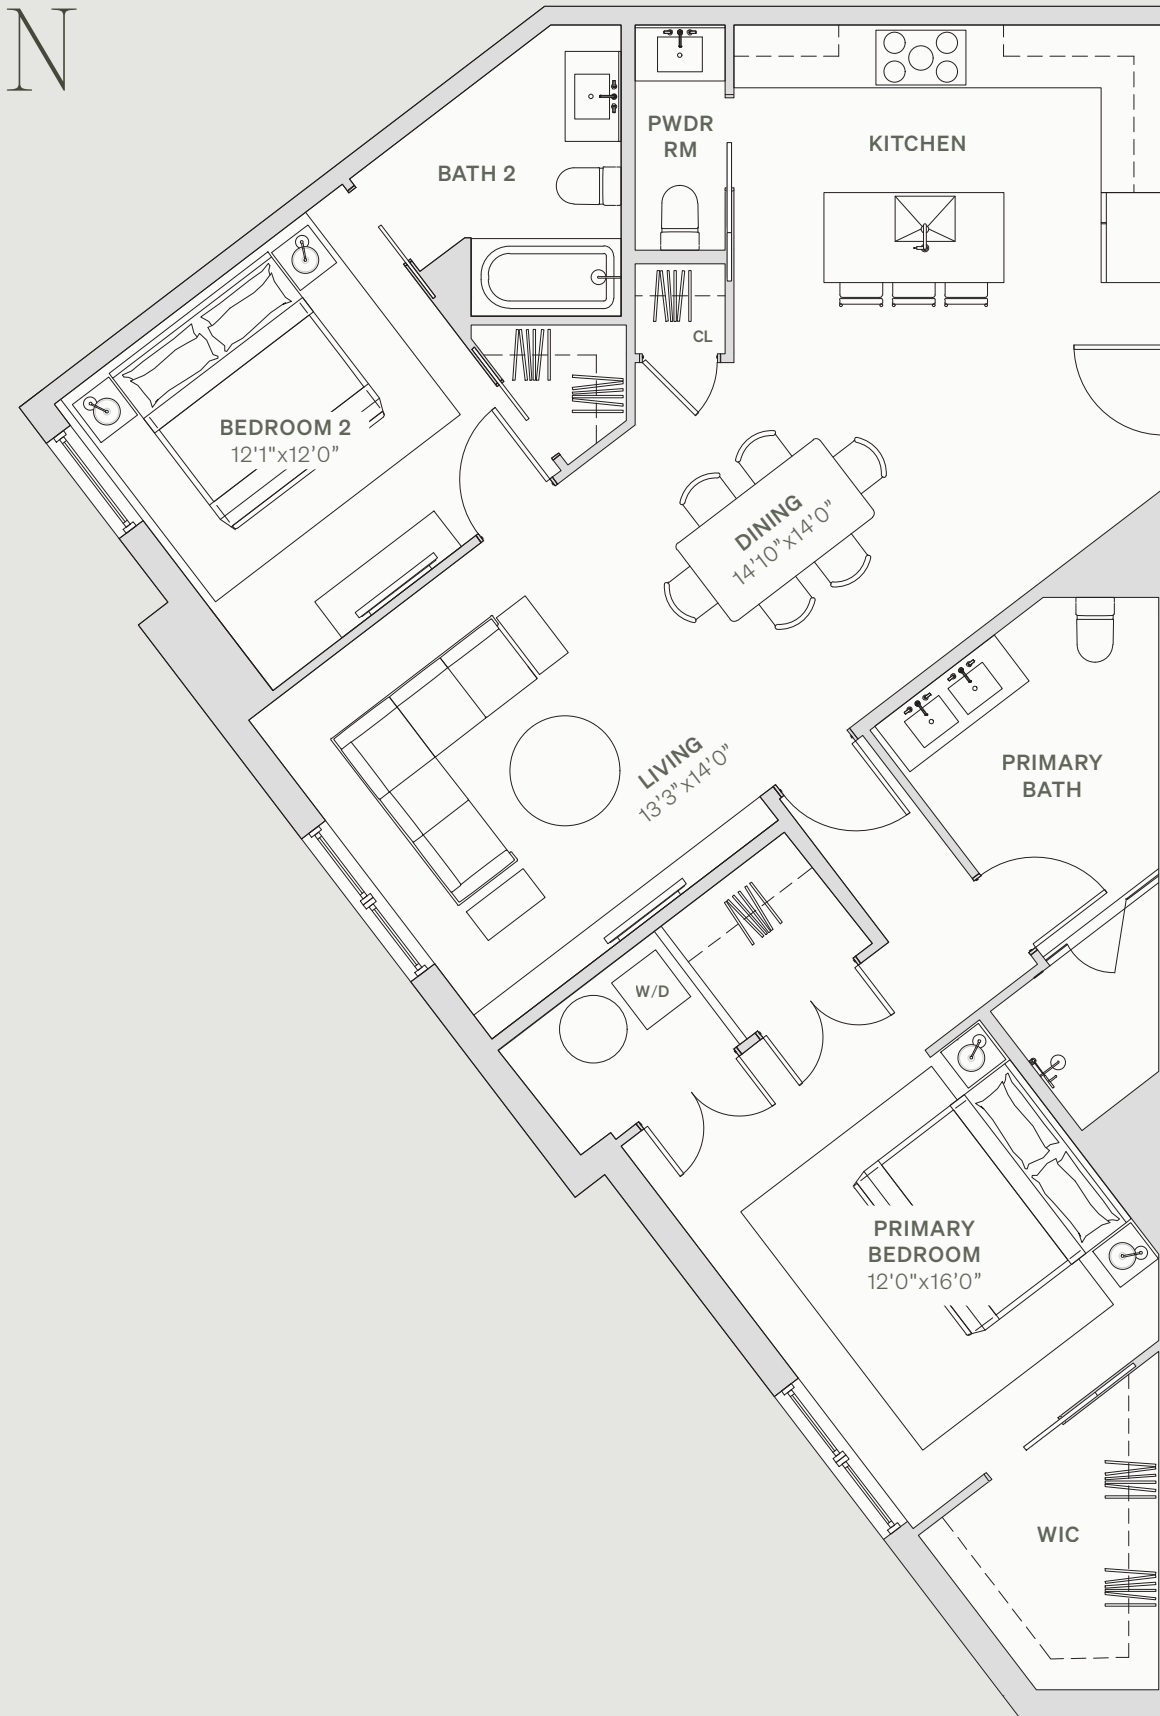

THE BEACON

1114 BEACON STREET NEWTON, MA 02461

311

FLOOR 3
2 BEDROOMS
2.5 BATHROOMS
1,360 SQFT