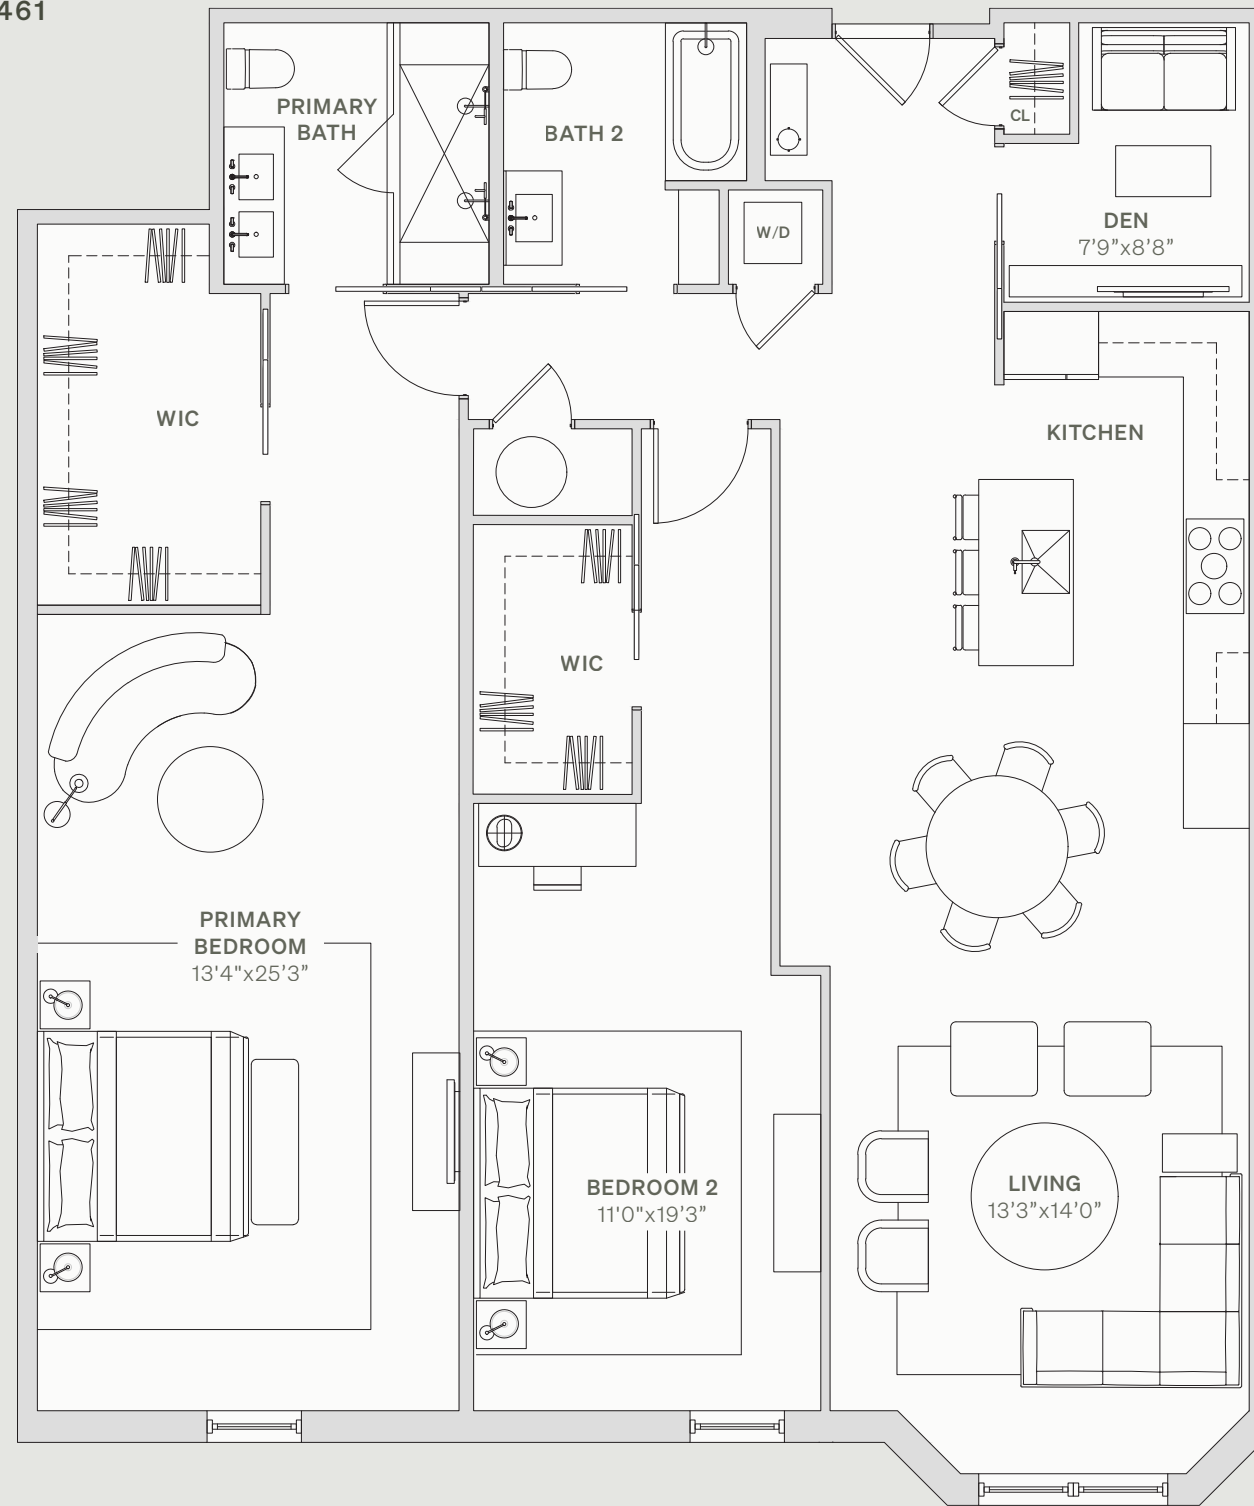

# THE BEACON

1114 BEACON STREET NEWTON, MA 02461

# 310

FLOOR 3  
2 BEDROOMS  
2 BATHROOMS  
1,748 SQFT