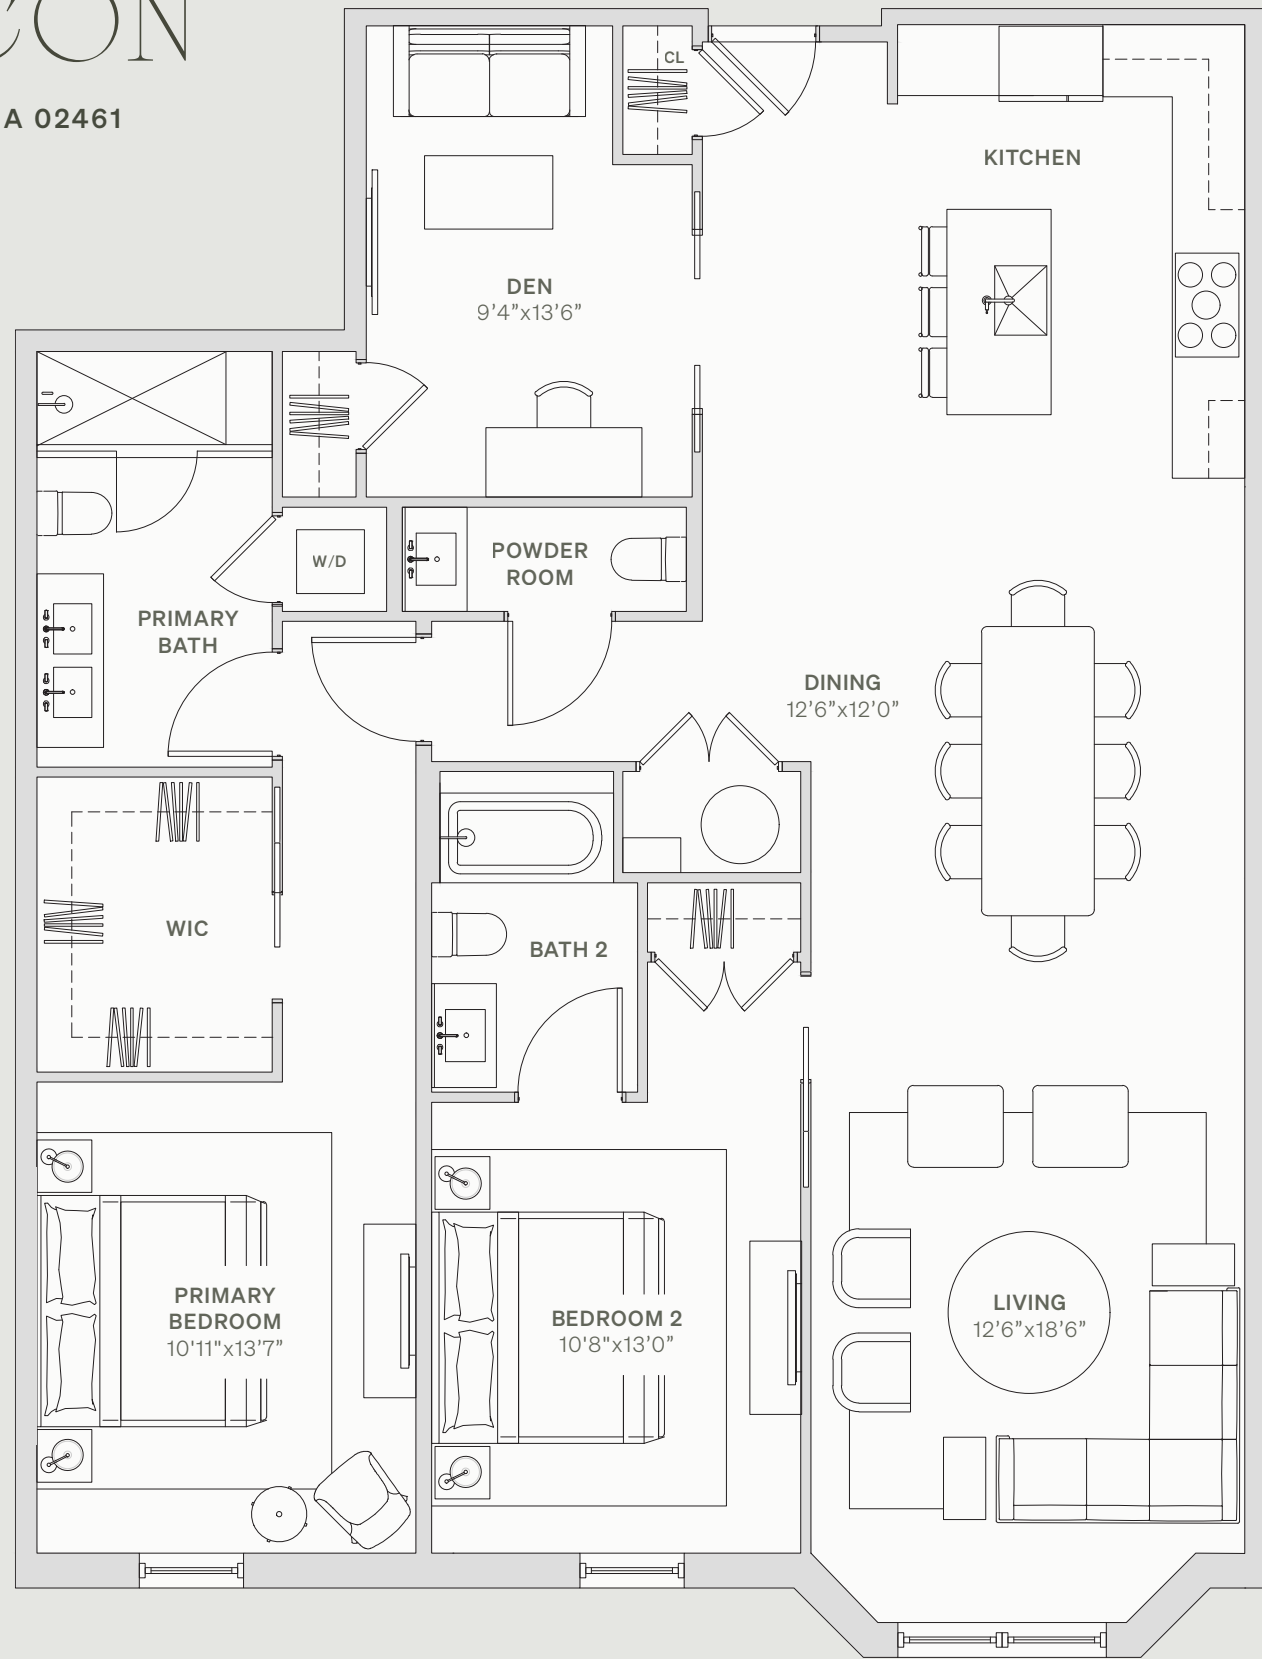

THE BEACON

1114 BEACON STREET NEWTON, MA 02461

309

FLOOR 3
2 BEDROOMS
2.5 BATHROOMS
1,653 SQFT