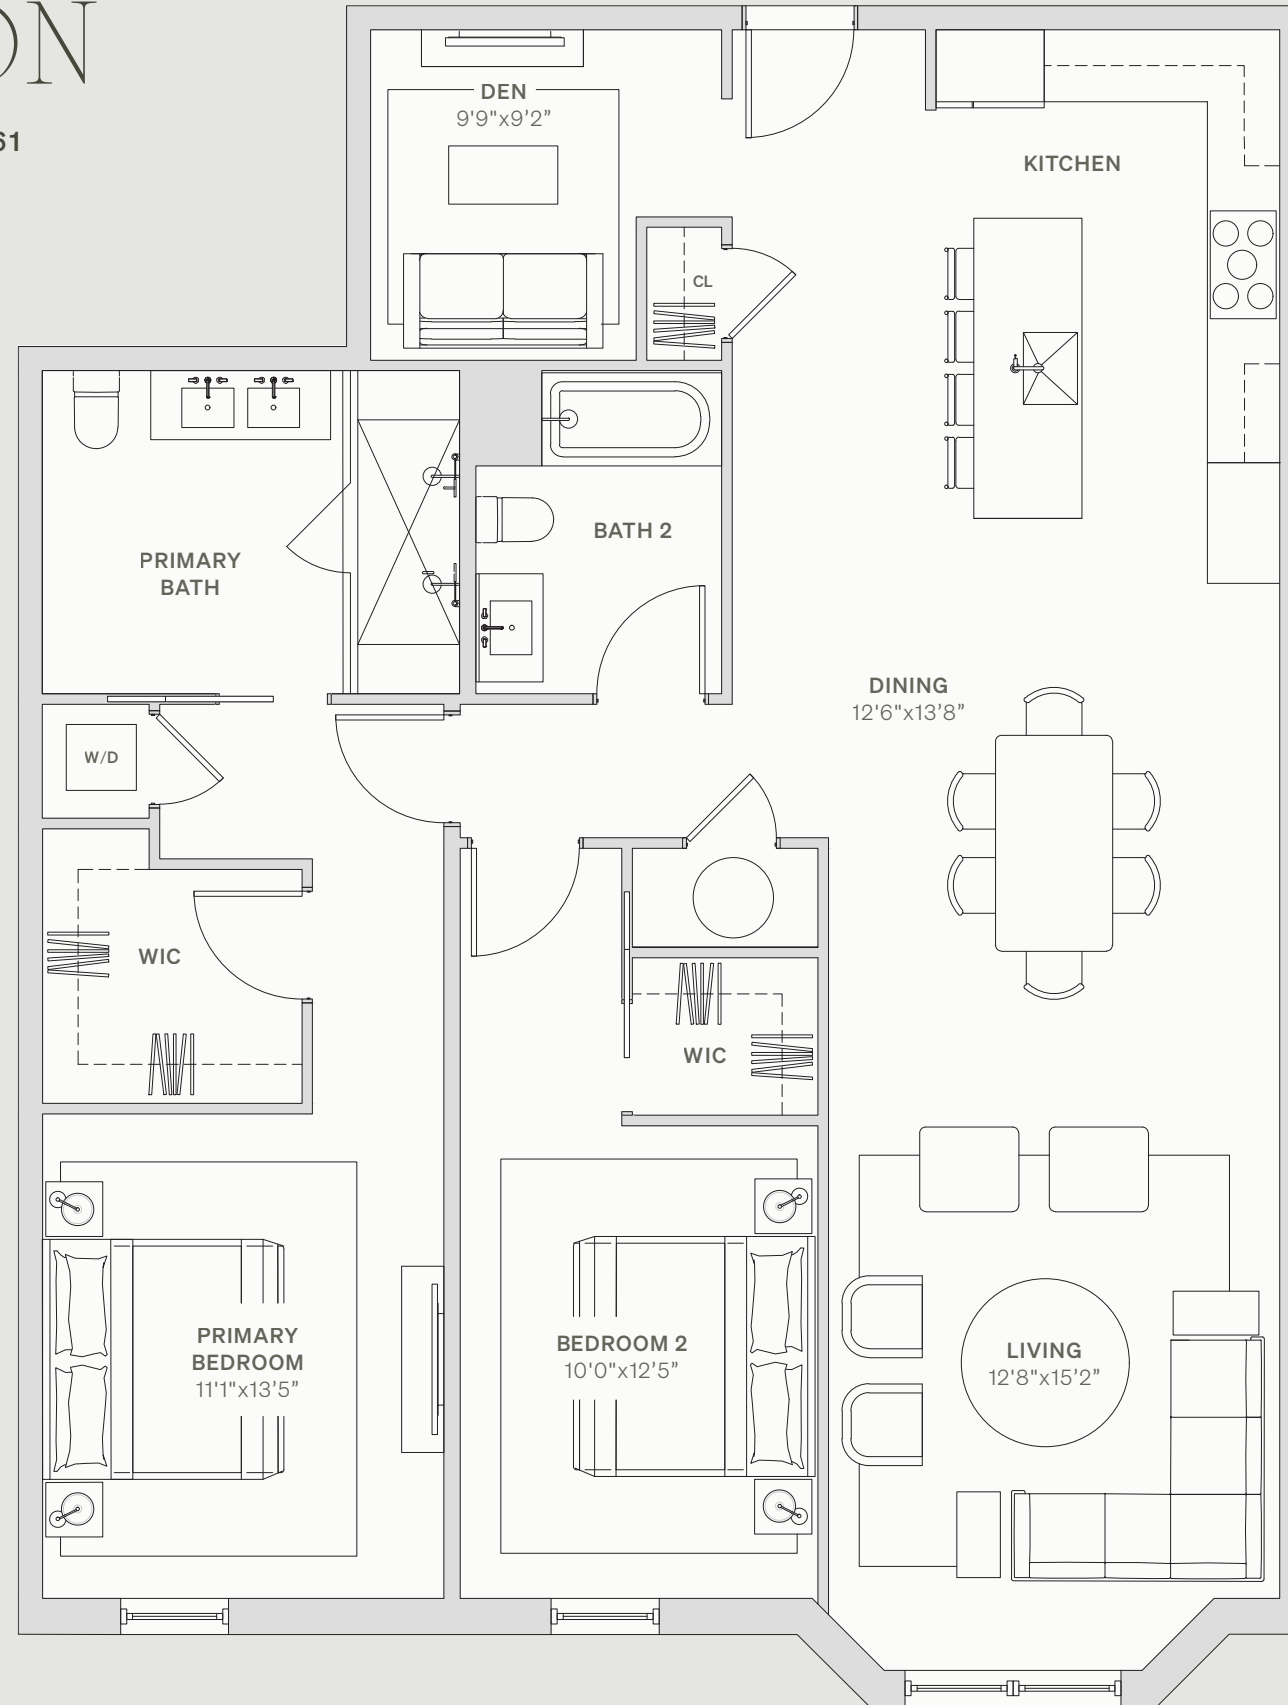

THE BEACON

1114 BEACON STREET NEWTON, MA 02461

308

FLOOR 3
2 BEDROOMS
2 BATHROOMS
1,507 SQFT