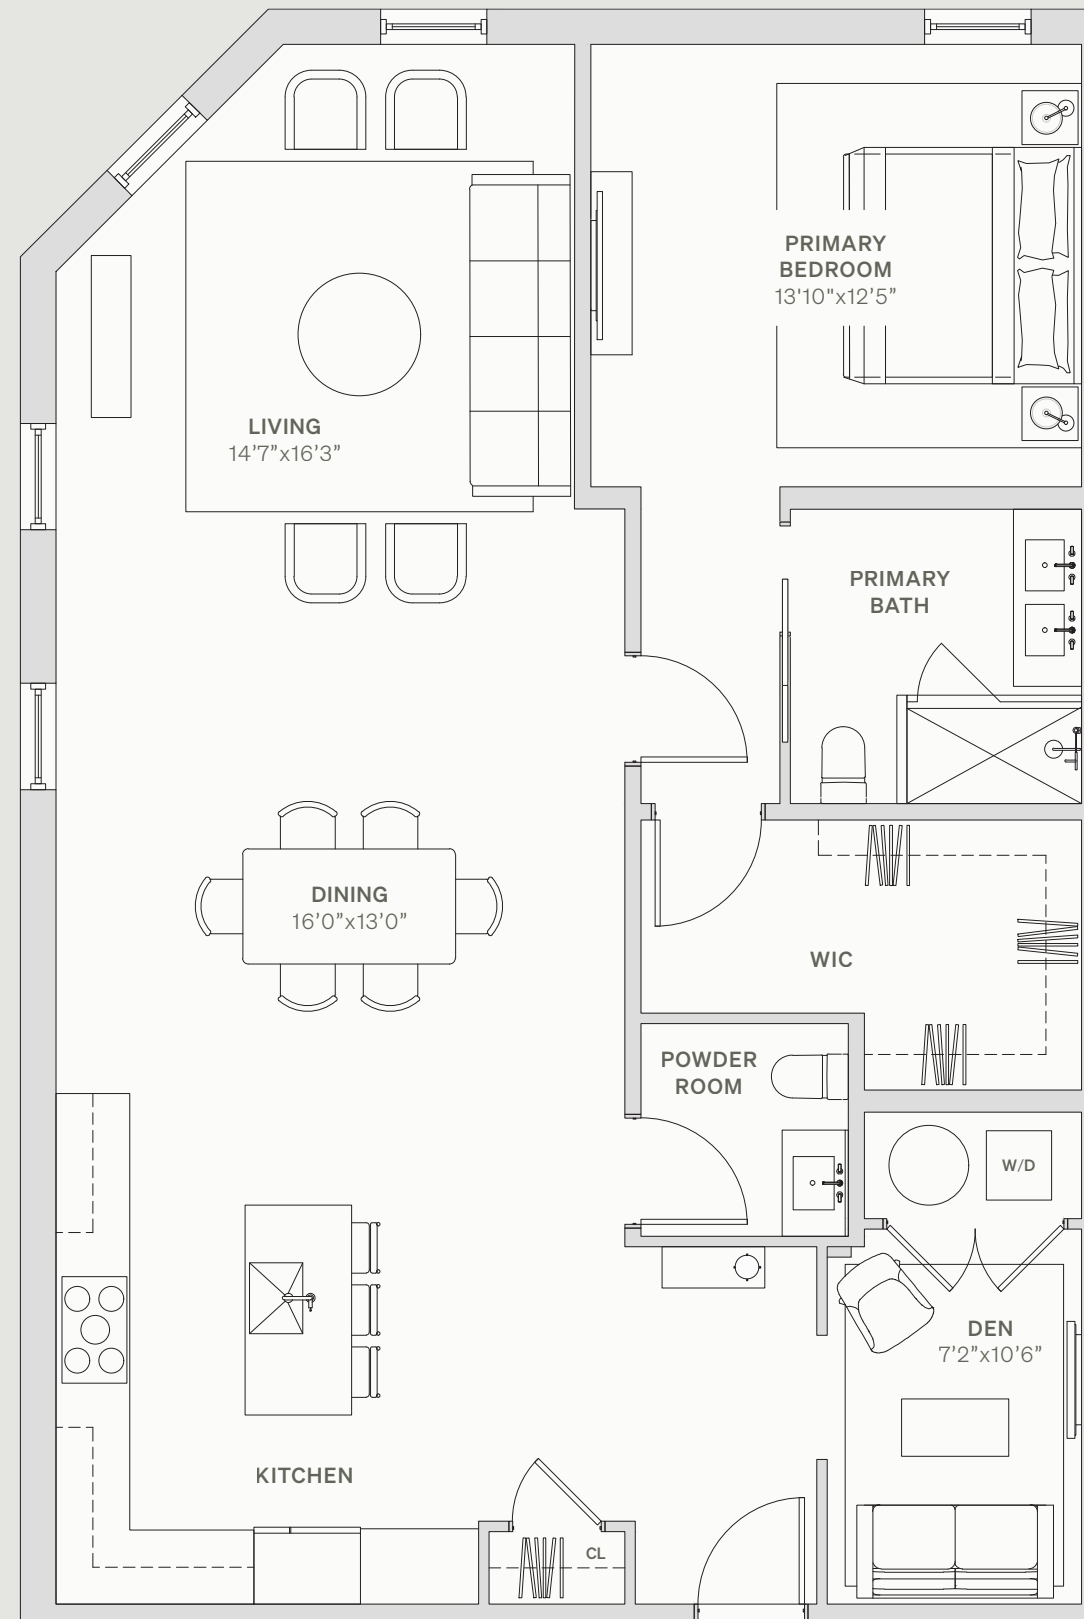

THE BEACON

1114 BEACON STREET NEWTON, MA 02461

306

FLOOR 3
1 BEDROOM
1.5 BATHROOMS
1,342 SQFT