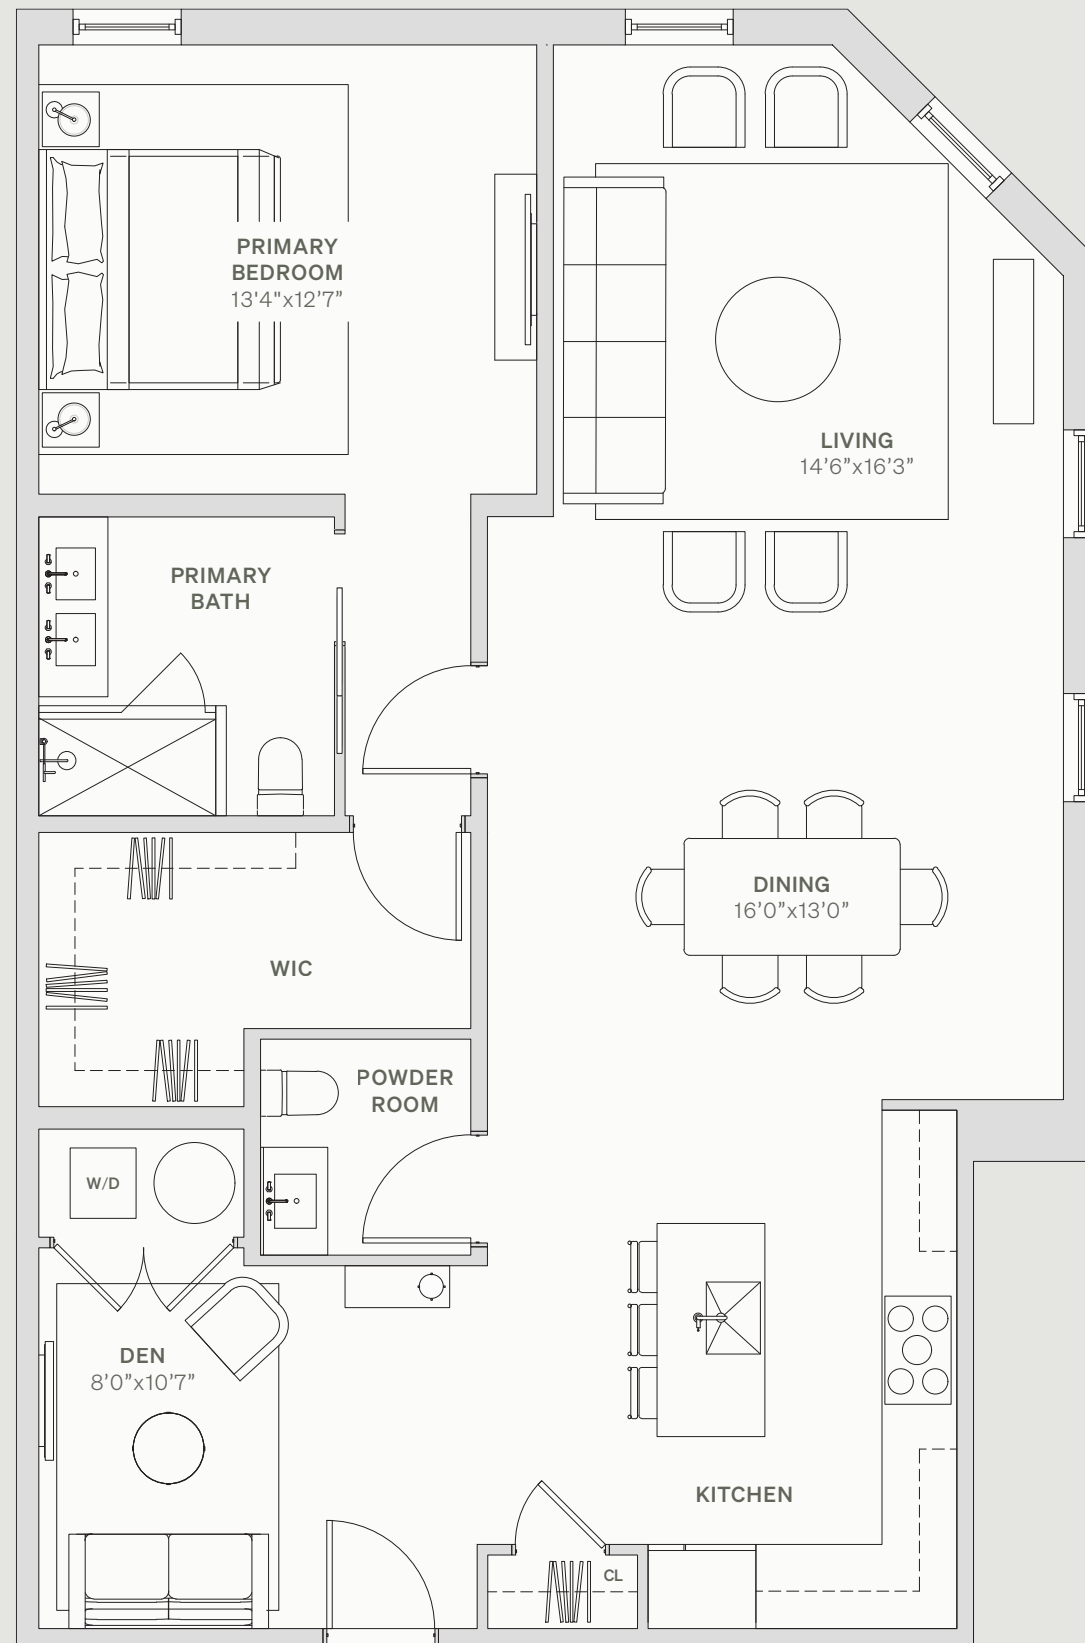

# THE BEACON

1114 BEACON STREET NEWTON, MA 02461

# 305

FLOOR 3  
1 BEDROOM  
1.5 BATHROOMS  
1,272 SQFT