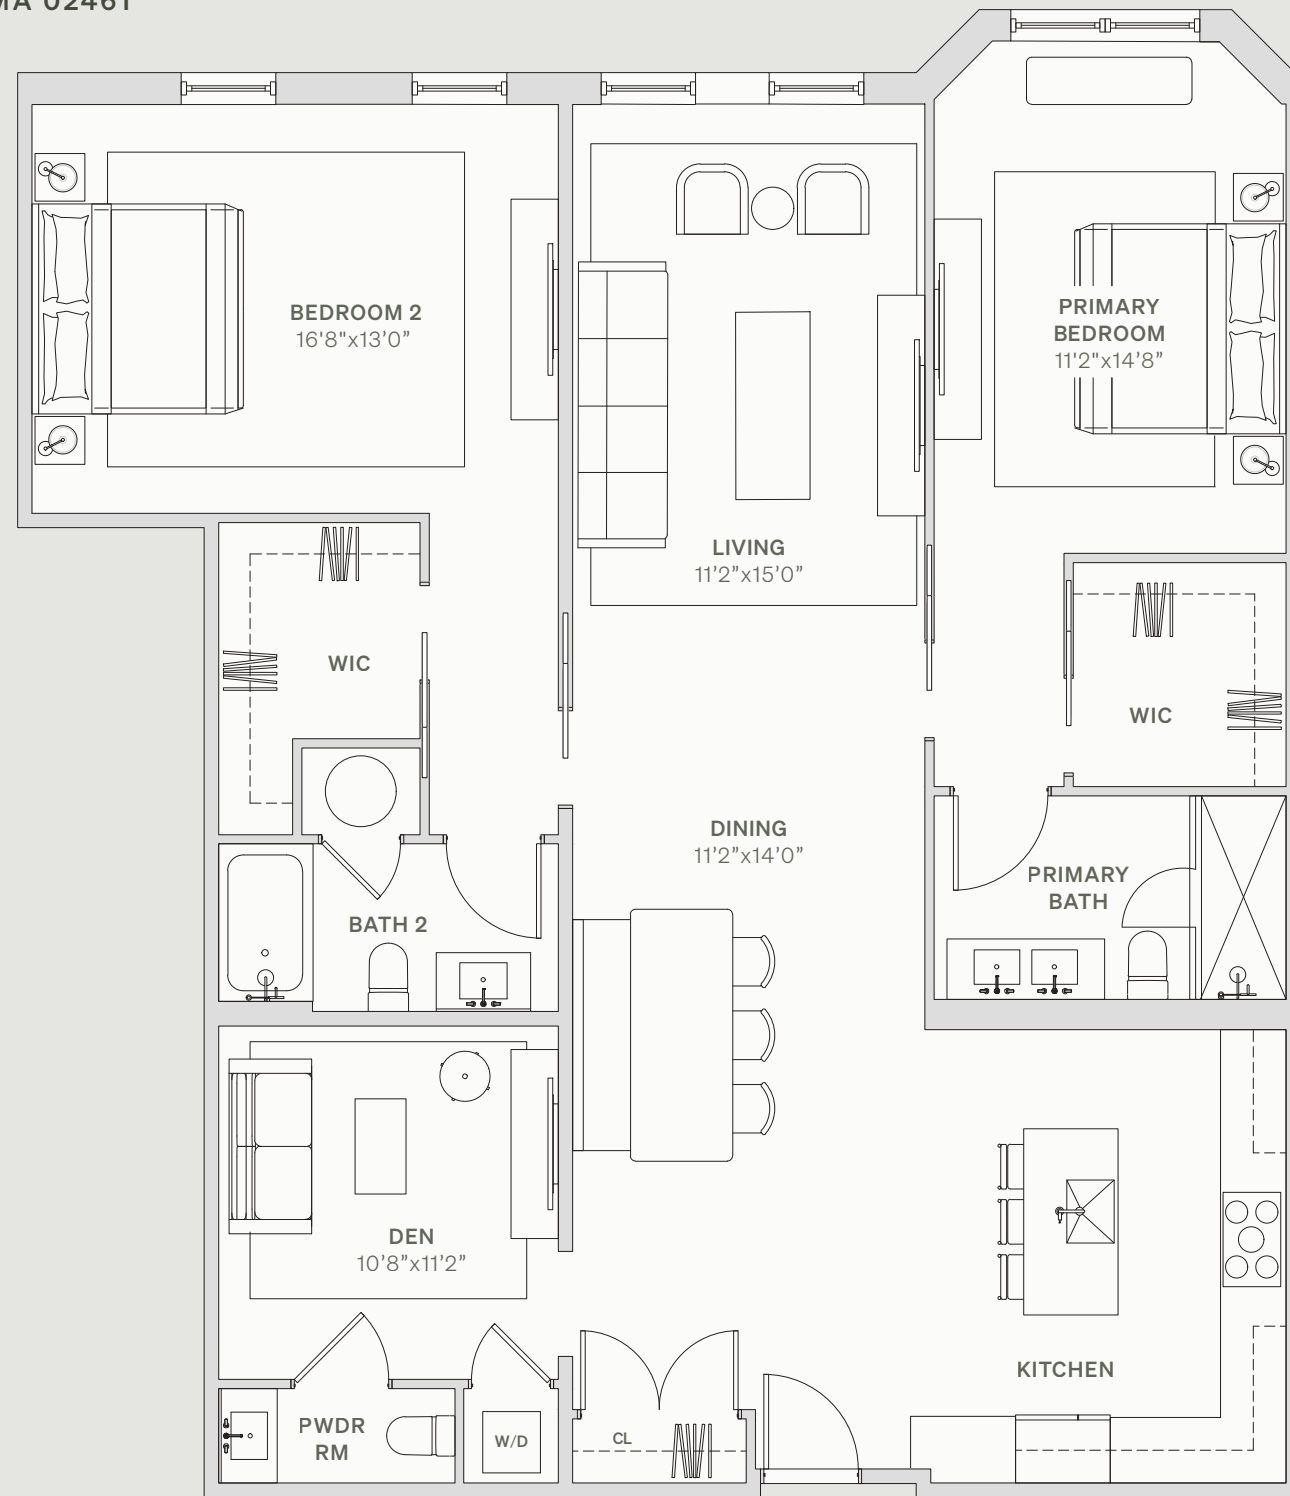

THE BEACON

1114 BEACON STREET NEWTON, MA 02461

304

FLOOR 3
2 BEDROOMS
2.5 BATHROOMS
1,649 SQFT