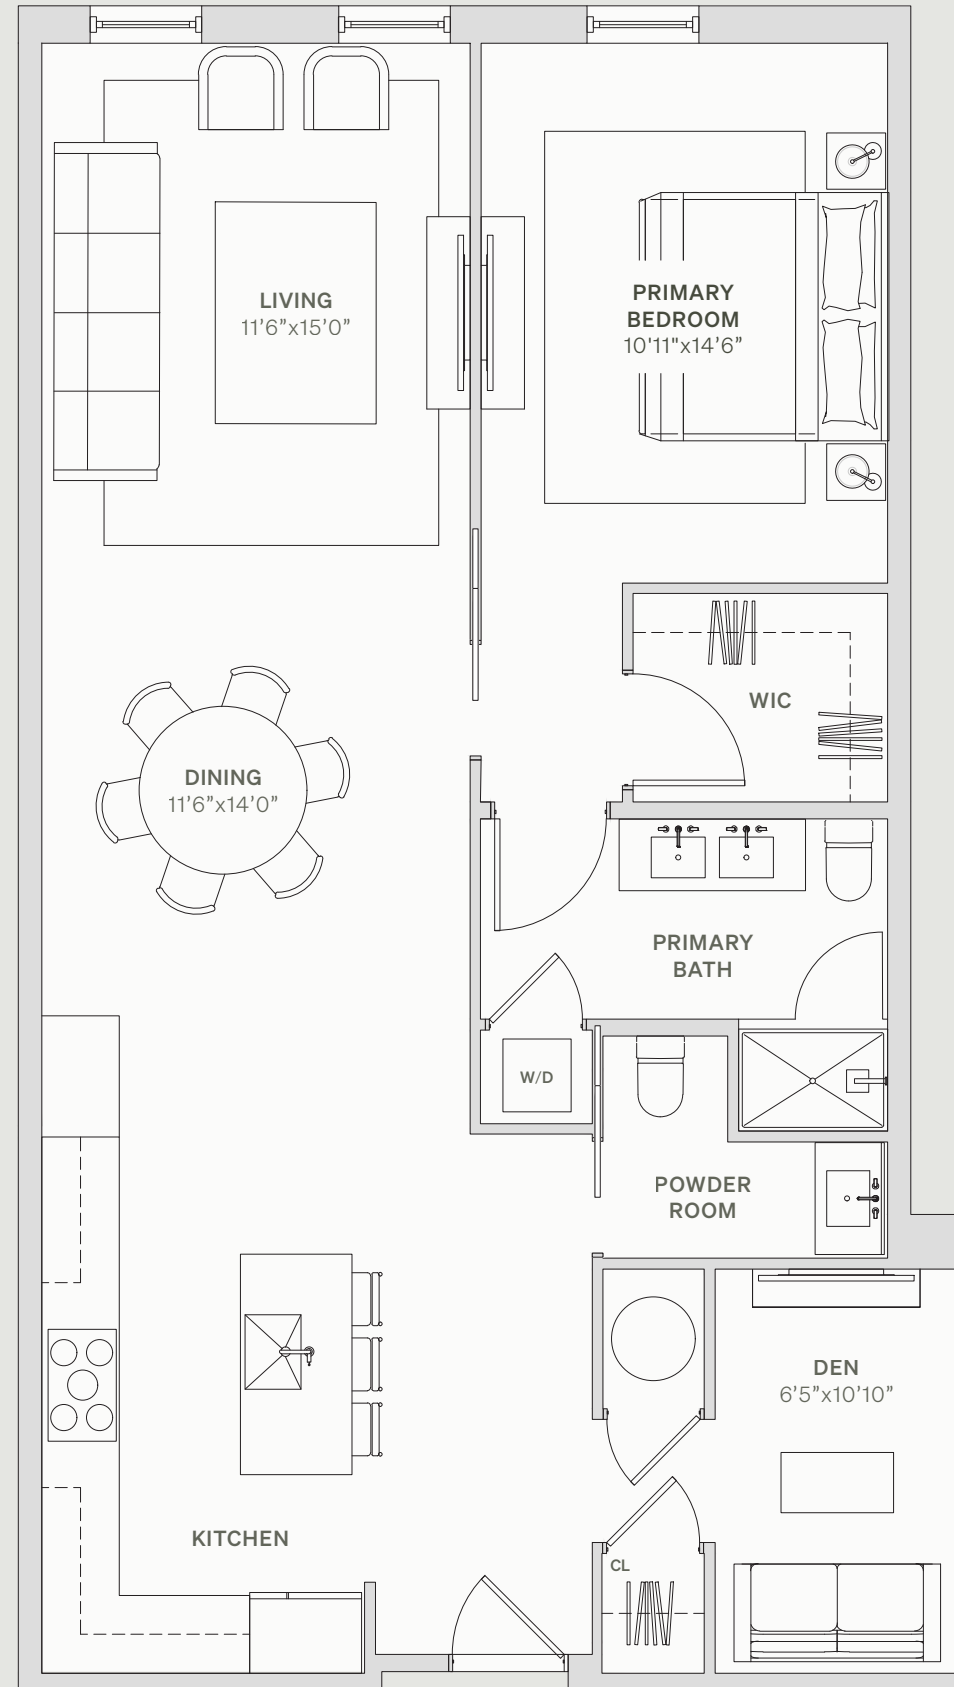

# THE BEACON

1114 BEACON STREET NEWTON, MA 02461

# 303

FLOOR 3  
1 BEDROOM  
1.5 BATHROOMS  
1,071 SQFT