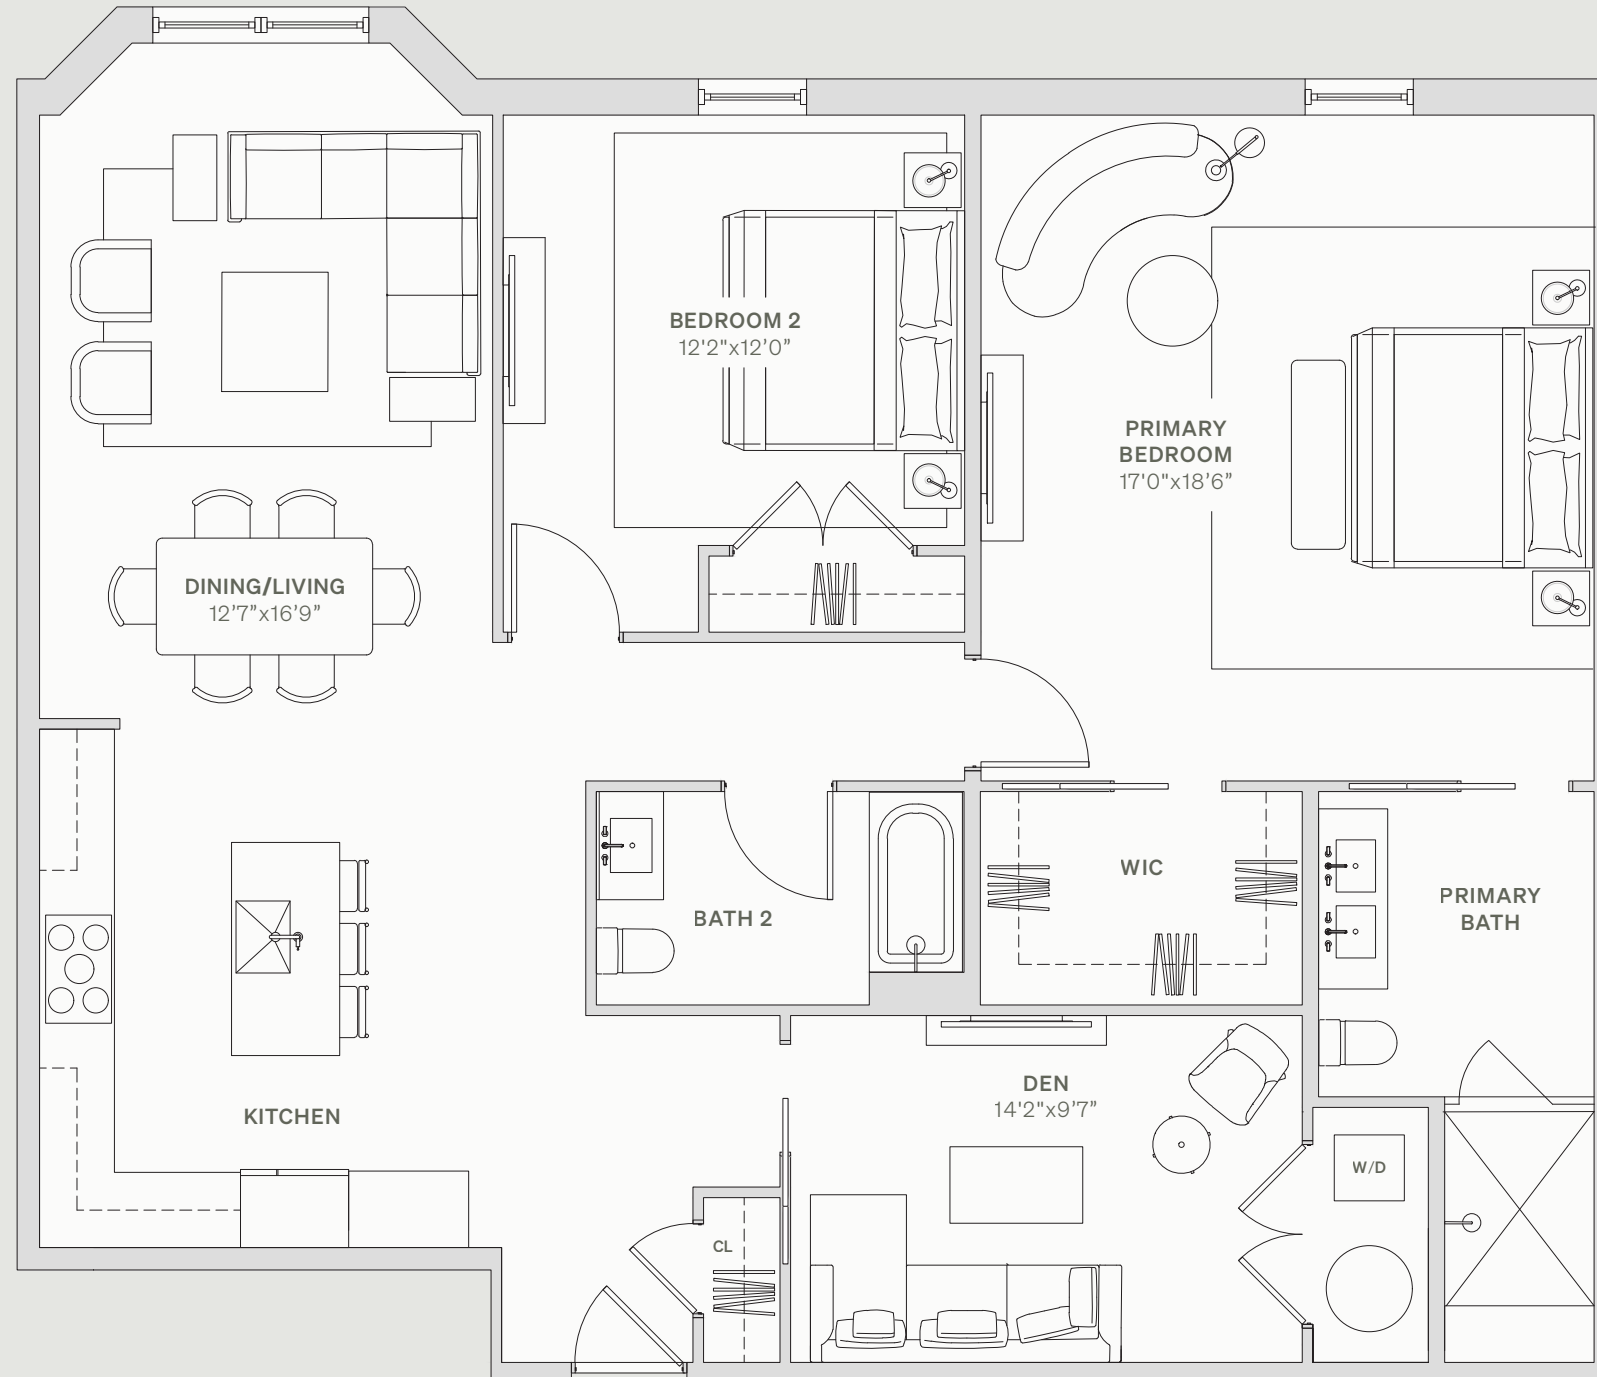

THE BEACON

1114 BEACON STREET NEWTON, MA 02461

302

FLOOR 3
2 BEDROOMS
2 BATHROOMS
1,555 SQFT