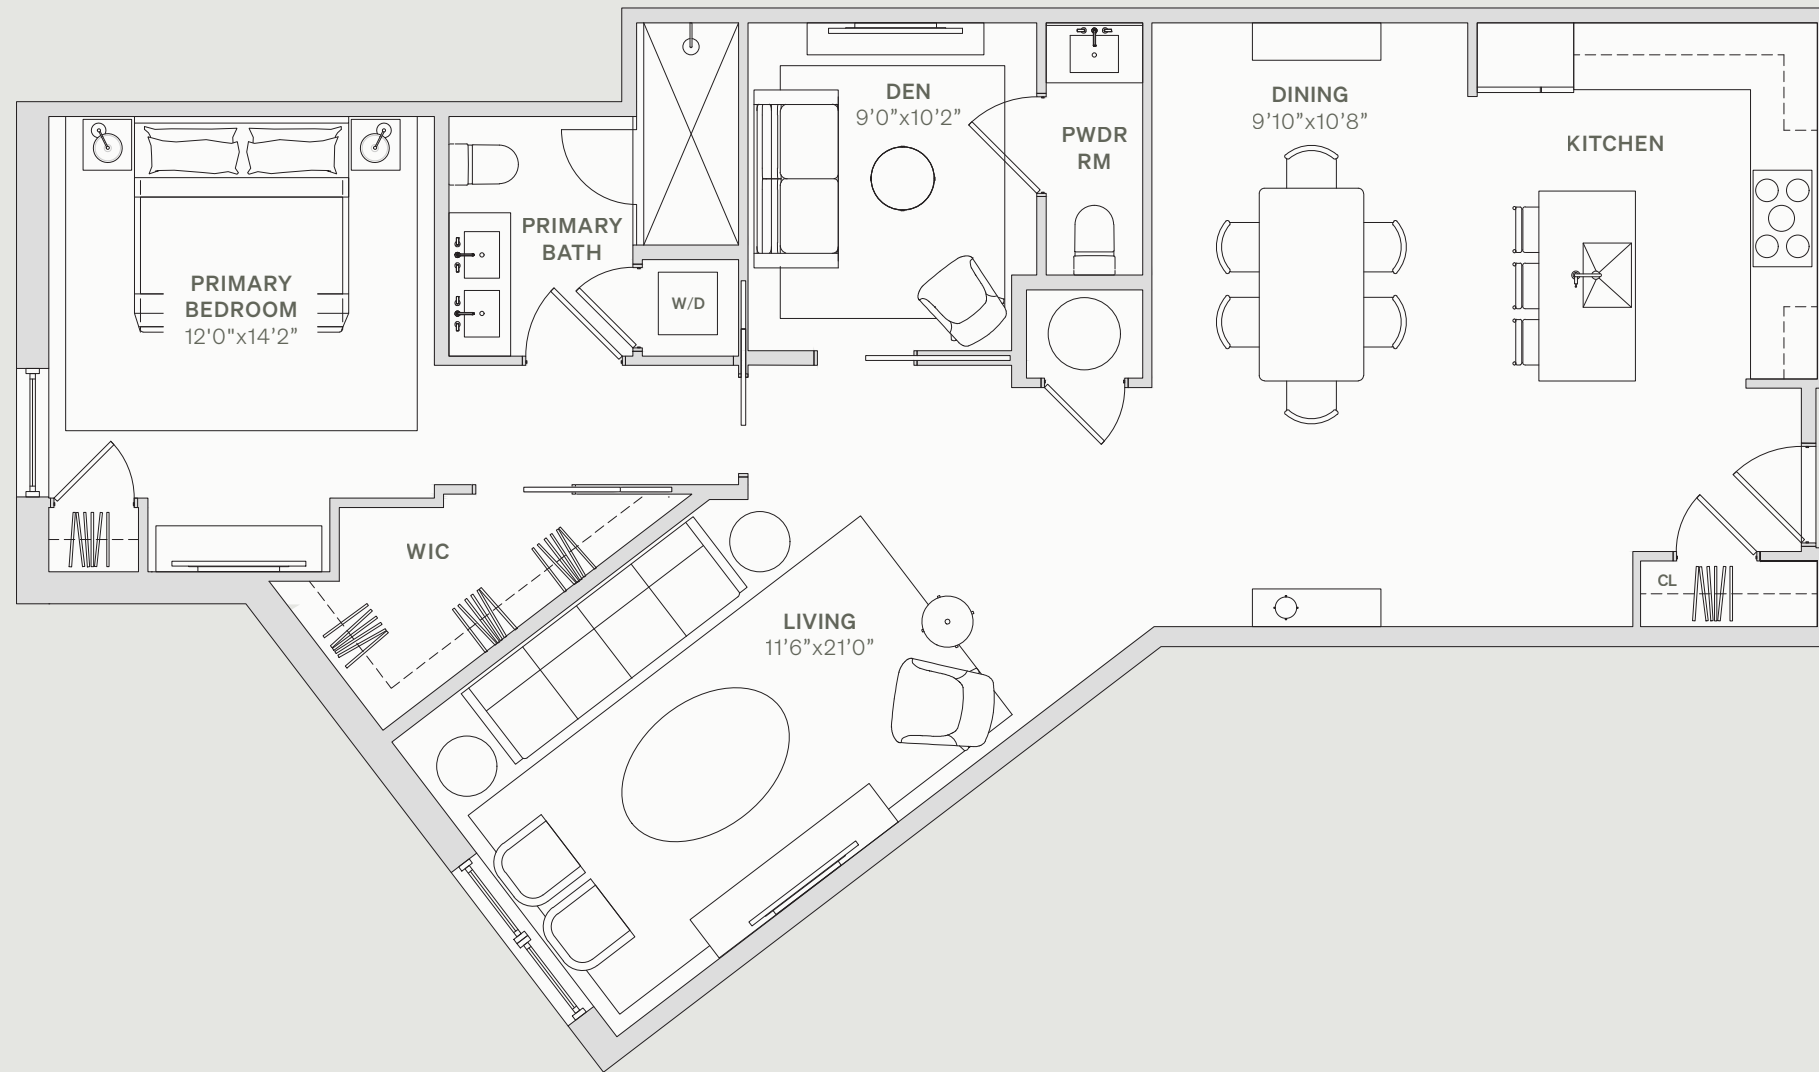

THE BEACON

1114 BEACON STREET NEWTON, MA 02461

211

FLOOR 2
1 BEDROOM
1.5 BATHROOMS
1,206 SQFT