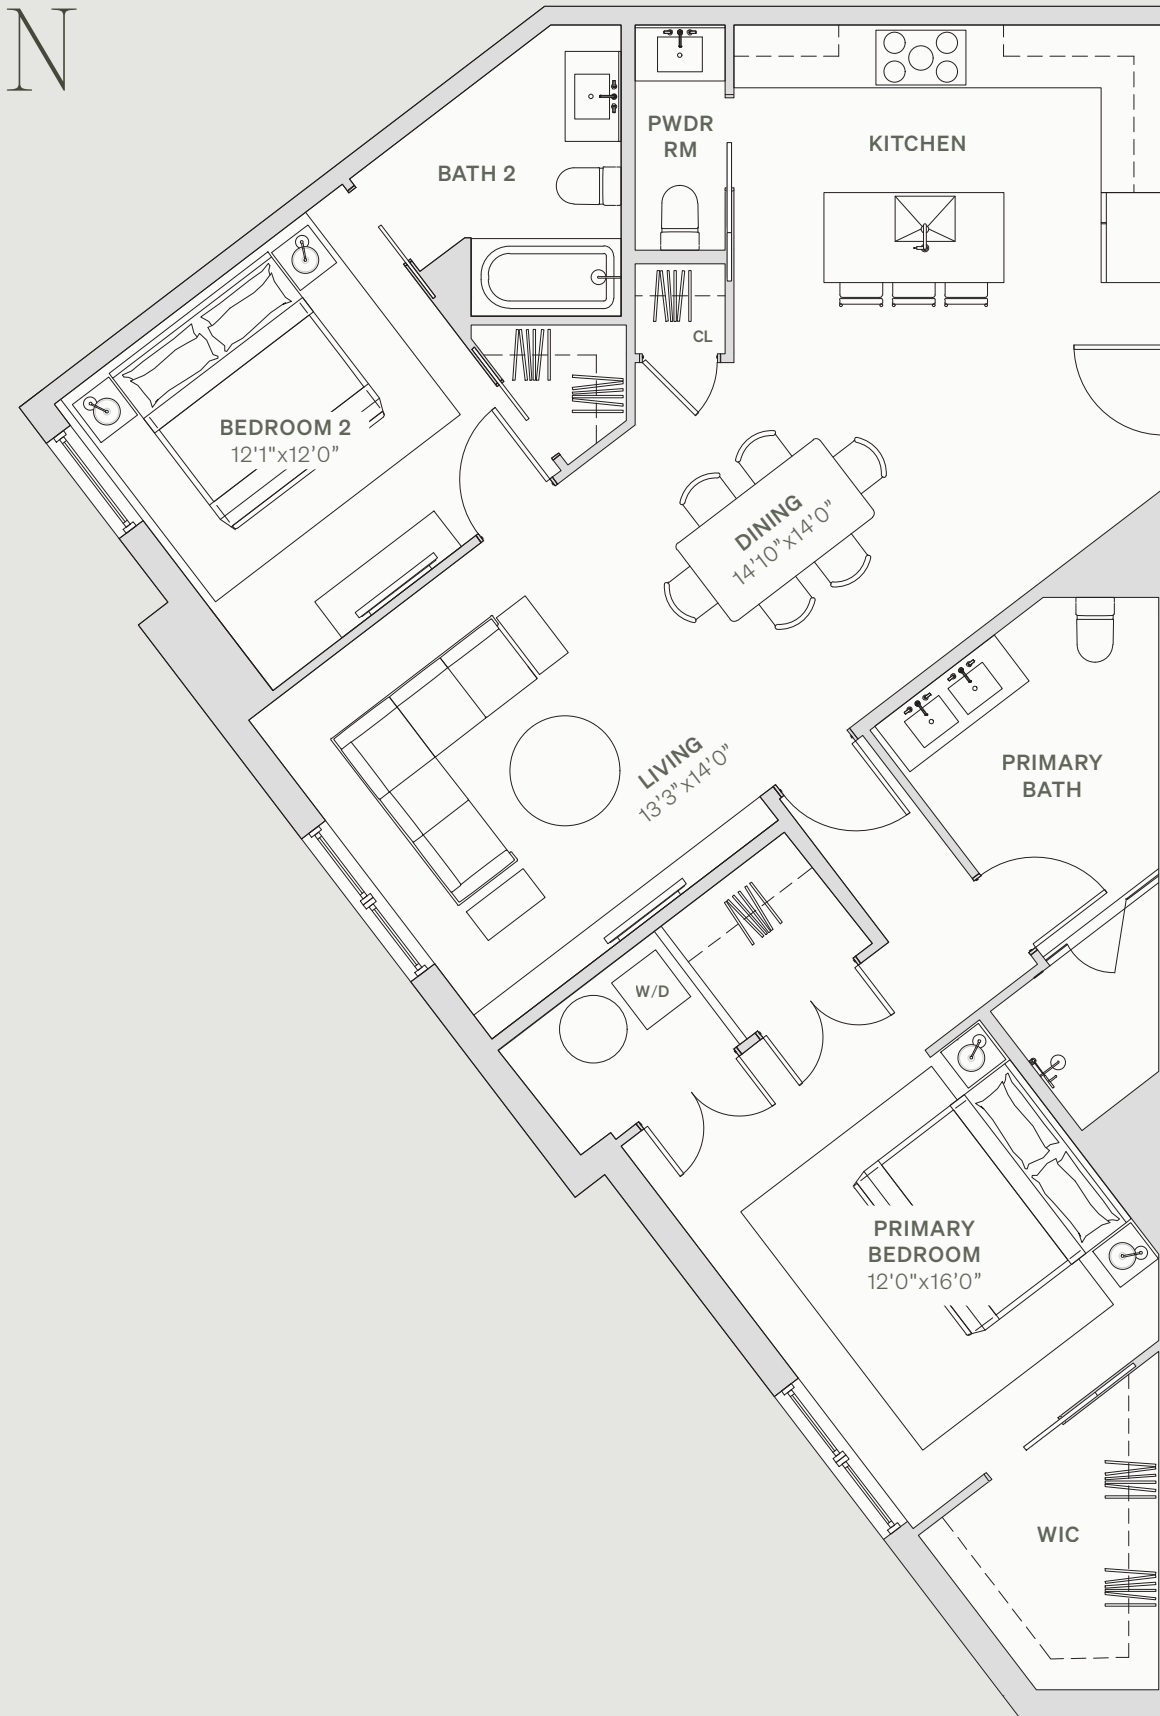

THE BEACON

1114 BEACON STREET NEWTON, MA 02461

210

FLOOR 2
2 BEDROOMS
2.5 BATHROOMS
1,360 SQFT