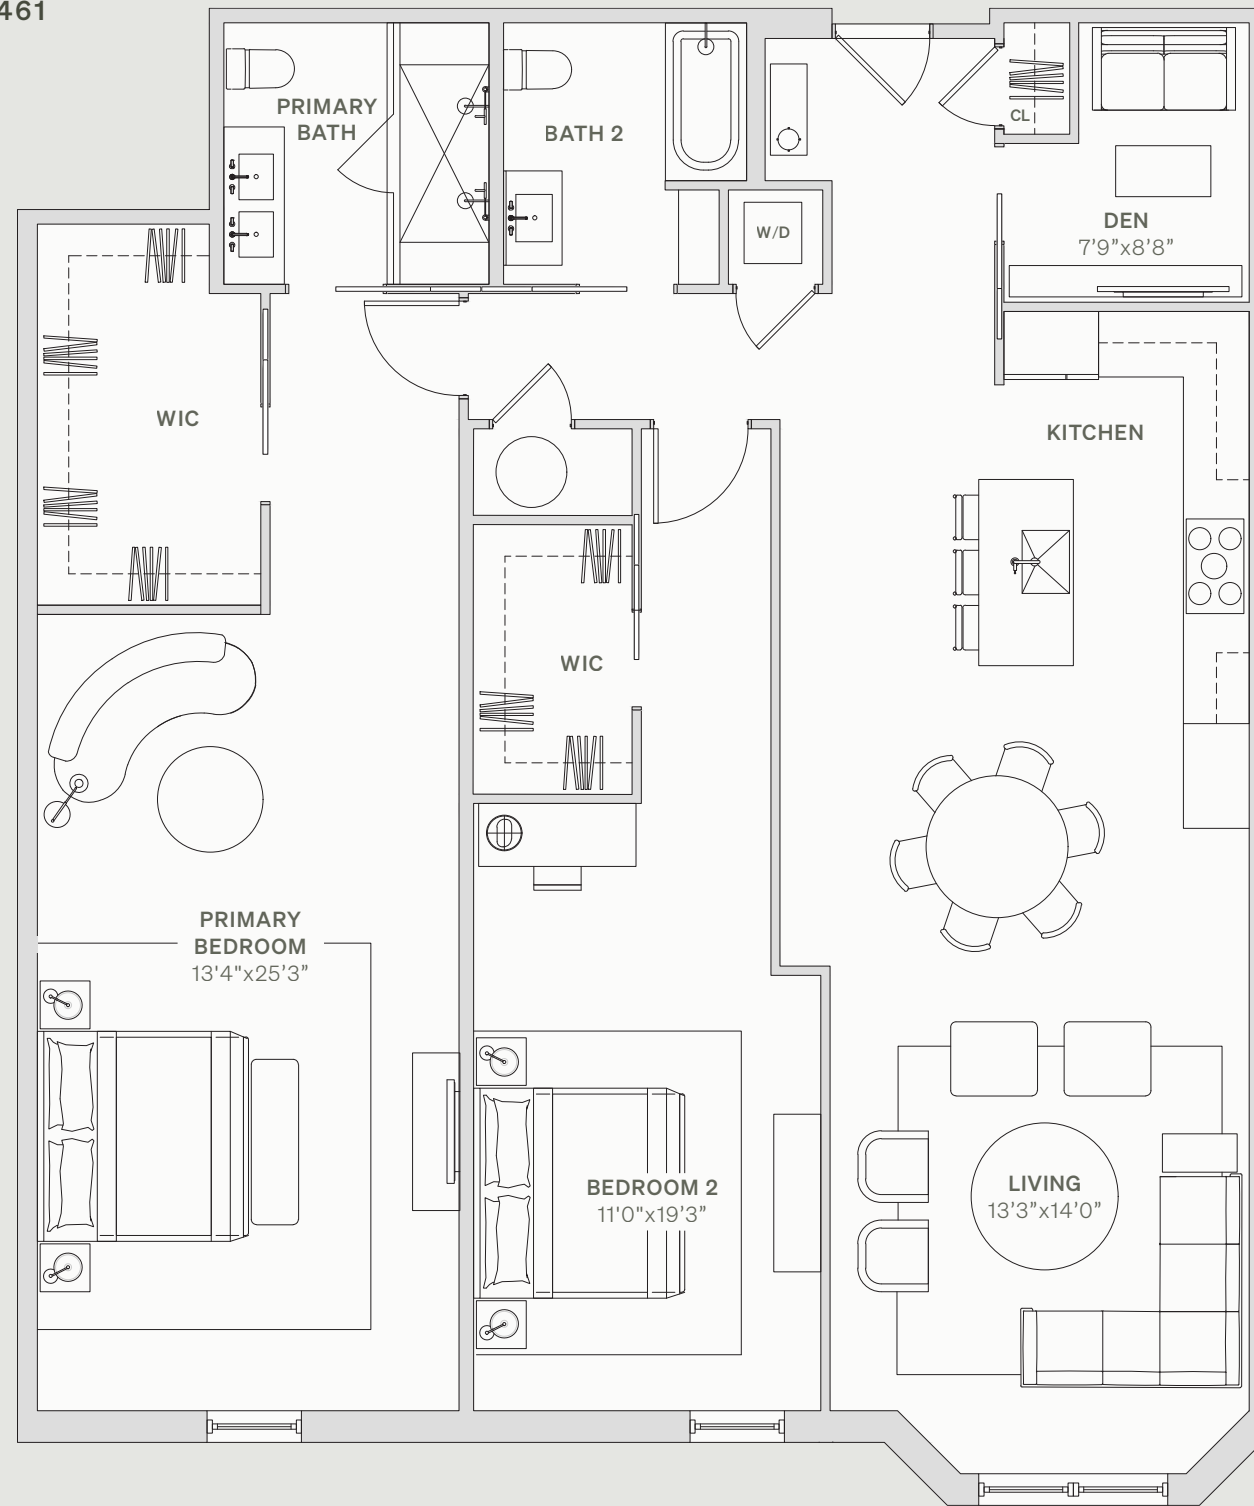

THE BEACON

1114 BEACON STREET NEWTON, MA 02461

209

FLOOR 2
2 BEDROOMS
2 BATHROOMS
1,748 SQFT