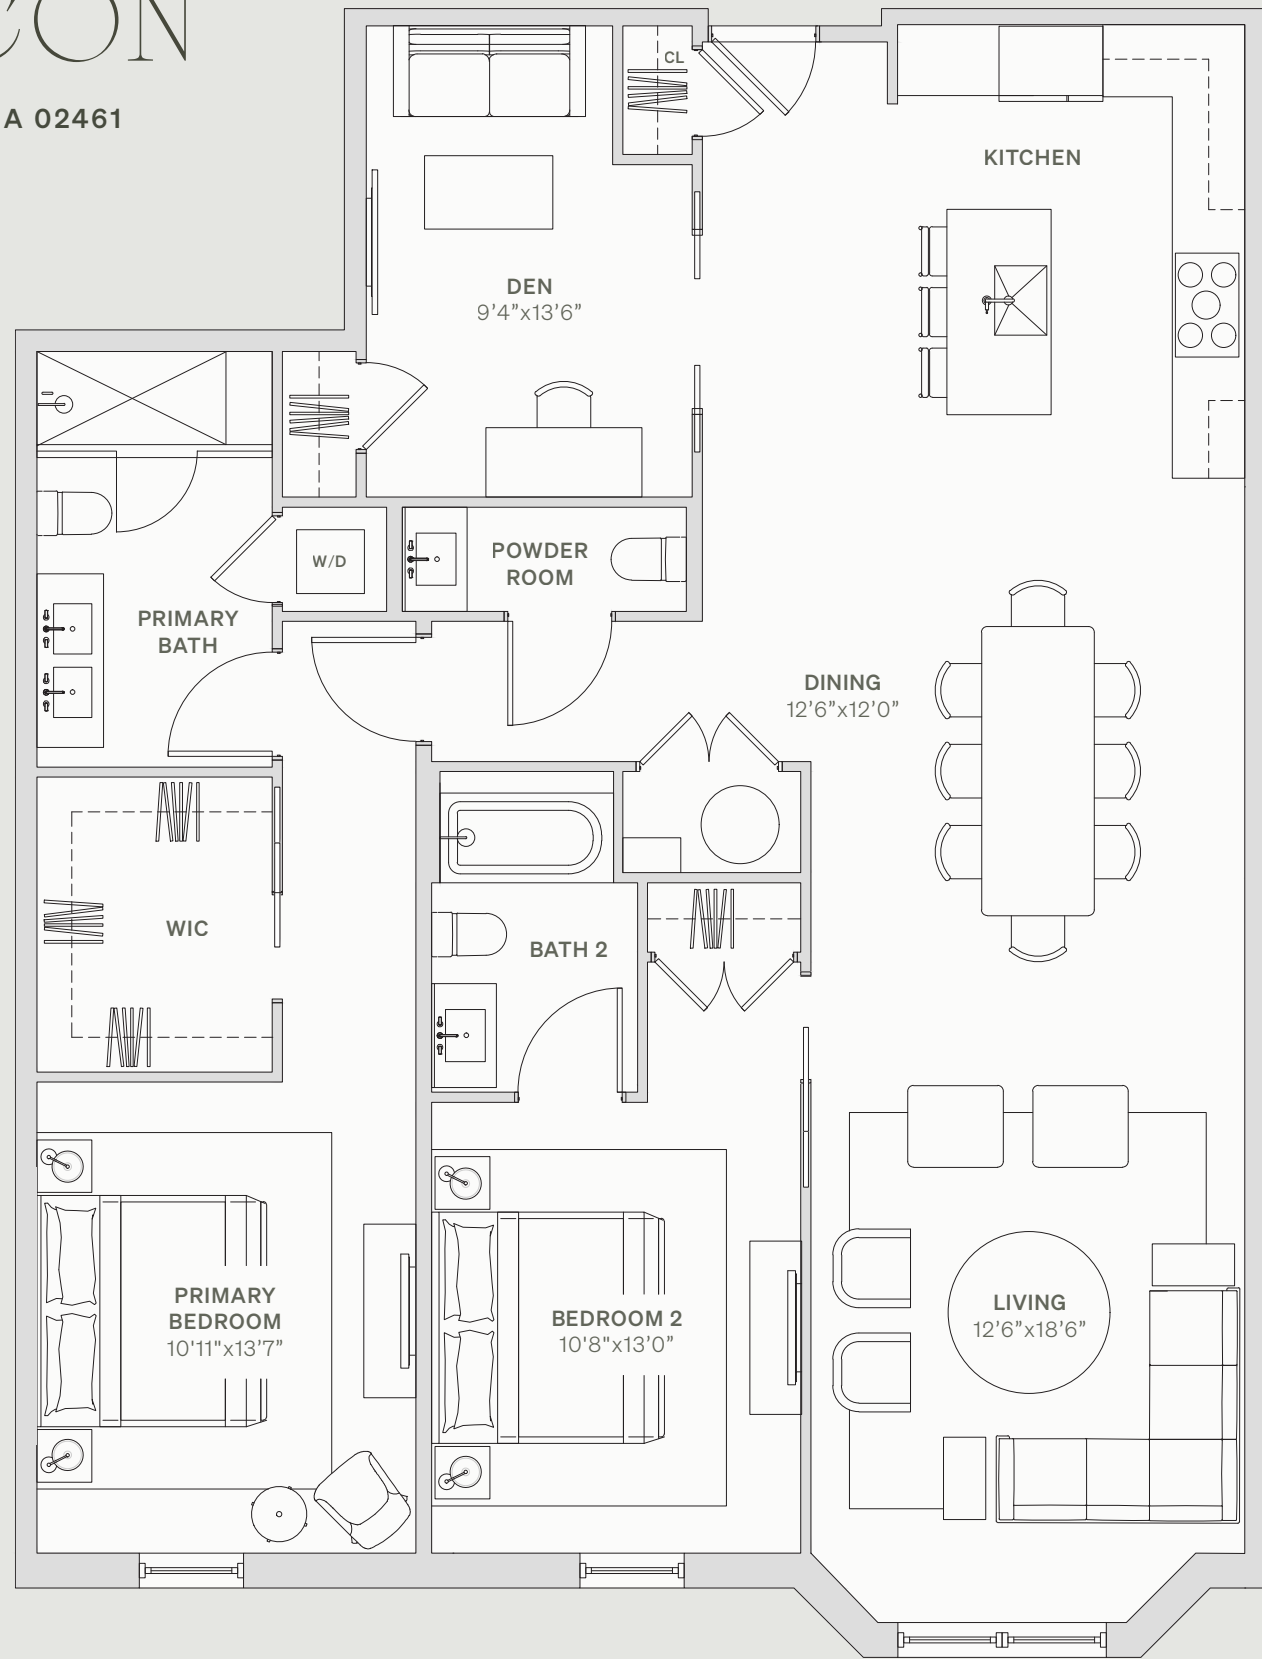

THE BEACON

1114 BEACON STREET NEWTON, MA 02461

208

FLOOR 2
2 BEDROOMS
2.5 BATHROOMS
1,653 SQFT