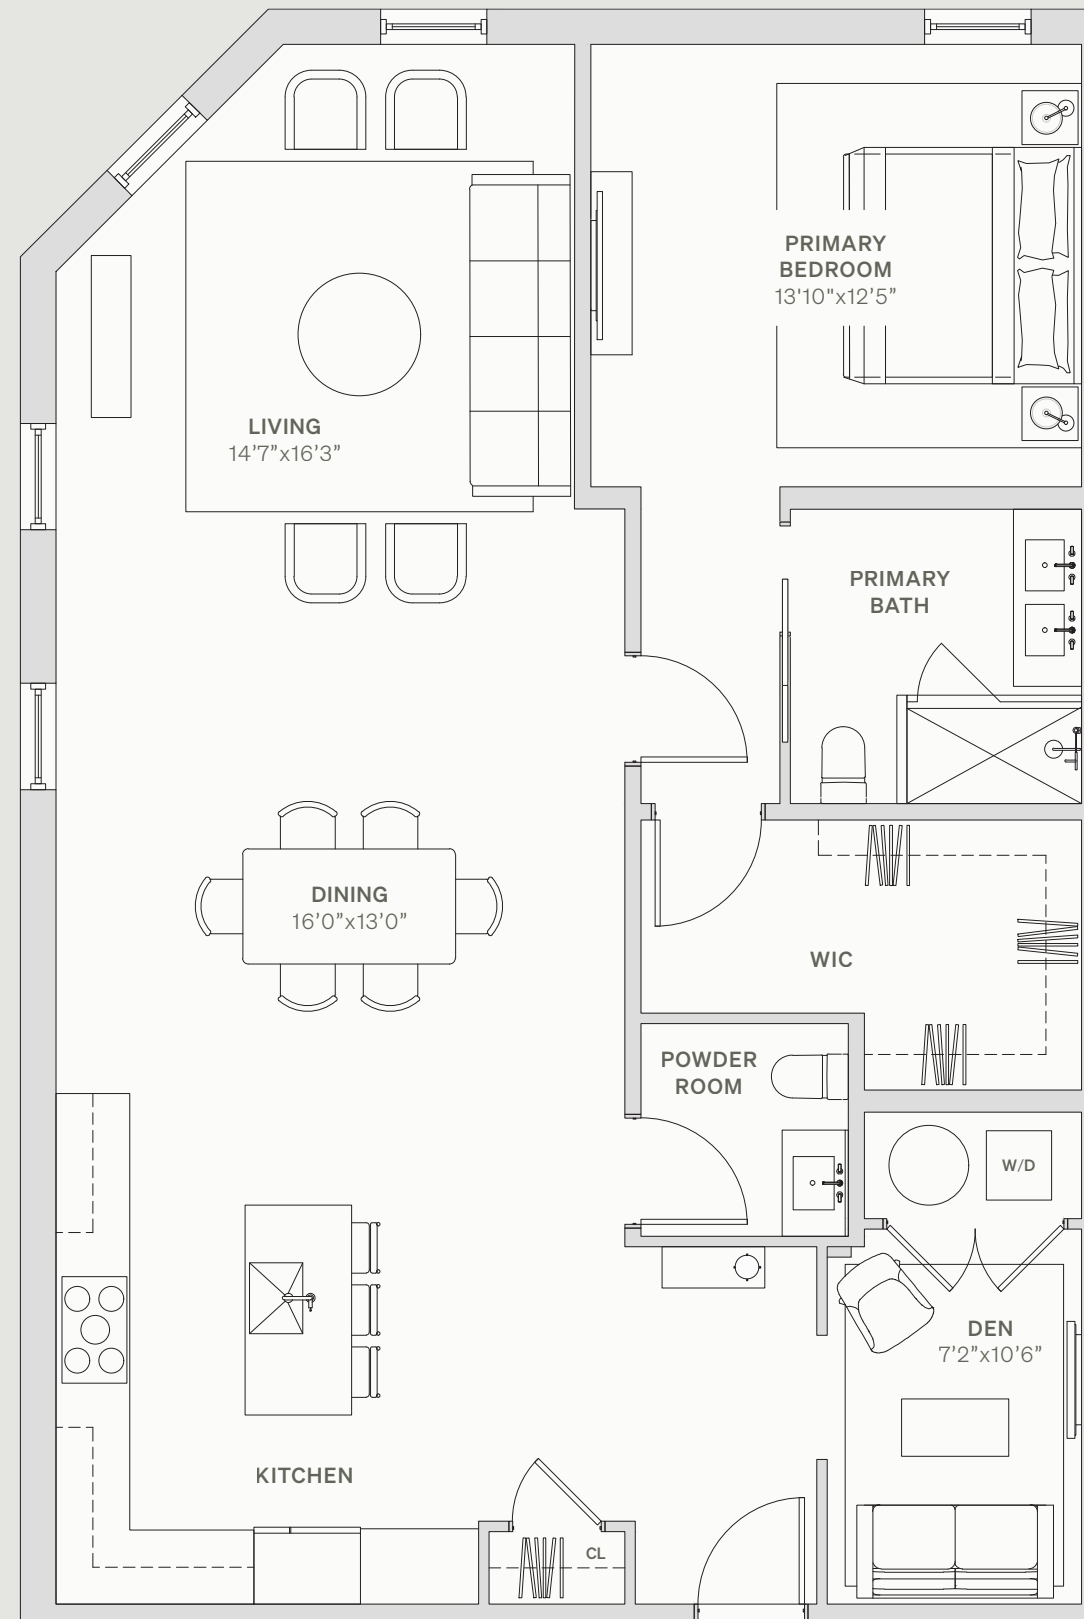

THE BEACON

1114 BEACON STREET NEWTON, MA 02461

207

FLOOR 2
1 BEDROOM
1.5 BATHROOMS
1,342 SQFT