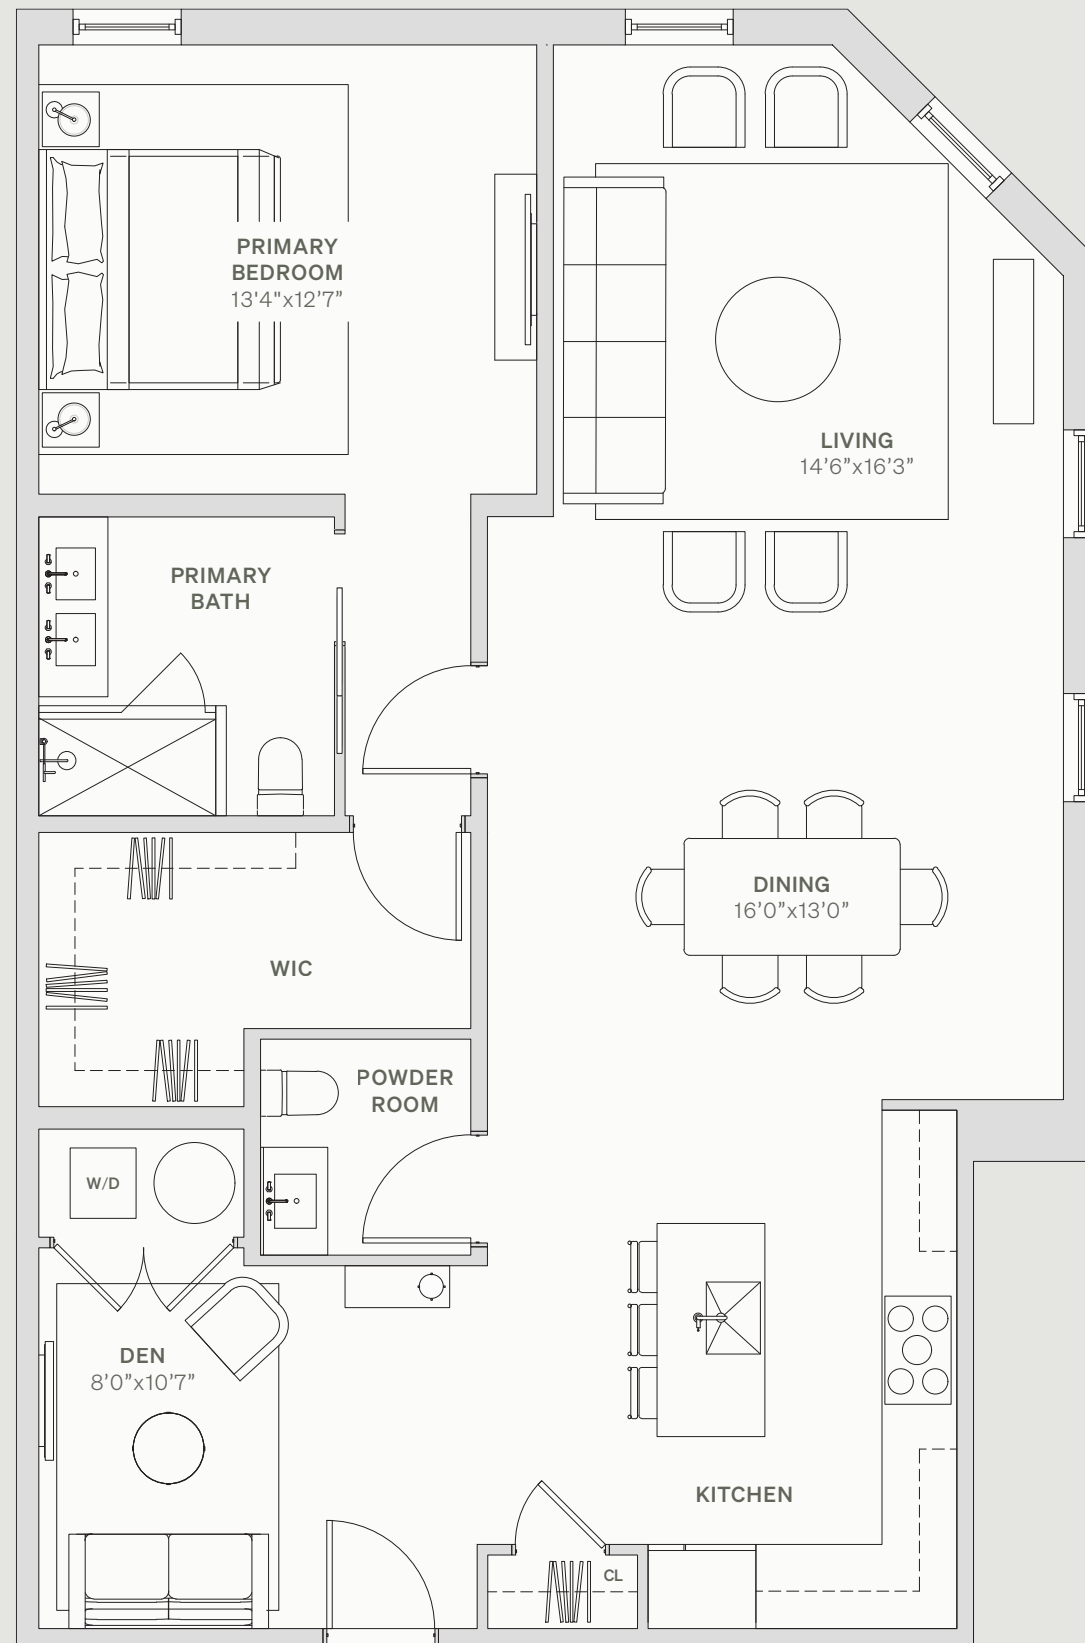

# THE BEACON

1114 BEACON STREET NEWTON, MA 02461

# 206

FLOOR 2  
1 BEDROOM  
1.5 BATHROOMS  
1,272 SQFT