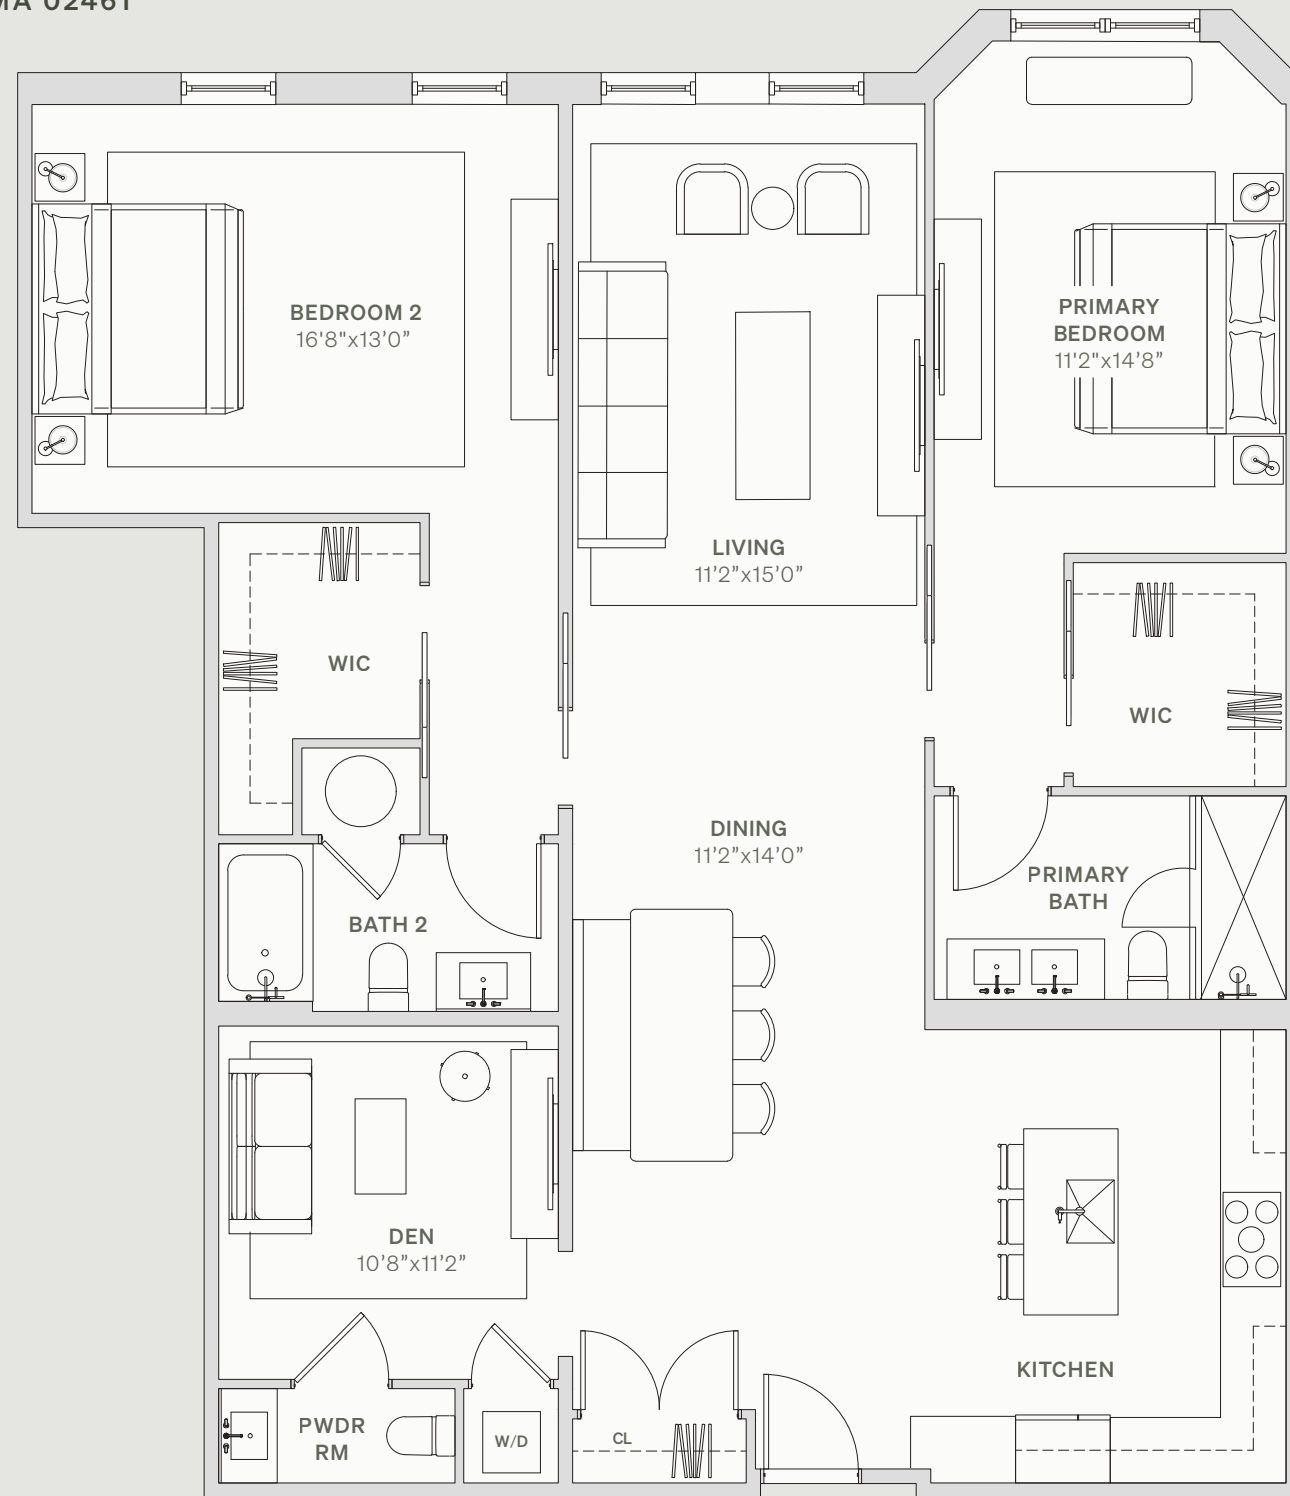

THE BEACON

1114 BEACON STREET NEWTON, MA 02461

205

FLOOR 2
2 BEDROOMS
2.5 BATHROOMS
1,649 SQFT