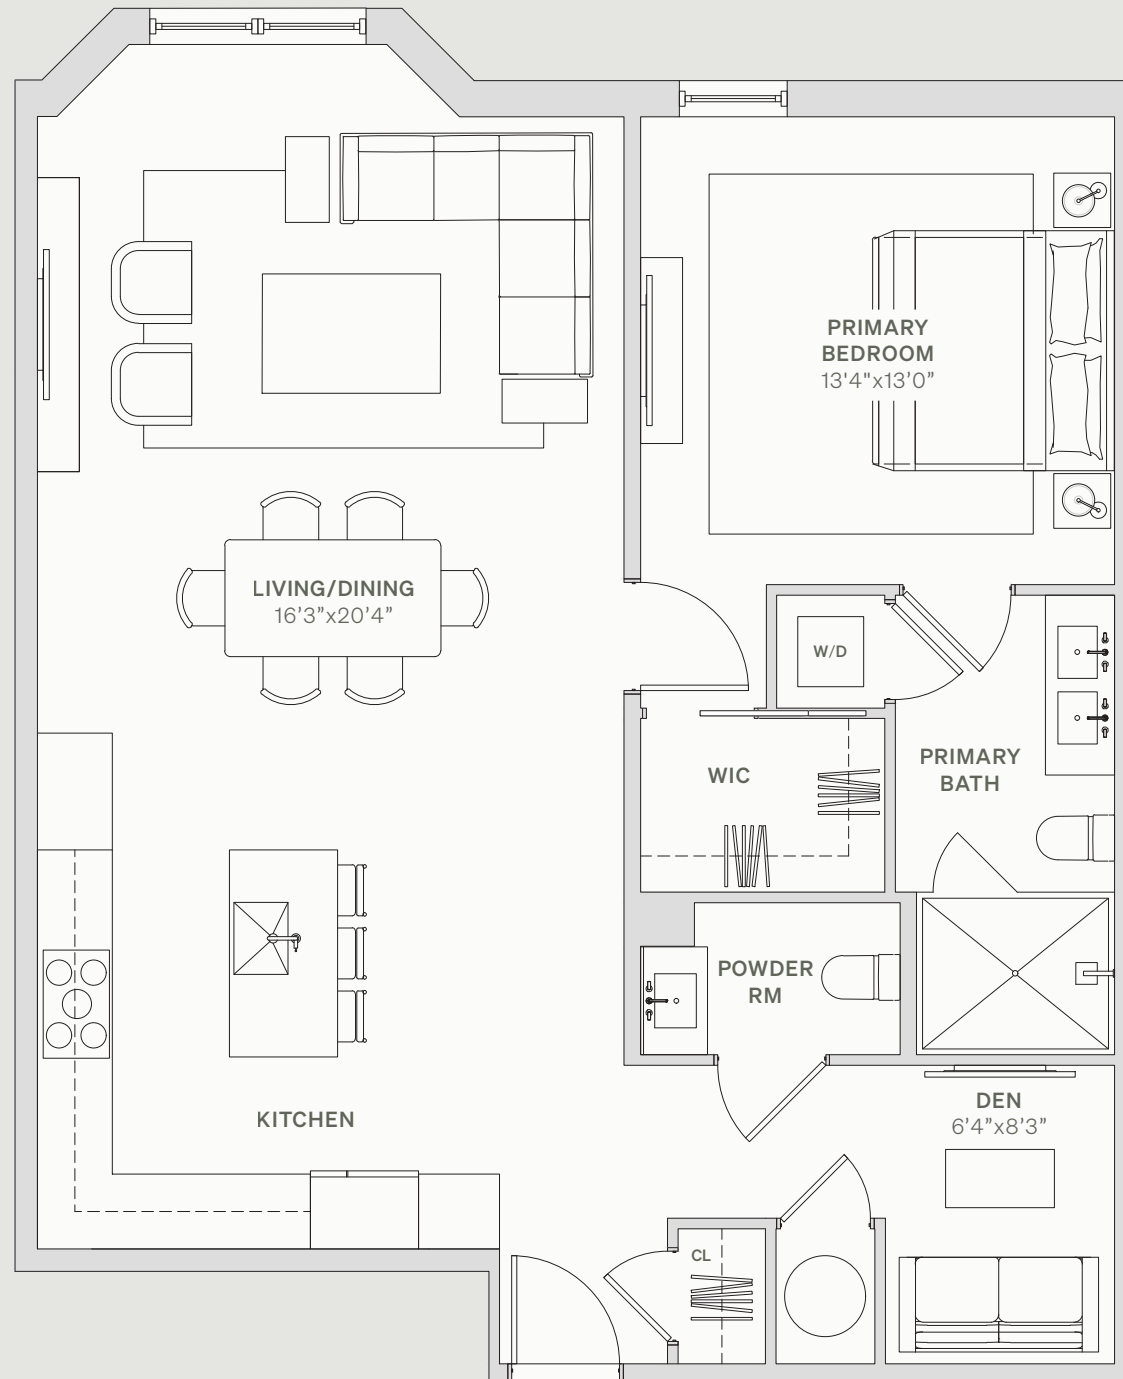

THE BEACON

1114 BEACON STREET NEWTON, MA 02461

203

FLOOR 2
1 BEDROOM
1.5 BATHROOMS
1,080 SQFT