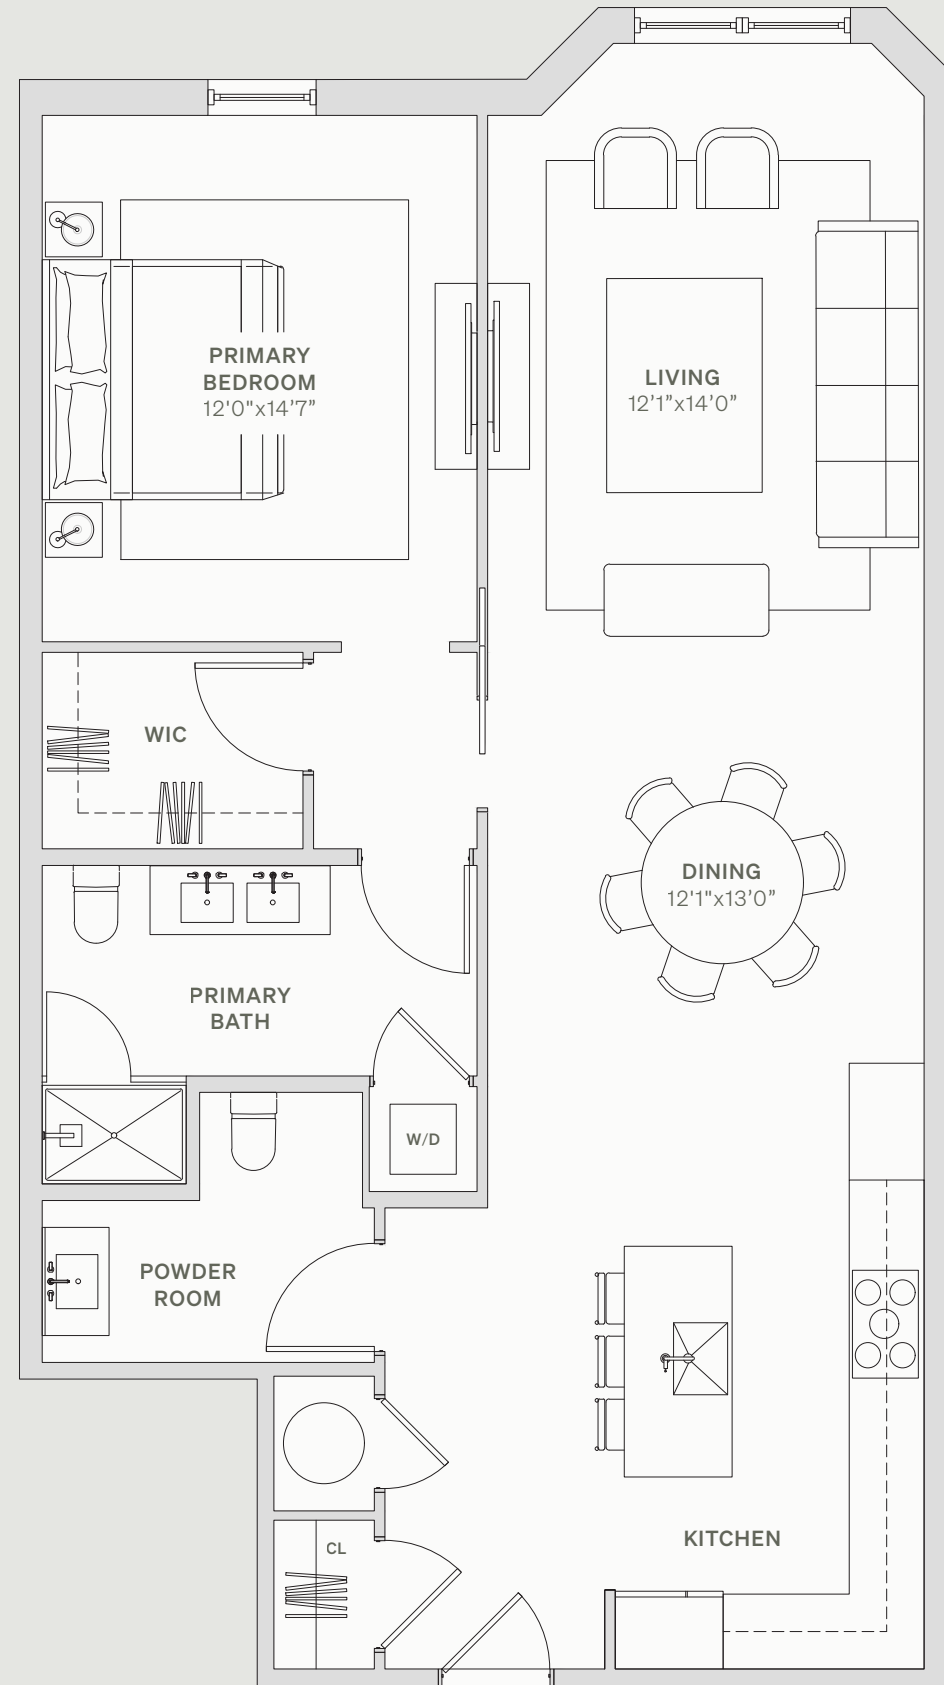

# THE BEACON

1114 BEACON STREET NEWTON, MA 02461

# 202

FLOOR 2  
1 BEDROOM  
1.5 BATHROOMS  
1,080 SQFT