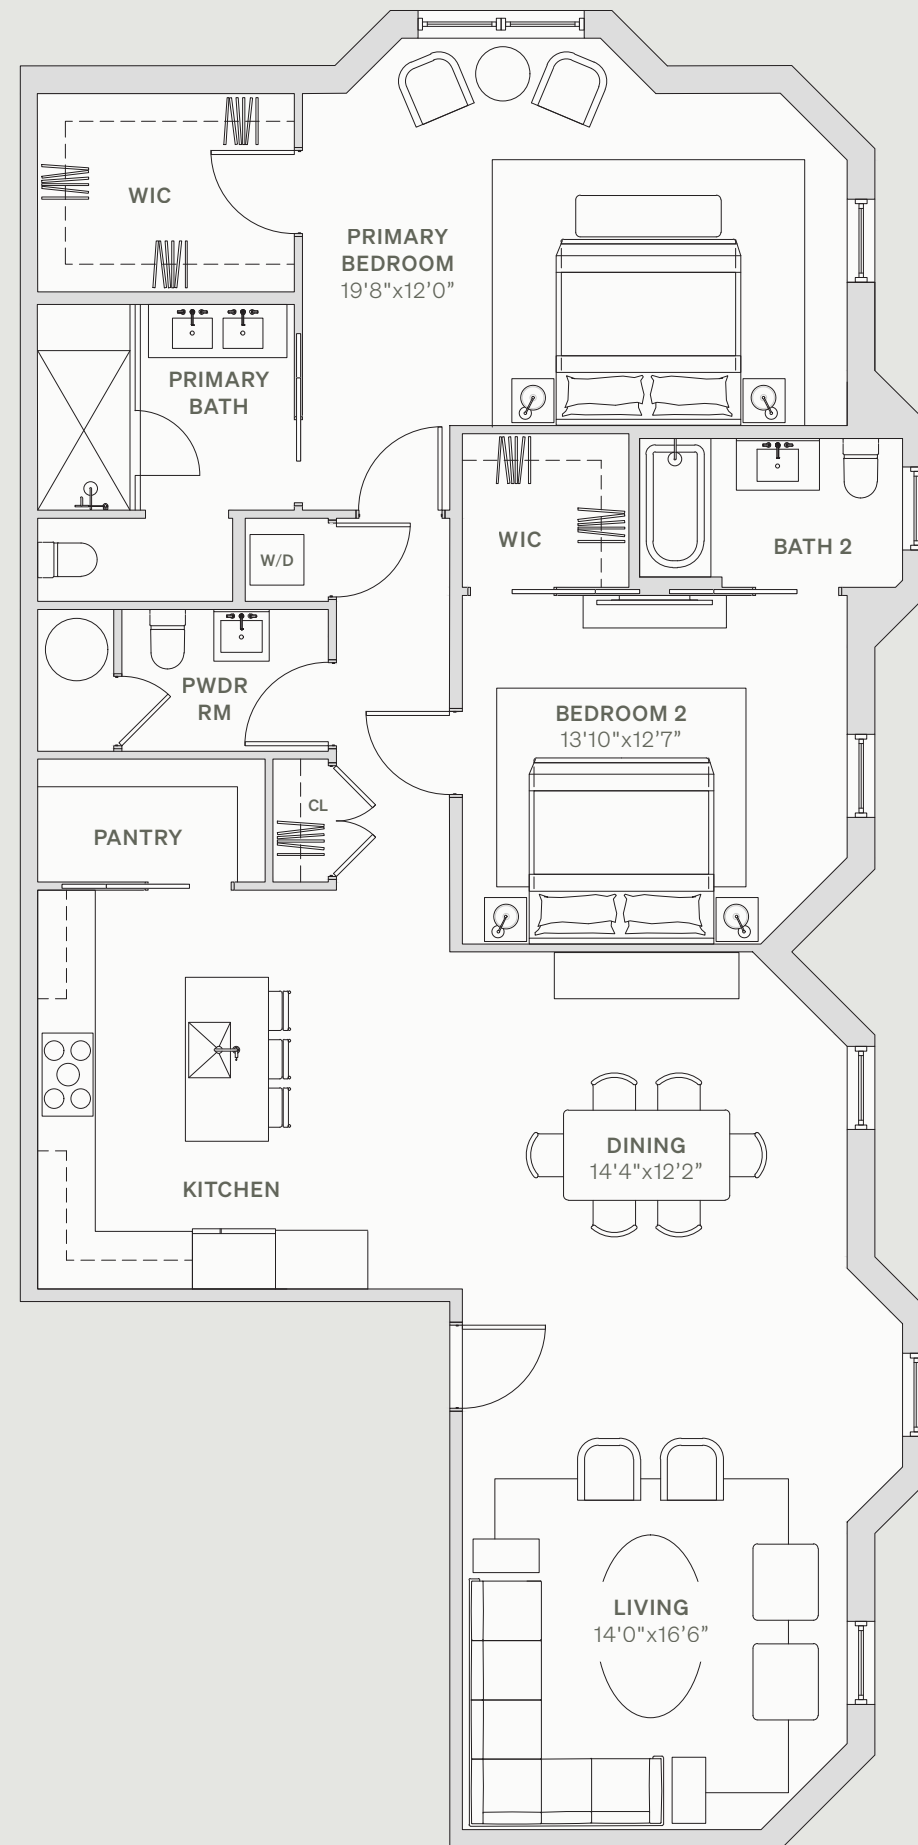

THE BEACON

1114 BEACON STREET NEWTON, MA 02461

201

FLOOR 2
2 BEDROOMS
2.5 BATHROOMS
1,685 SQFT