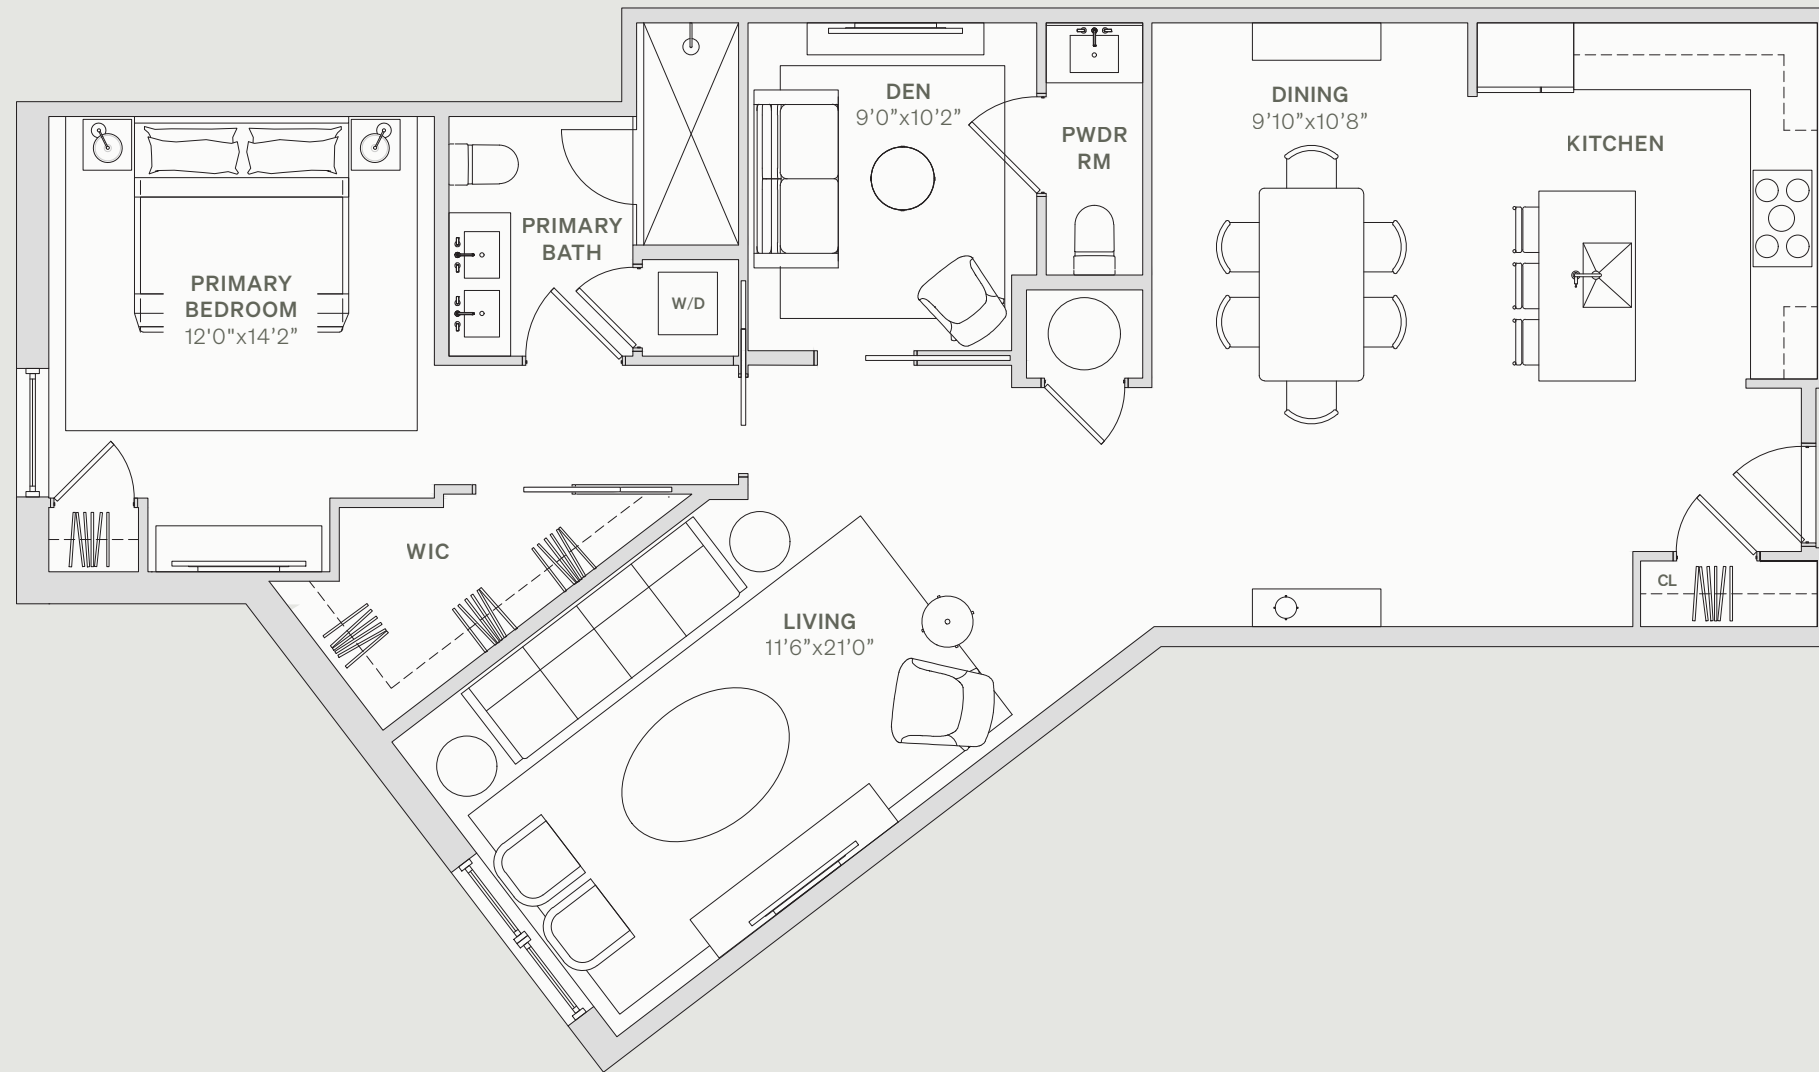

THE BEACON

1114 BEACON STREET NEWTON, MA 02461

111

FLOOR 1
1 BEDROOM
1.5 BATHROOMS
1,206 SQFT