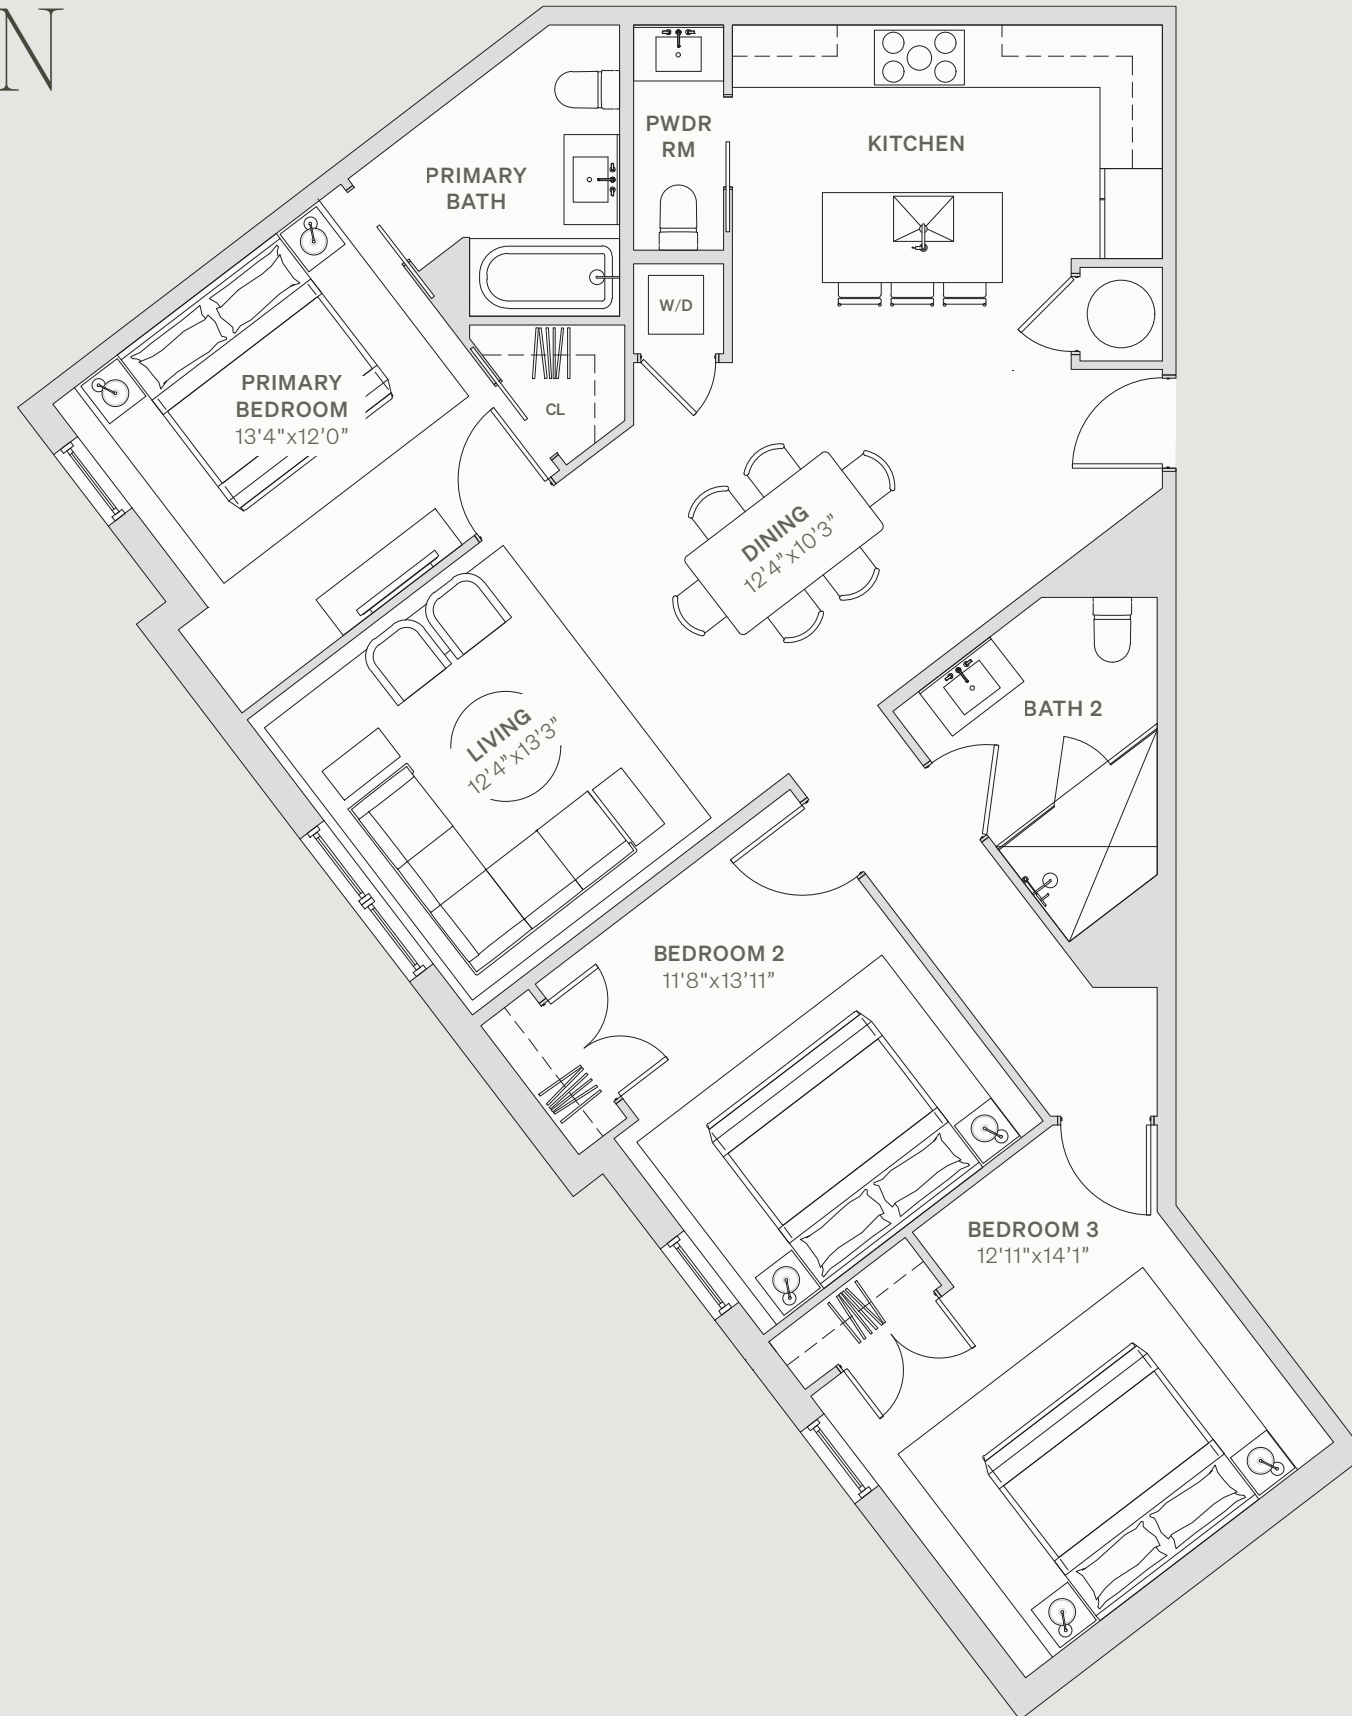

THE BEACON

1114 BEACON STREET NEWTON, MA 02461

110

FLOOR 1
3 BEDROOMS
2.5 BATHROOMS
1,392 SQFT