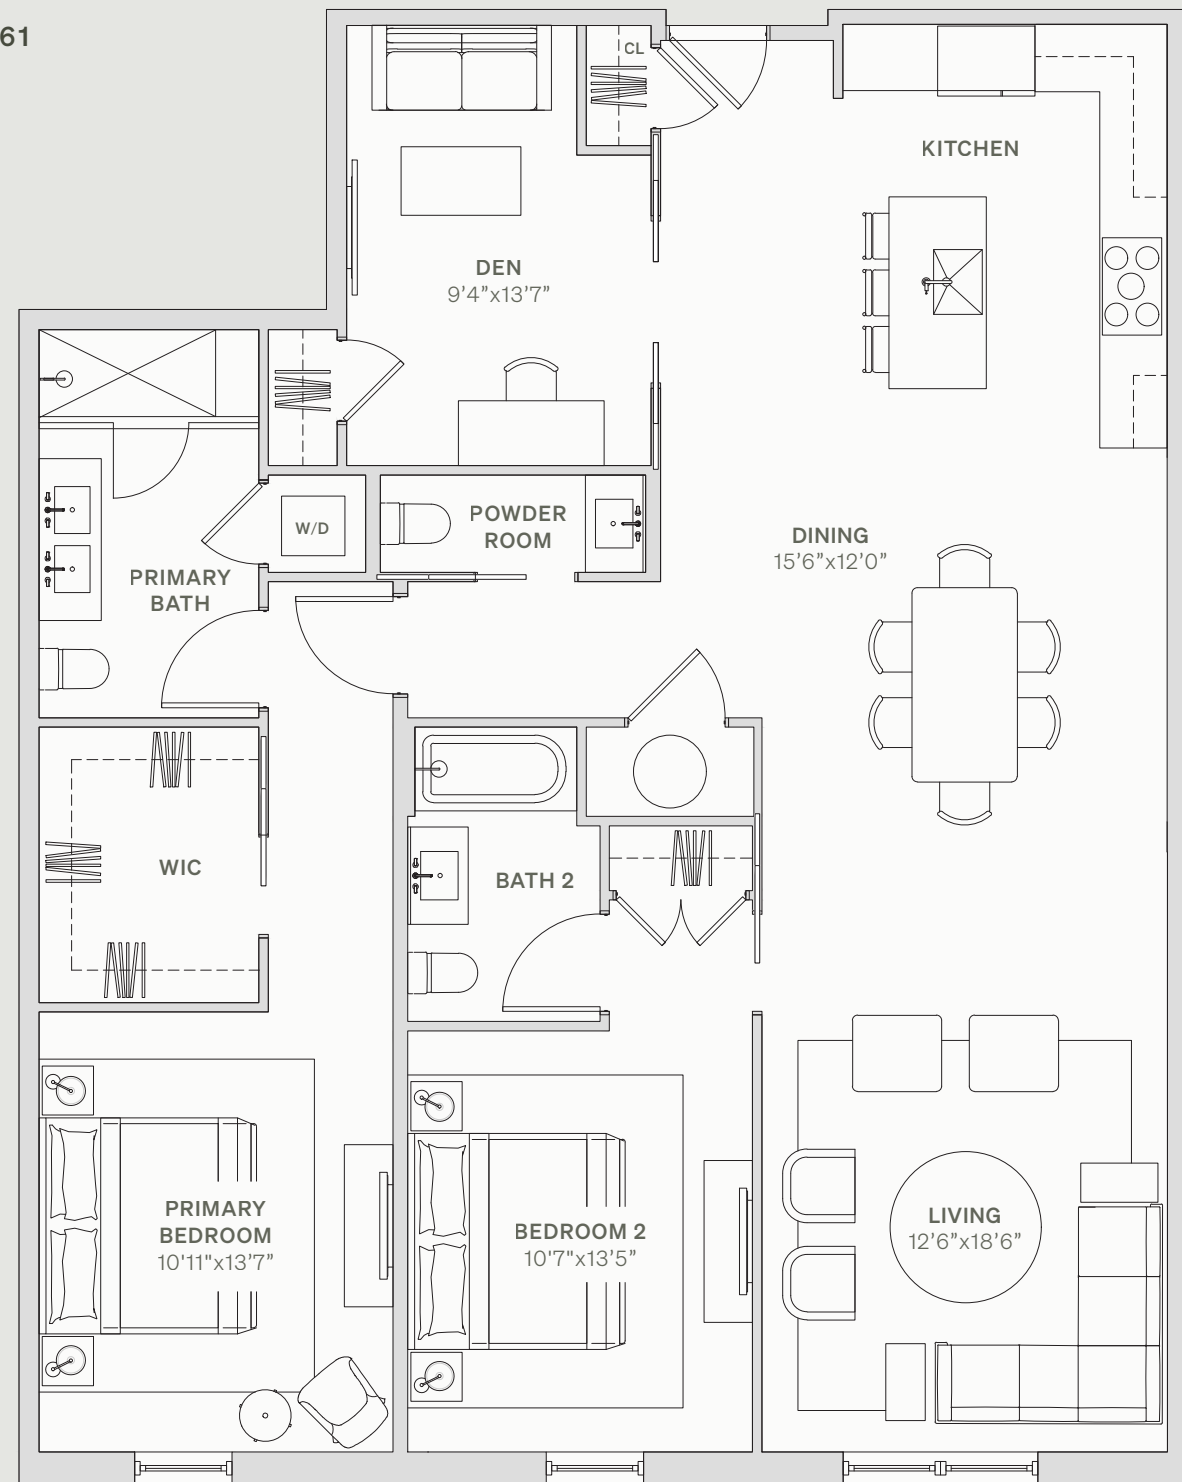

THE BEACON

1114 BEACON STREET NEWTON, MA 02461

108

FLOOR 1
2 BEDROOMS
2.5 BATHROOMS
1,634 SQFT