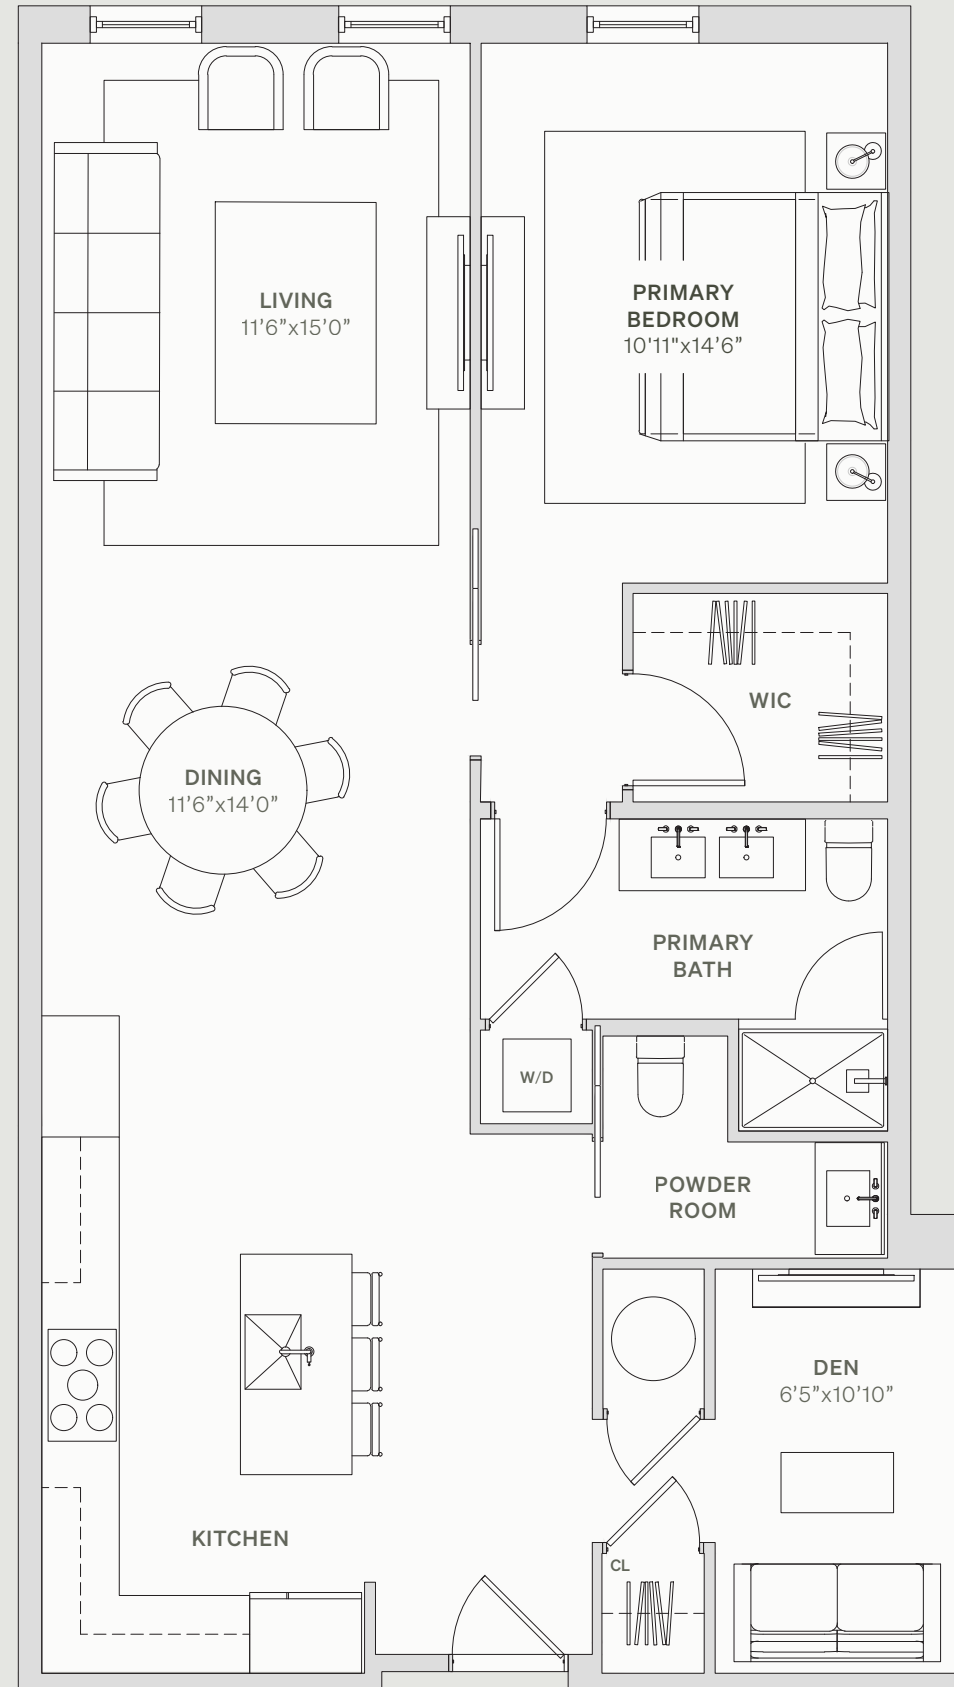

THE BEACON

1114 BEACON STREET NEWTON, MA 02461

104

FLOOR 1
1 BEDROOM
1.5 BATHROOMS
1,071 SQFT