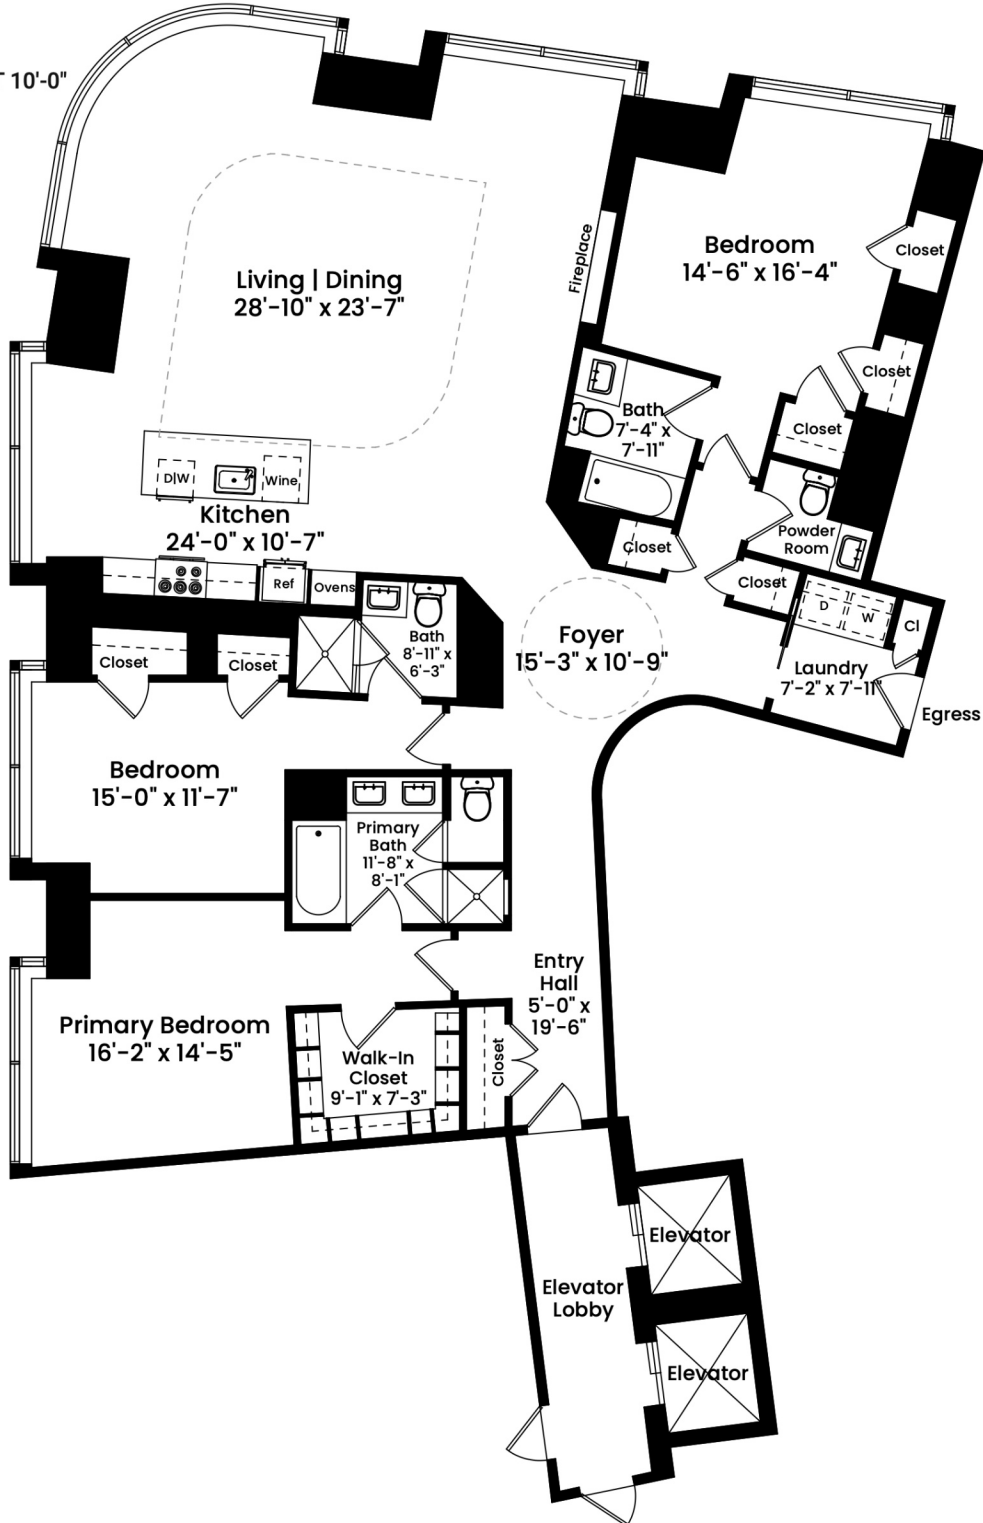

**UNIT 4704  
CEILING HEIGHT 10'-0"**

Dimensions are not guaranteed and are provided for informational purposes only. Individual room dimensions are not used to calculate overall square footage. National Floor Plans follows ANSI guidelines for calculating square footage. Unit area has been calculated to the centerline of demising and exterior walls.