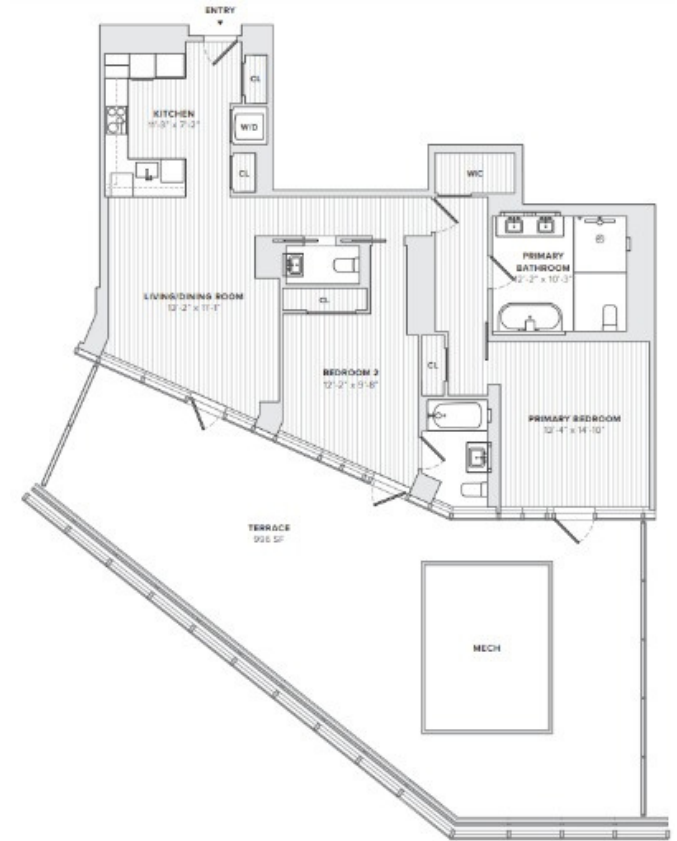

C Residence (36th Floor)

2BR|2.5BA 1,448SF

C Residence (37th-49th Floor)

1BR|1.5BA 983 SF