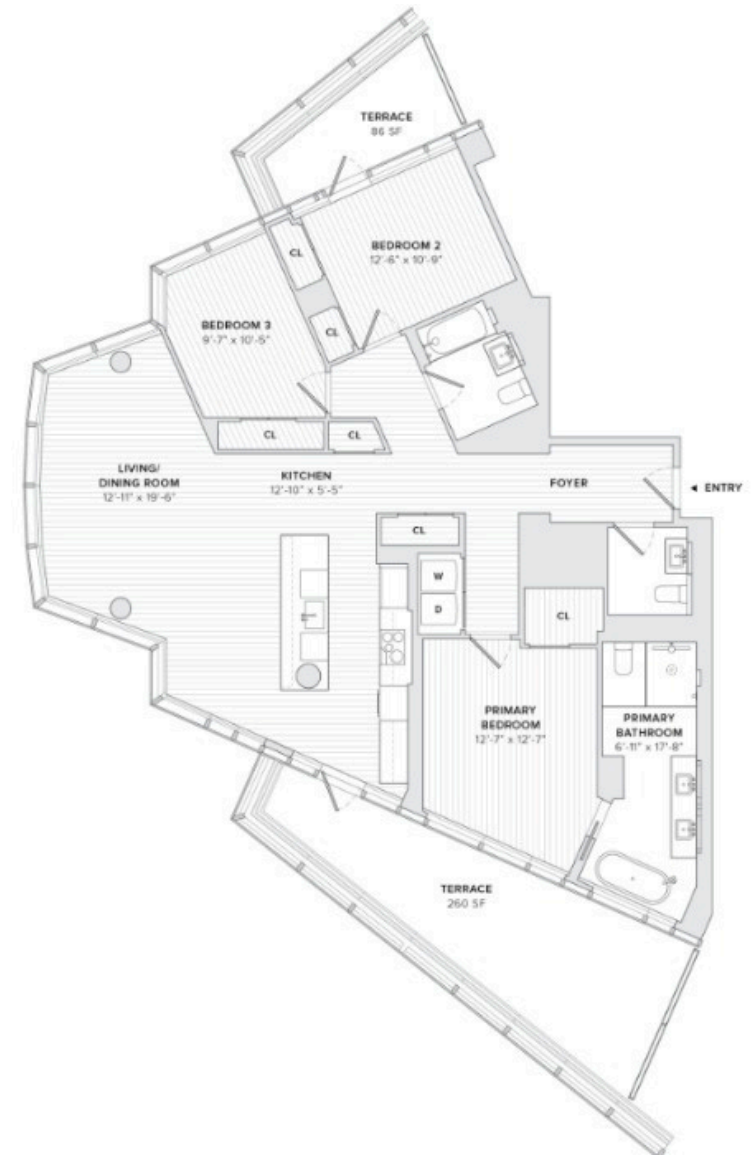

A Residence (36th Floor)

3BR|2.5BA 1,766SF

A Residence (37-49th Floor)

2BR|2.5BA 1647 SF