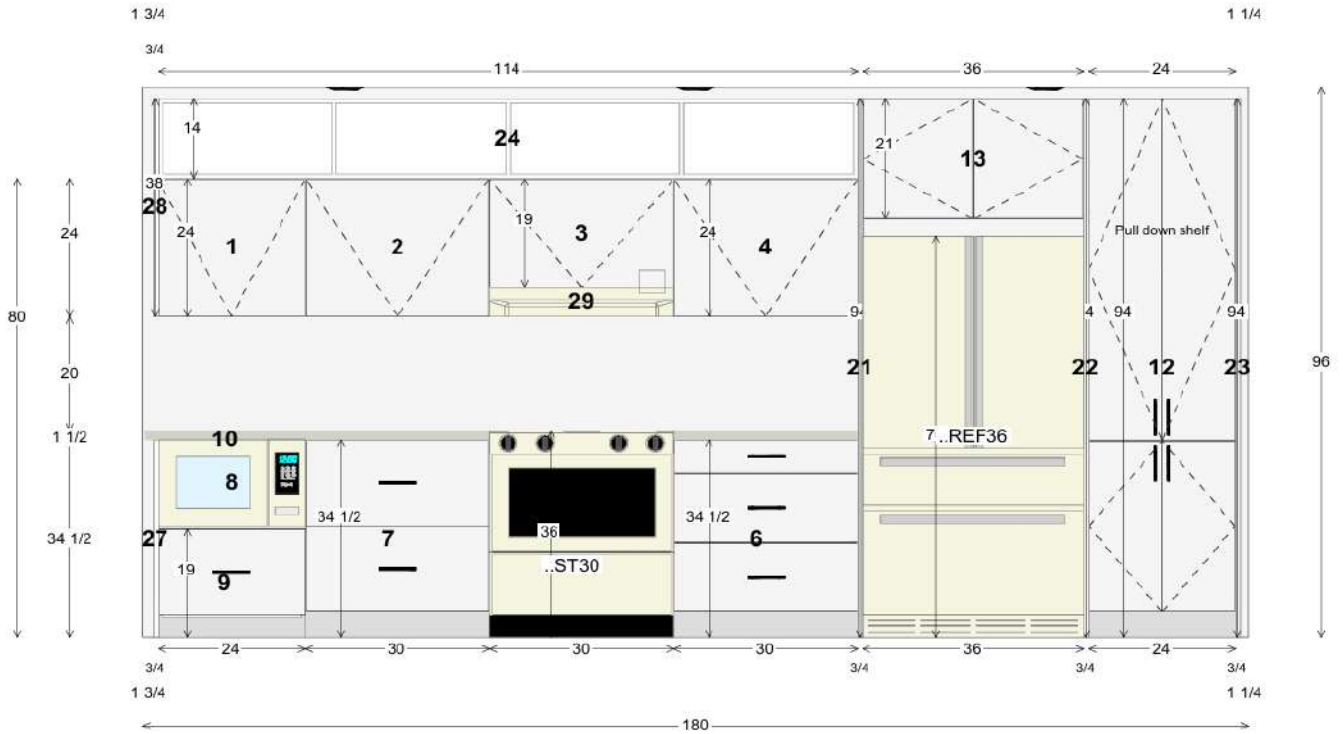

230 Friend Street

Plumbing, Appliance, Granite, Tile, & Cabinets

Custom Cabinets