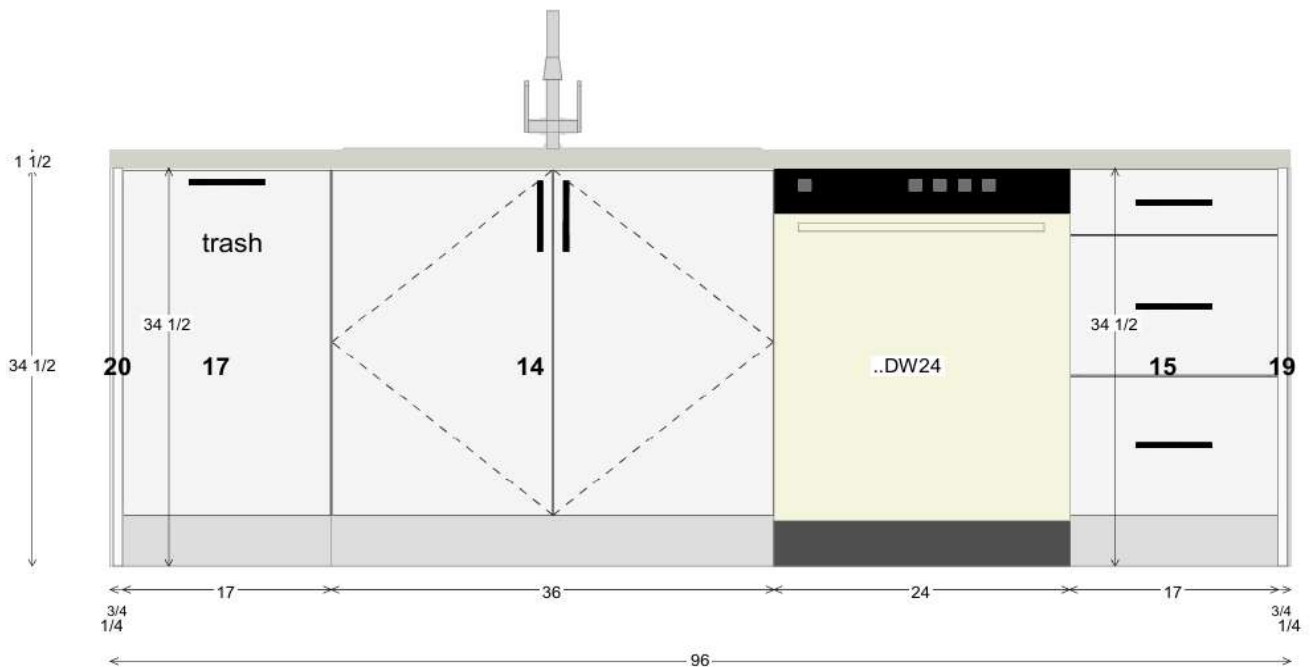

230 Friend Street

Plumbing, Appliance, Granite, Tile, & Cabinets

Custom Cabinets