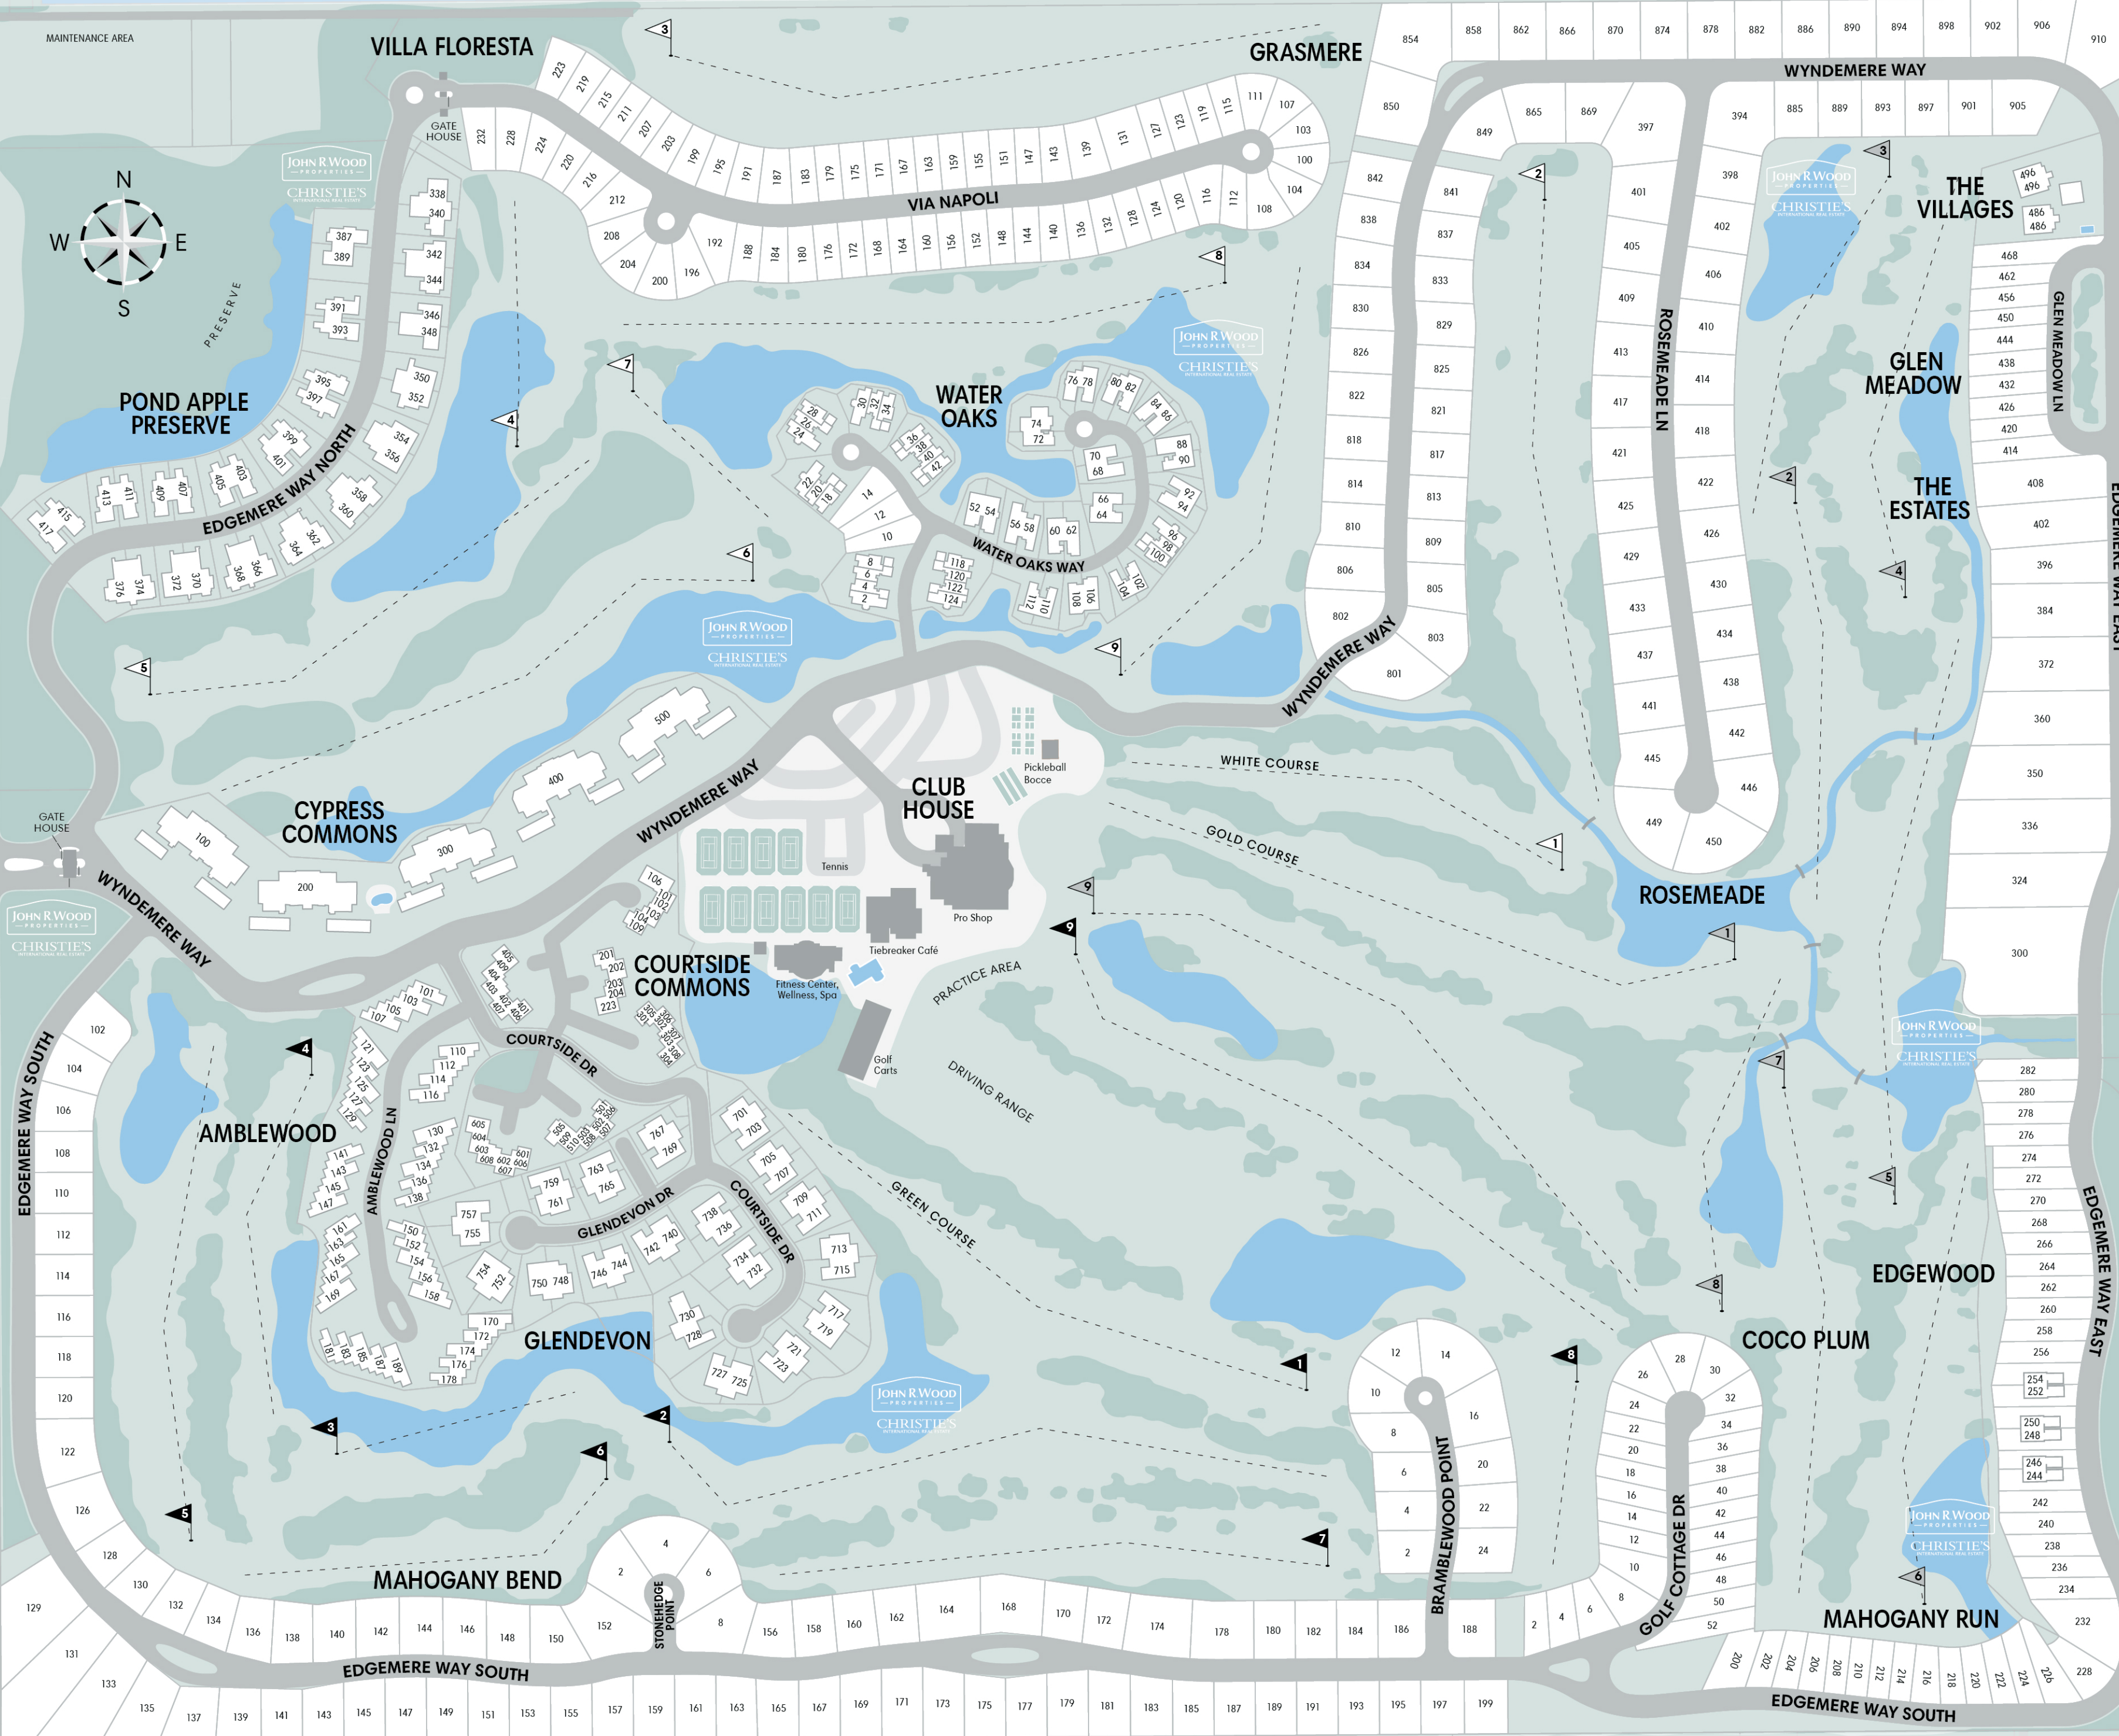

GREY OAKS COMMUNITY

PINE RIDGE RD 1.5 MI.
GOLDEN GATE PKWY 1 MI.

LIVINGSTON ROAD

GOLDEN GATE ESTATES