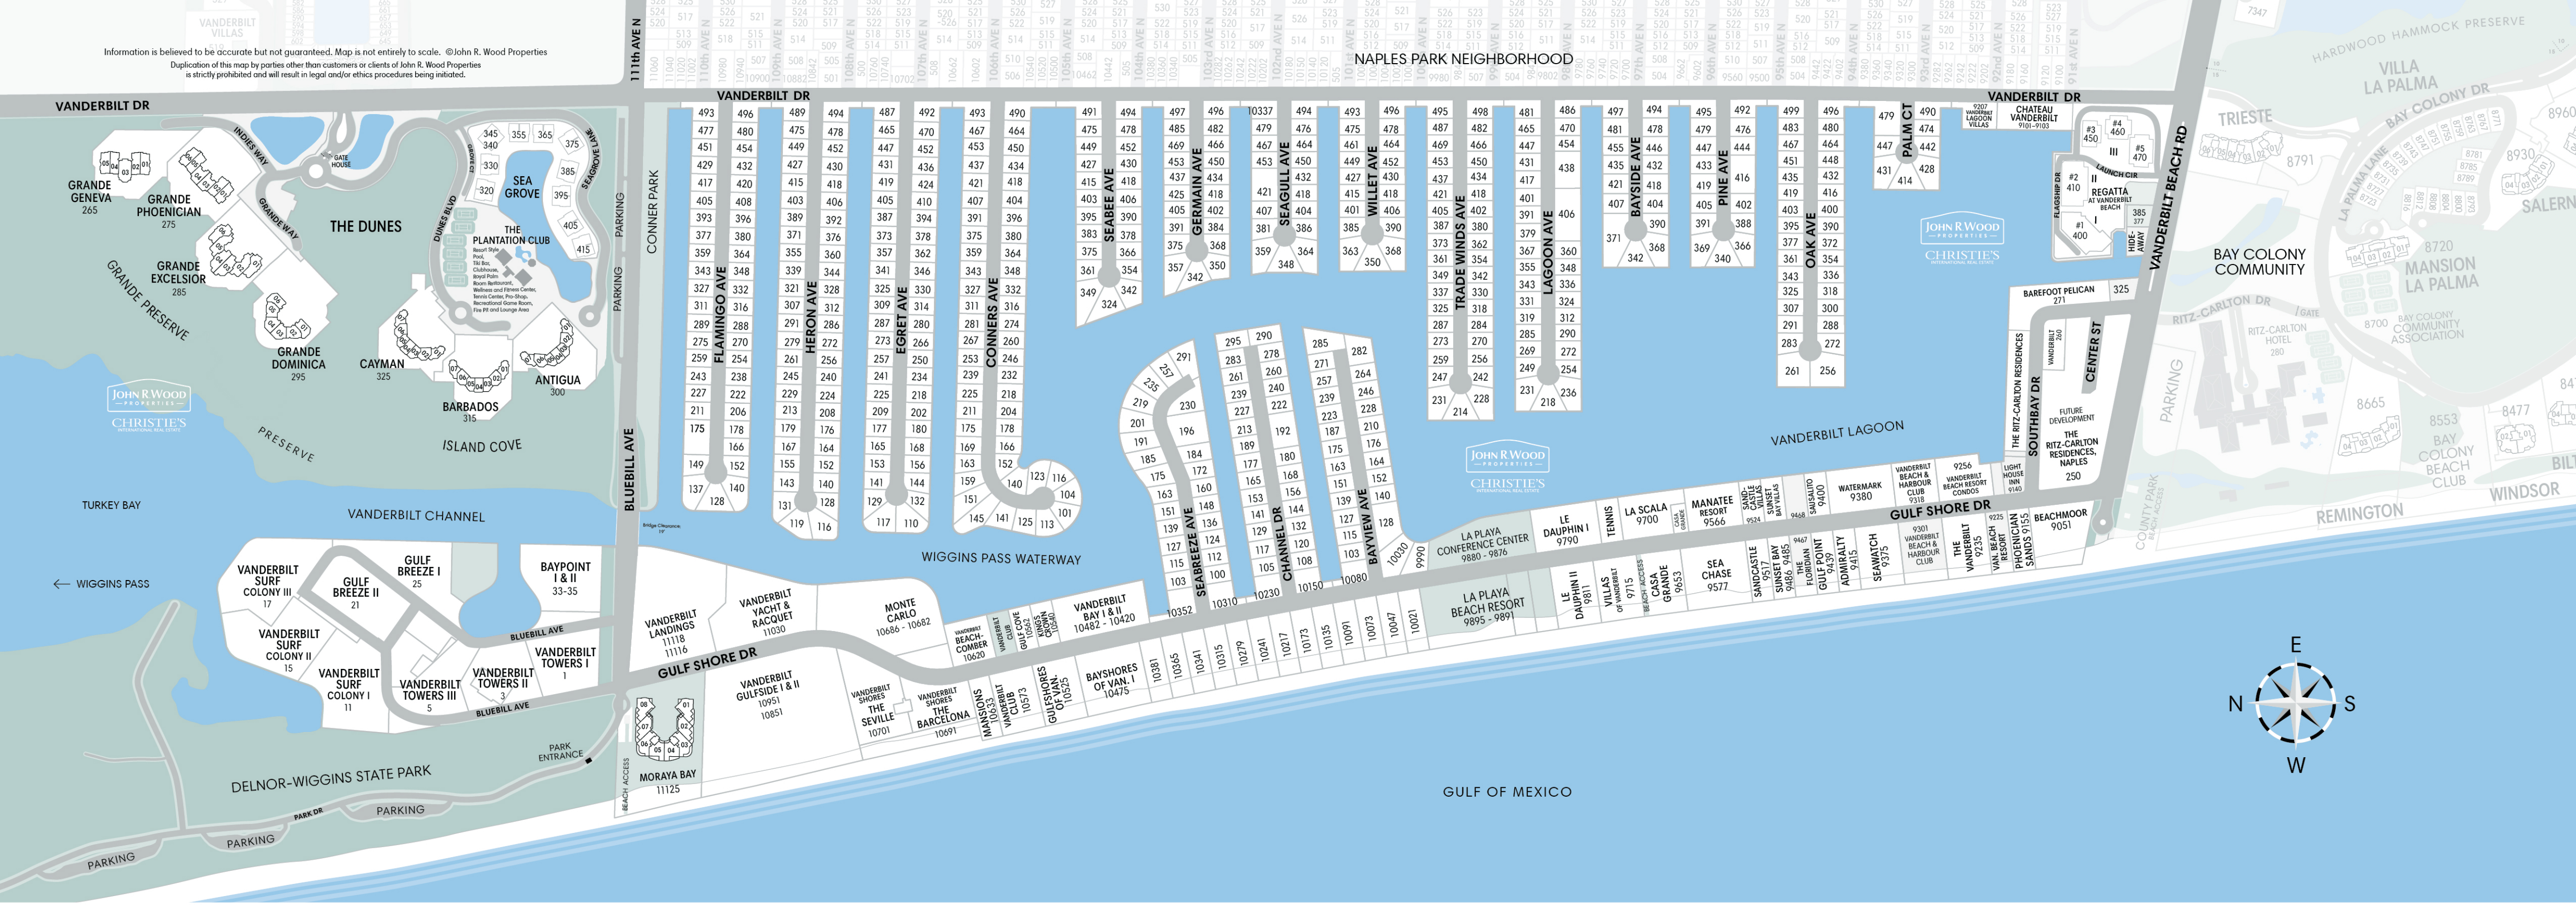

Information is believed to be accurate but not guaranteed. Map is not entirely to scale. ©John R. Wood Properties  
 Duplication of this map by parties other than customers or clients of John R. Wood Properties is strictly prohibited and will result in legal and/or ethics procedures being initiated.

VANDERBILT  
BEACH

JohnRWood.com | (877) 262-1300

CHRISTIE'S  
INTERNATIONAL REAL ESTATE