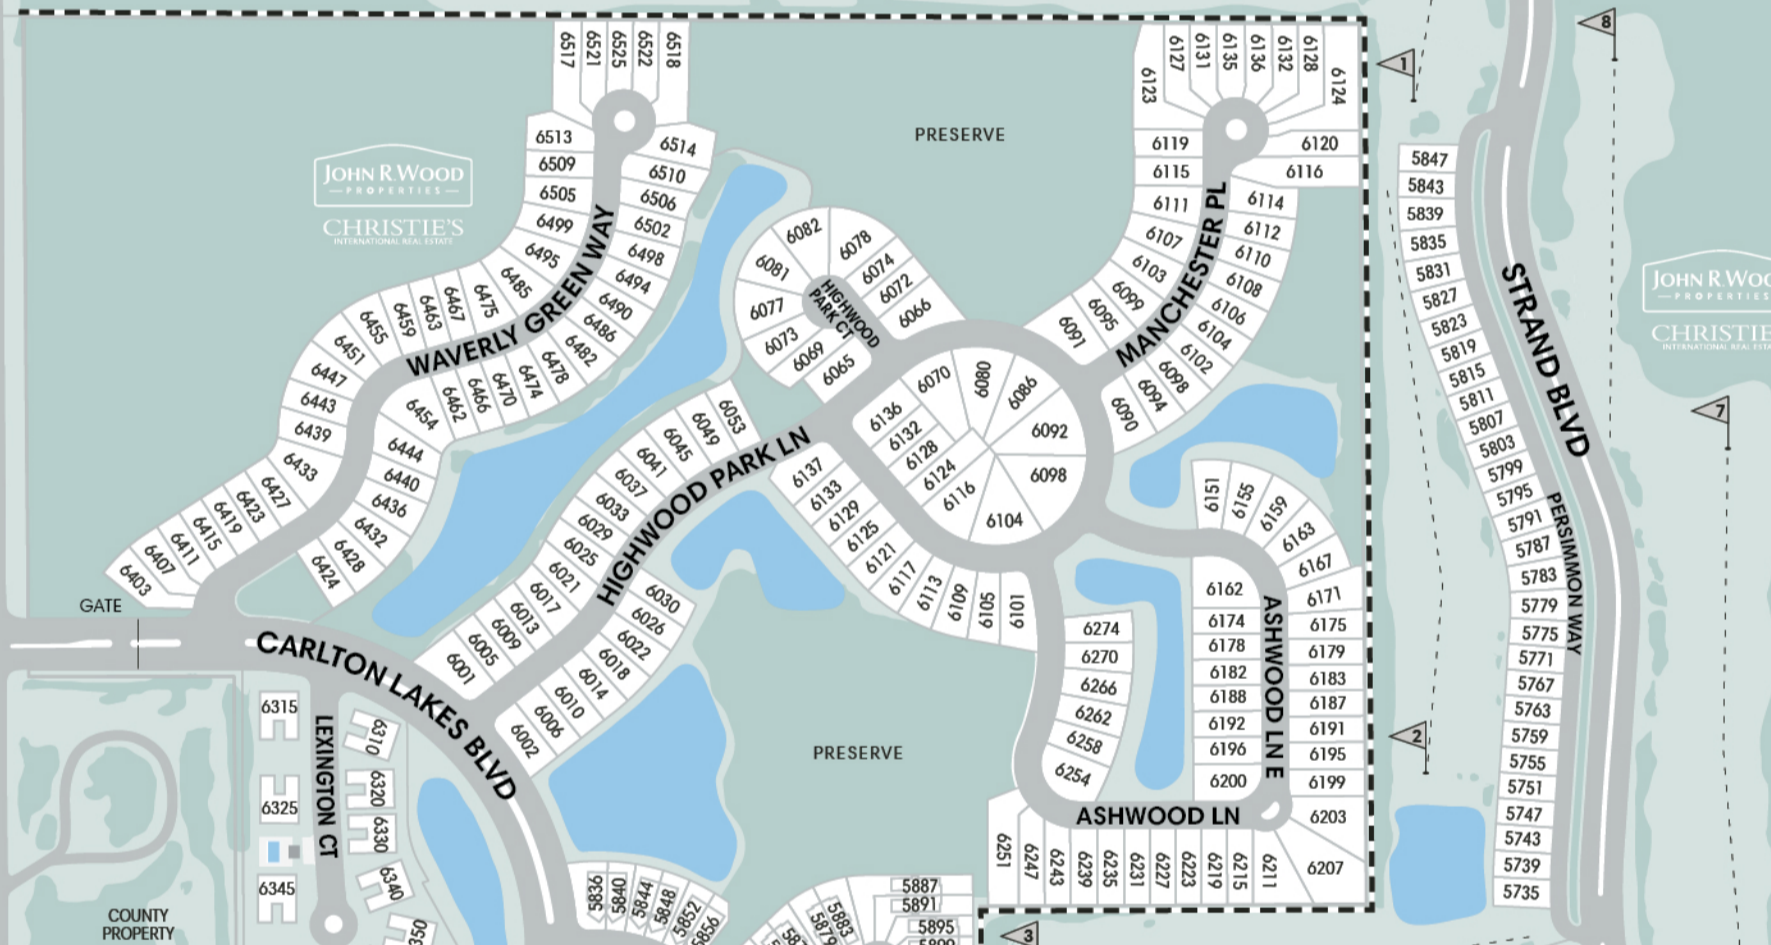

← Livingston Road 0.79 mi.

VETERANS MEMORIAL BLVD

EXIT 111