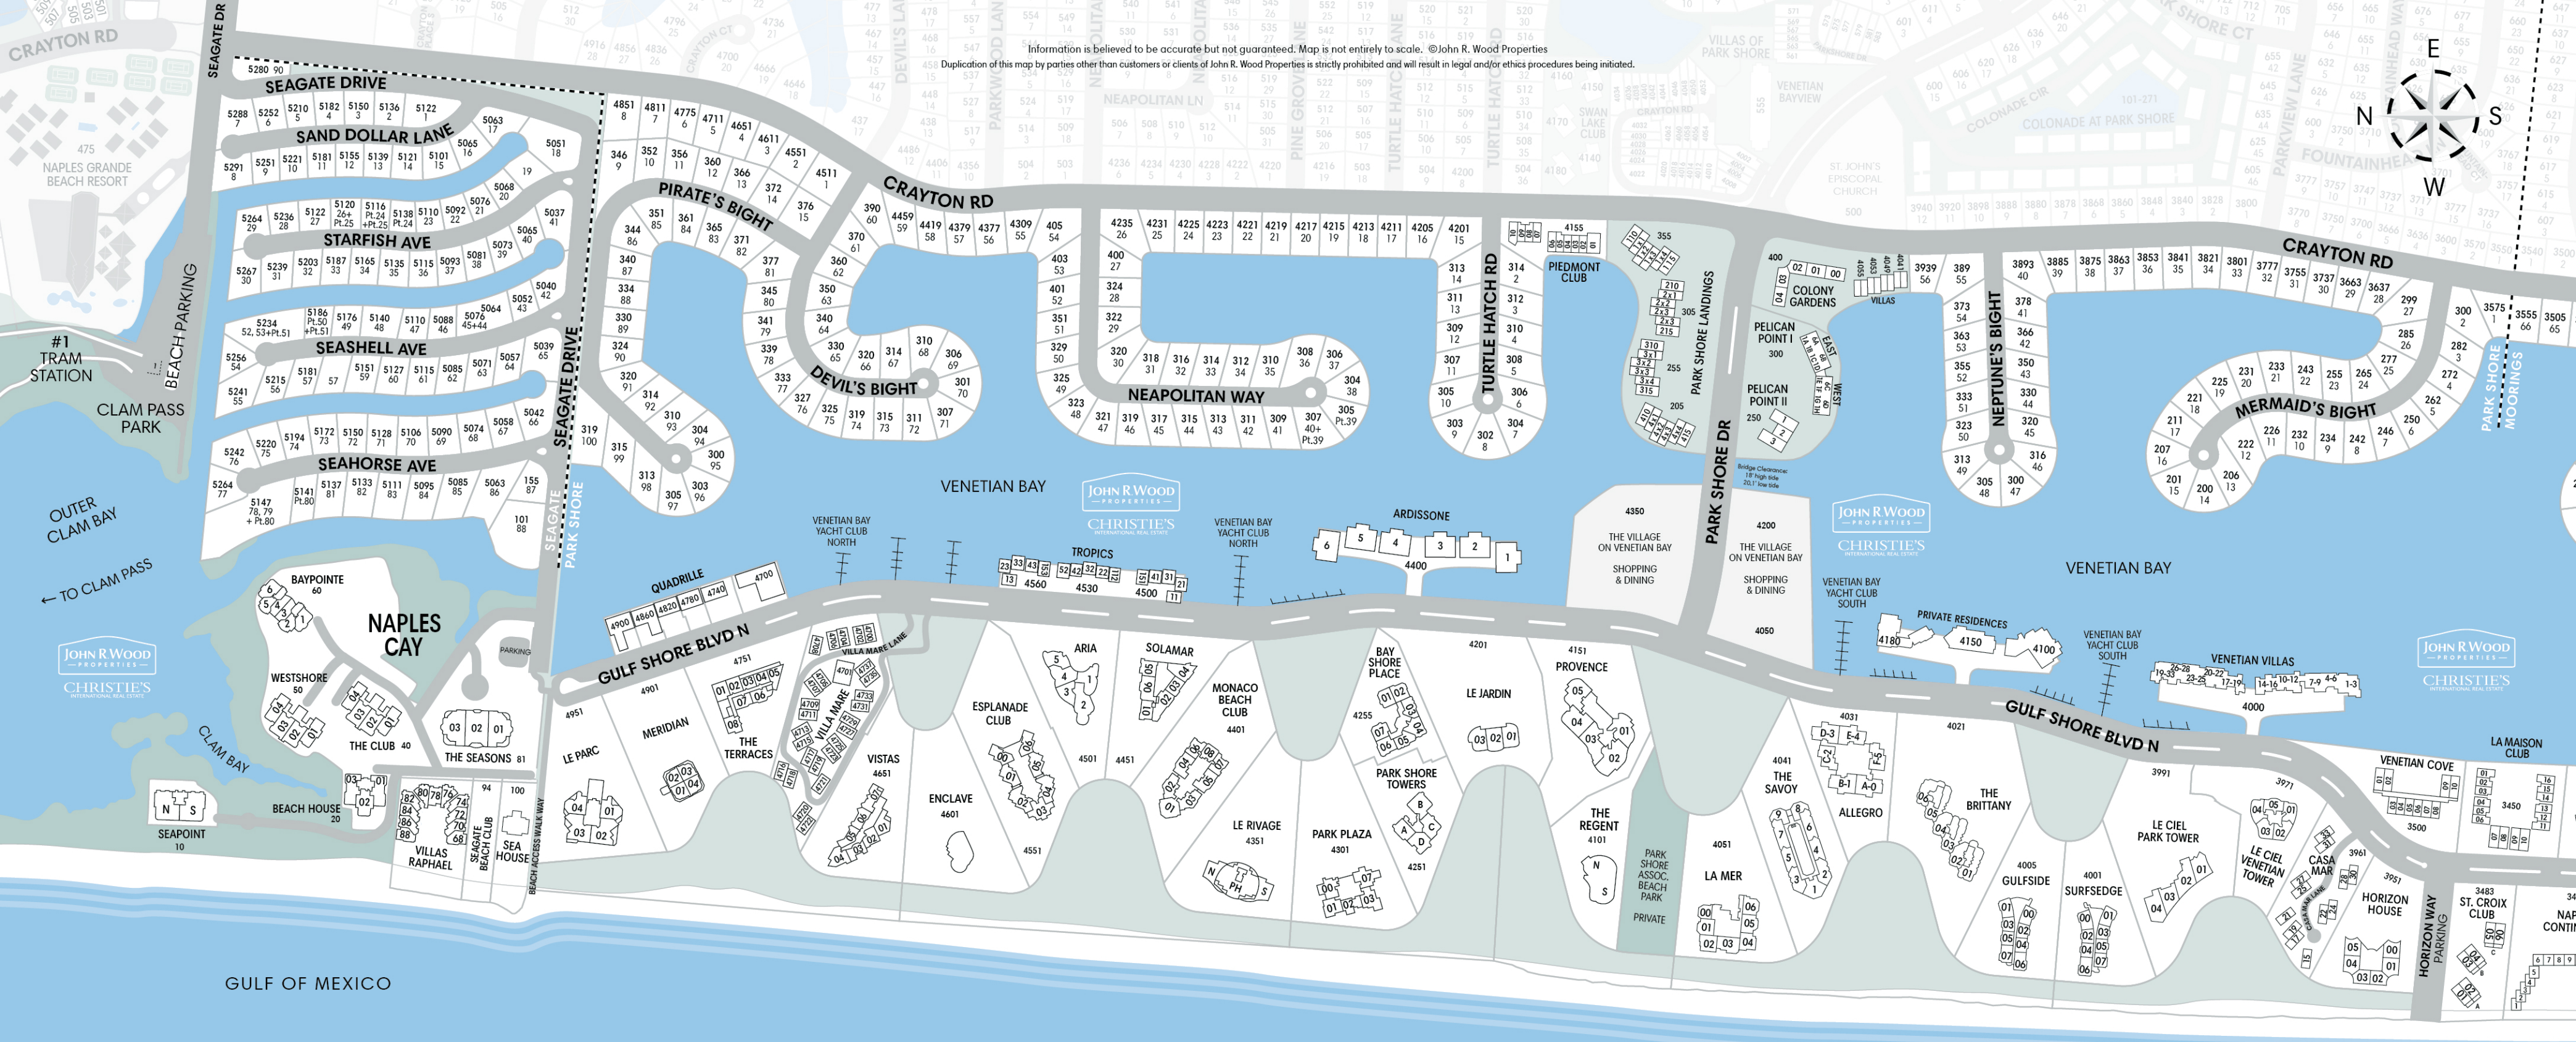

Information is believed to be accurate but not guaranteed. Map is not entirely to scale. © John R. Wood Properties  
Duplication of this map by parties other than customers or clients of John R. Wood Properties is strictly prohibited and will result in legal and/or ethics procedures being initiated.

# PARK SHORE WATERFRONT

JohnRWood.com | (877) 262-1300

CHRISTIE'S INTERNATIONAL REAL ESTATE