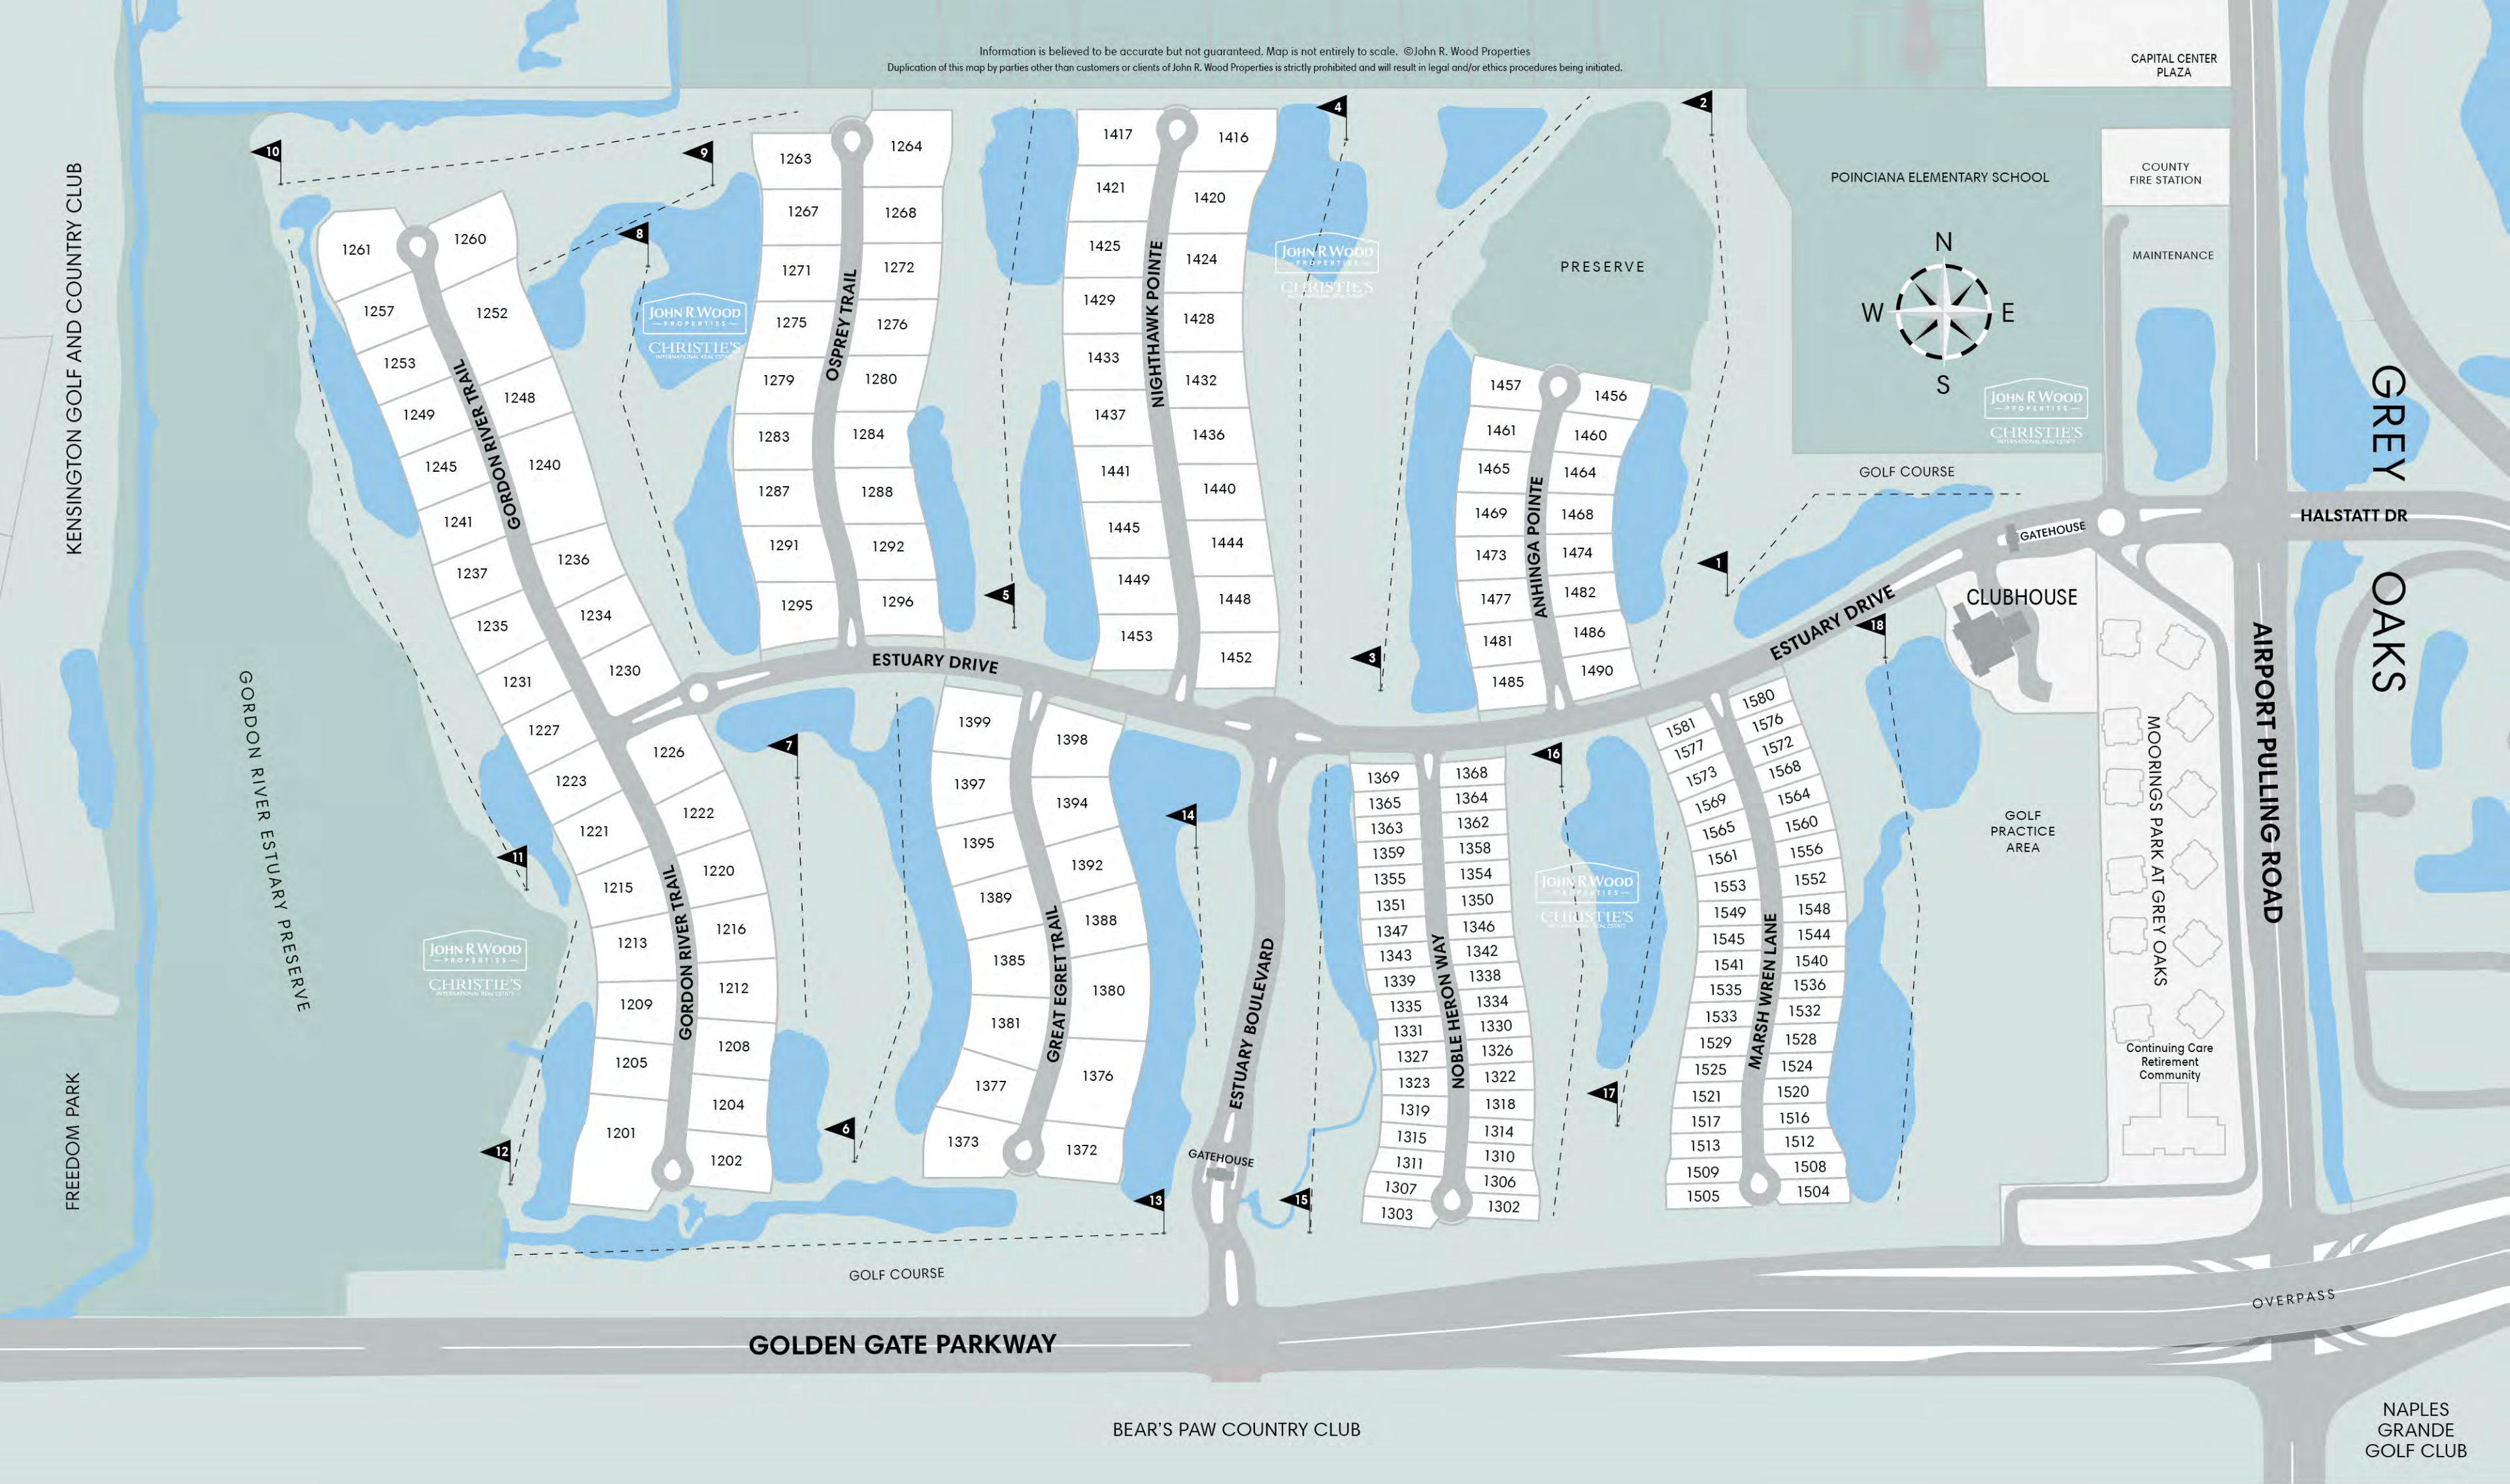

BUCKTHORN WAY

DAY LILY PLACE

GREY OAKS BLVD WEST

ESTATES

AVILA

VENEZIA

MIRAMONTE

ISLA VISTA

BUCKTHORN WAY

DAY LILY PLACE

GREY OAKS BLVD WEST

ESTATES

AVILA

VENEZIA

MIRAM

Information is believed to be accurate but not guaranteed. Map is not entirely to scale. ©John R. Wood Properties
Duplication of this map by parties other than customers or clients of John R. Wood Properties is strictly prohibited and will result in legal and/or ethics procedures being initiated.