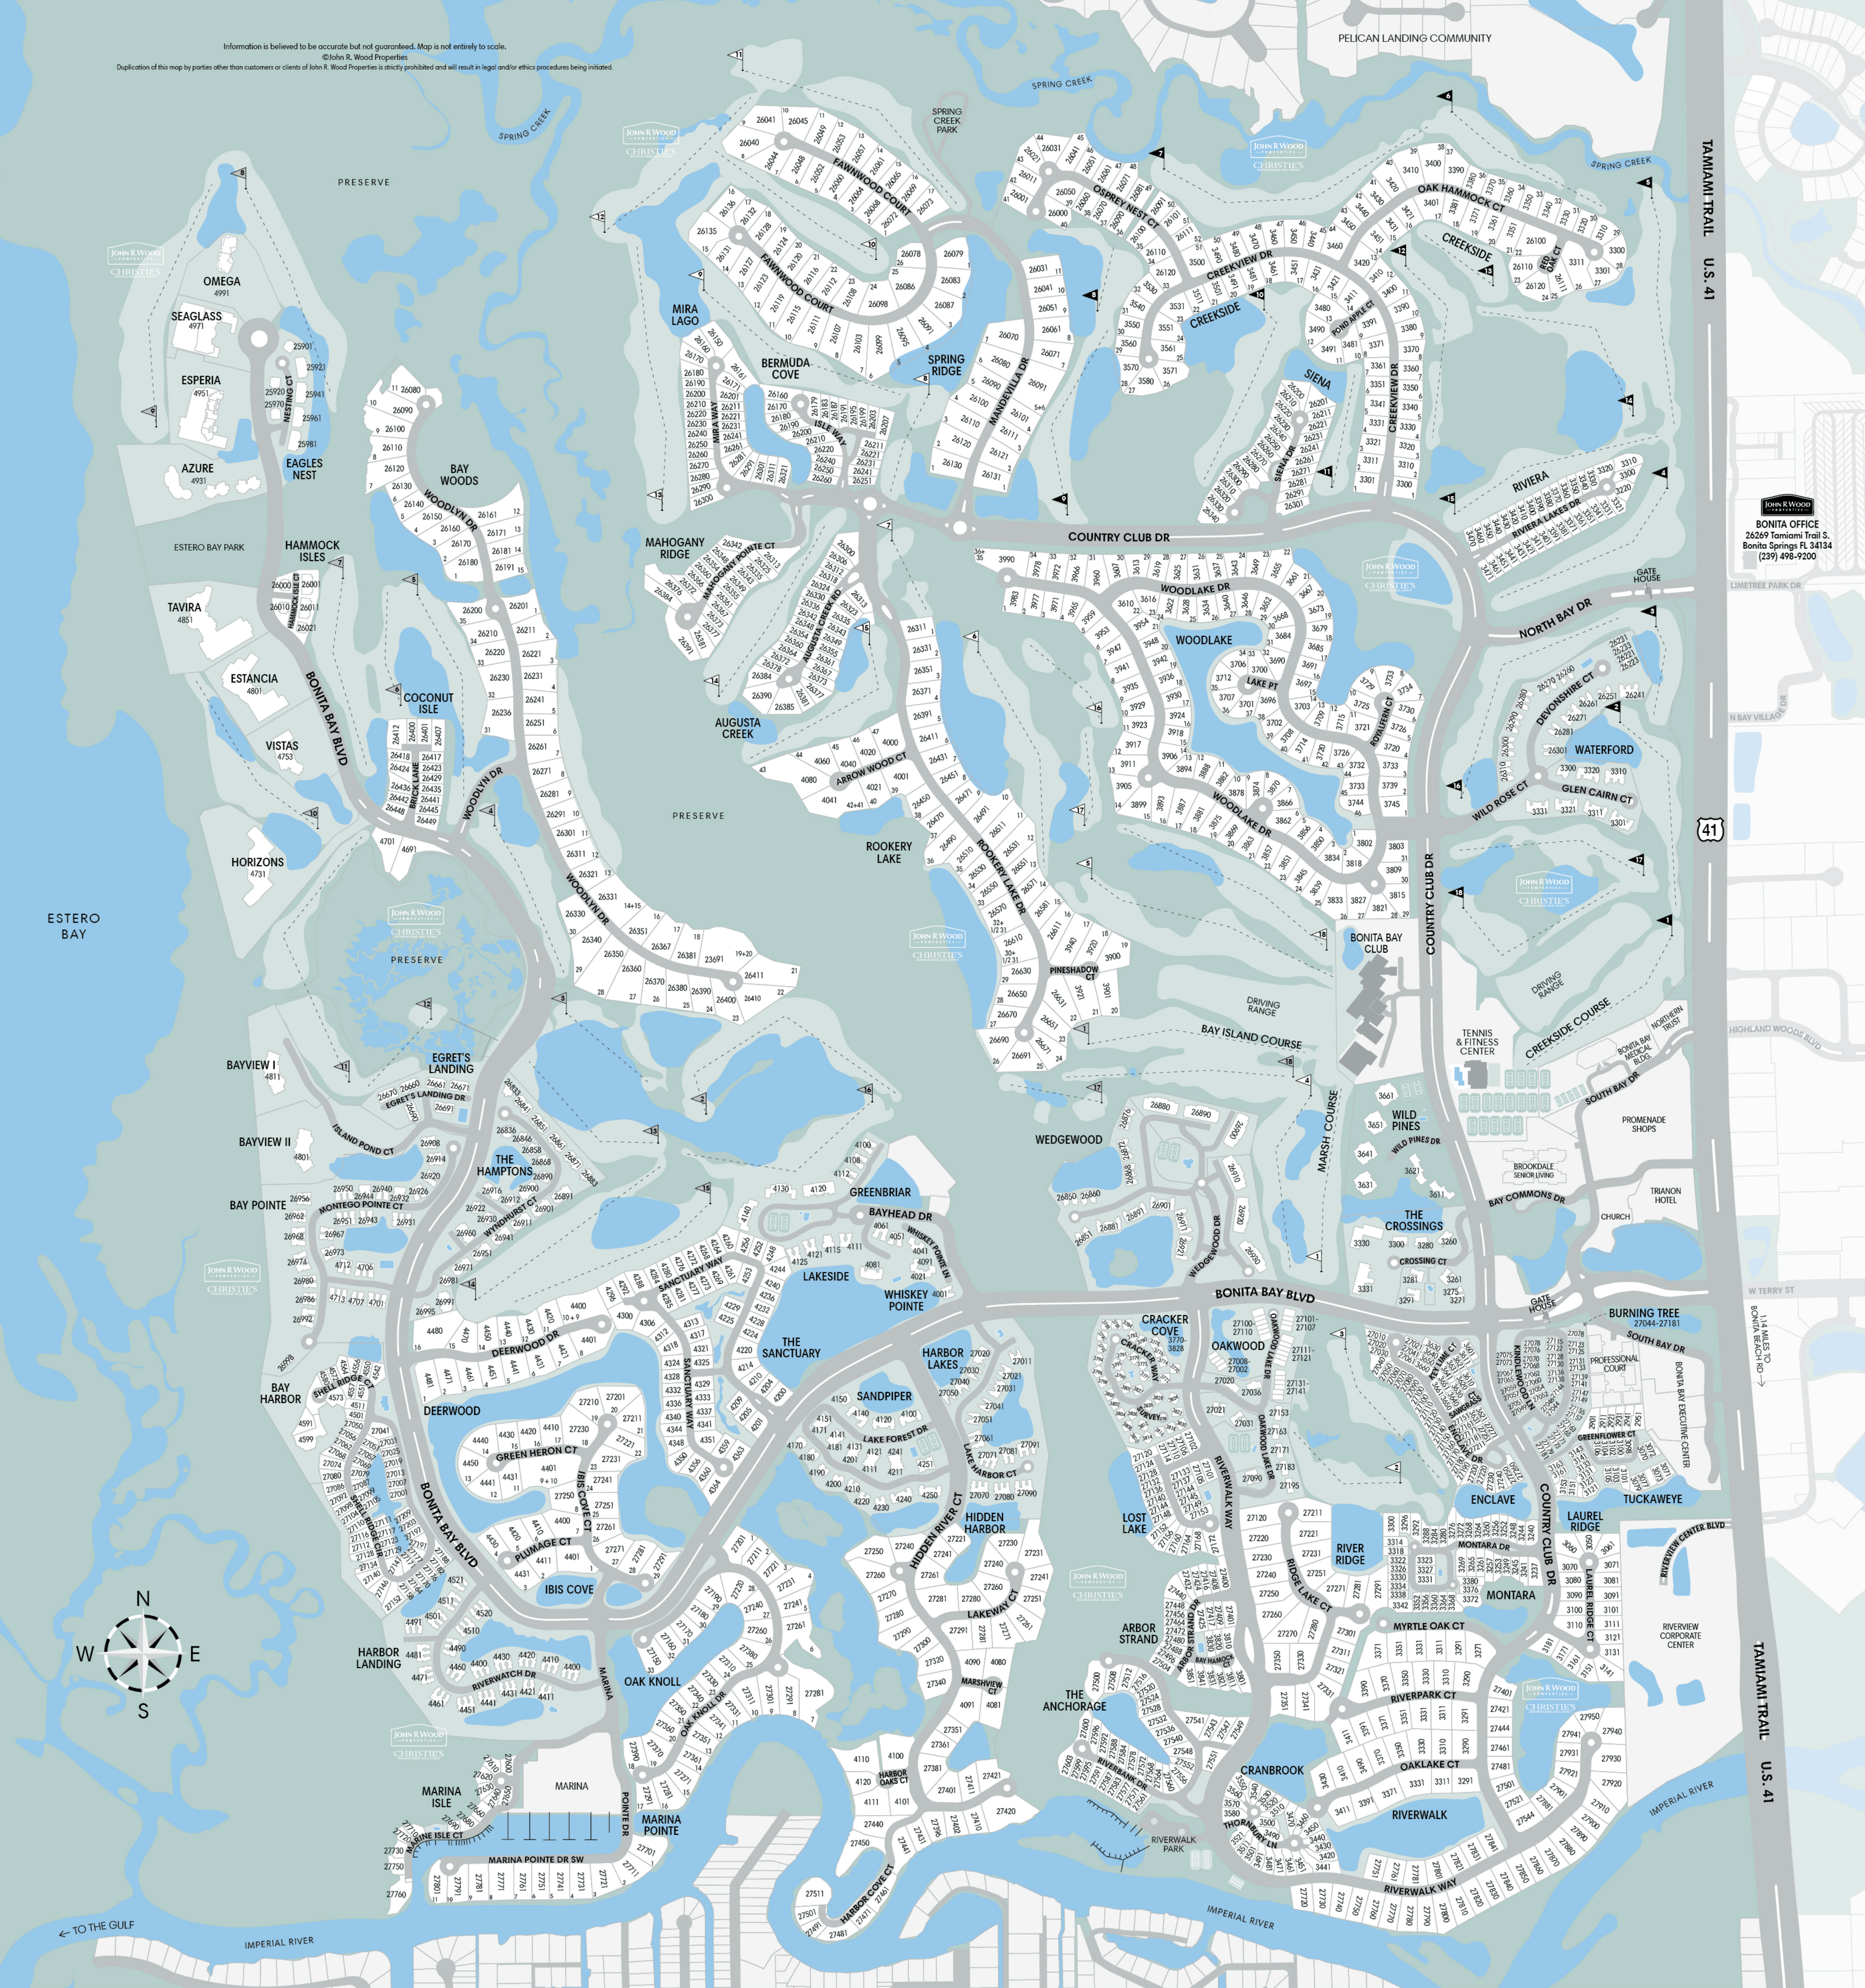

TAMAMI TRAIL U.S. 41

41

TAMAMI TRAIL U.S. 41

JOHN R. WOOD
CHRISTIE'S
BONITA OFFICE
26269 Tamiami Trail S.
Bonita Springs FL 34134
(239) 498-9200

1.4 MILES TO
BONITA BEACH RD