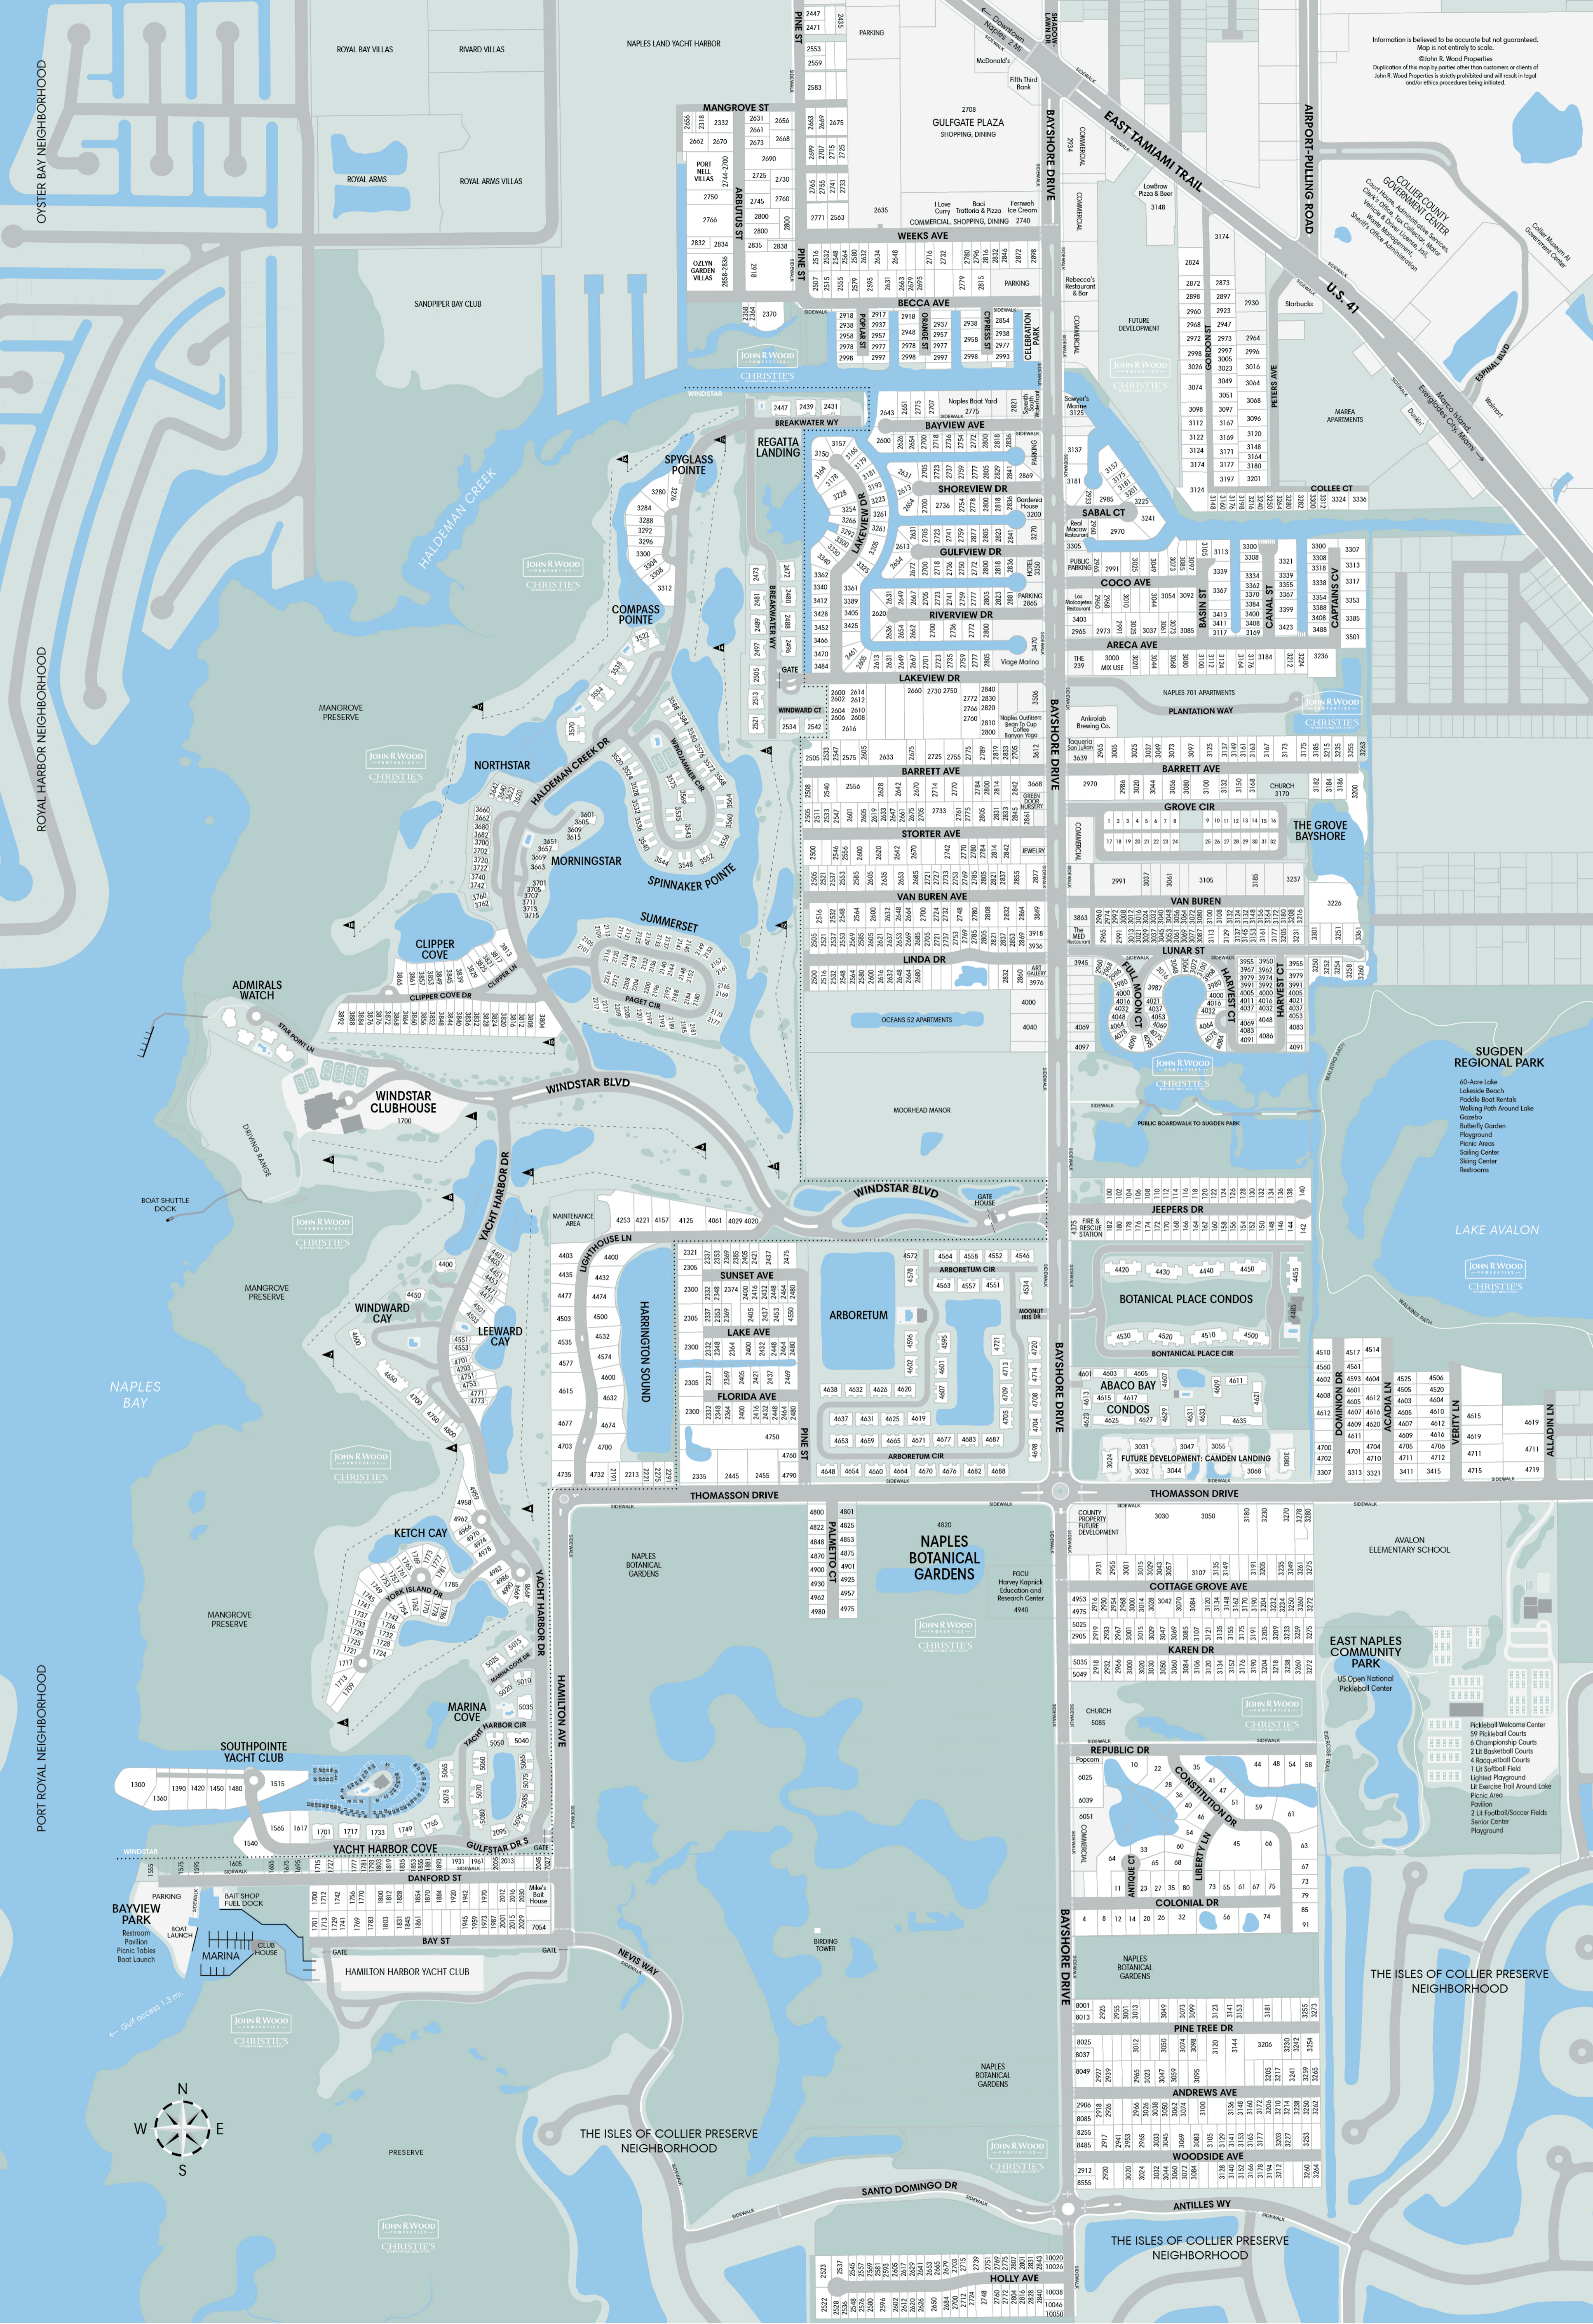

BAYSHORE DRIVE TO WINDSTAR ON NAPLES BAY

JohnRWood.com | (877) 262-1300