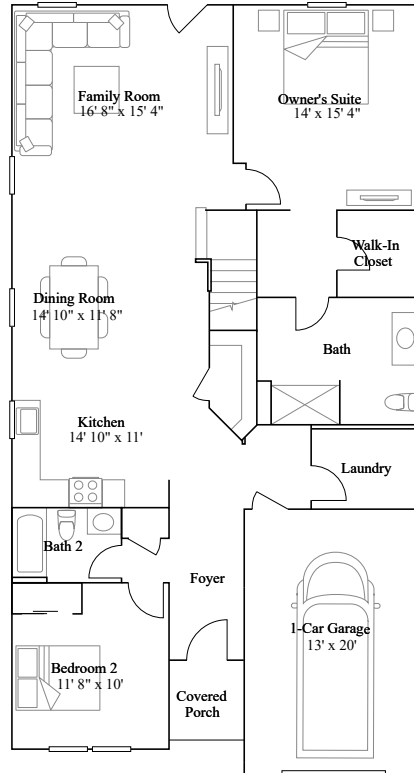

Armond

5 bd . 2 ba . 2,056 ft²

Armond at Winchelsea Carriages in Middletown, DE

1st Floor

2nd Floor