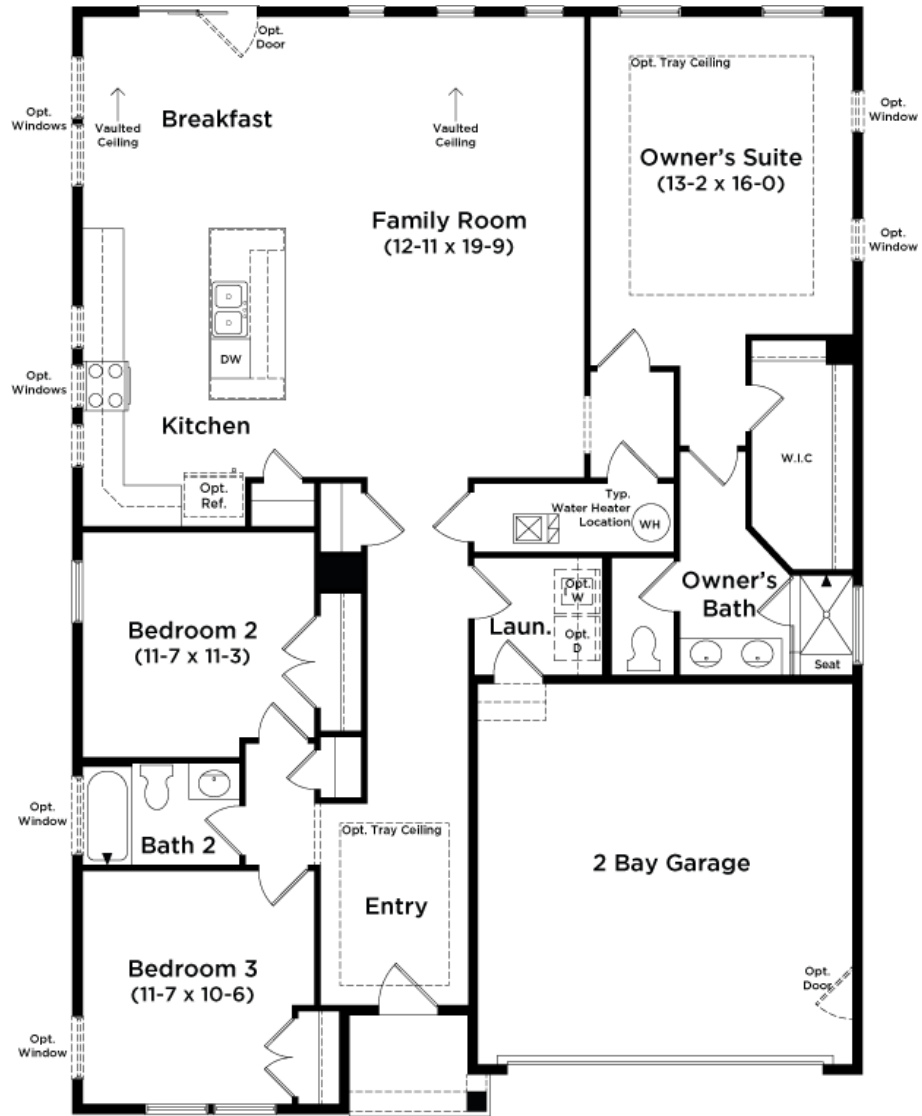

**Latitude**  
 Wetherby: 302-946-0400

3 - 5 Beds | 2 - 4 Full Baths  
 1,783 - 3,577 Sq. Ft.

**First Floor Selected Options:**

<https://www.drbbhomes.com/>

THIS INTERACTIVE SITE IS DESIGNED TO SHOW THE GENERAL LAYOUT OF SPECIFIC FLOOR PLANS (AND ELEVATIONS THEREOF (COLLECTIVELY, "FLOOR PLANS")). ALL IMAGES (INCLUDING, WITHOUT LIMITATION, FLOOR PLANS AND FURNITURE) ARE ARTIST RENDERINGS PROVIDED FOR ILLUSTRATIVE PURPOSES ONLY AND ARE NOT A PART OF A LEGAL CONTRACT. Floor plans may depict optional features that are not included in base home pricing and are not to be construed as contractual standards. Floor plans and optional features are subject to change without notice; not all optional features may be shown. Floor plans and optional features offered vary by community and model of home. Accordingly, please check with a sales representative for your specific community to confirm whether a particular floor plan is available, and what particular options are standard and what may be otherwise available. All dimensions/square footage are approximate; actual dimensions/square footage may vary. No furniture shown on this interactive site is included in base home pricing or otherwise available for selection as an optional feature, and is provided without any dimensions. Furniture may not be capable of placement within a floor plan or otherwise to the satisfaction of the home buyer. | SHOR R4.1 10-18-24 w/o LL