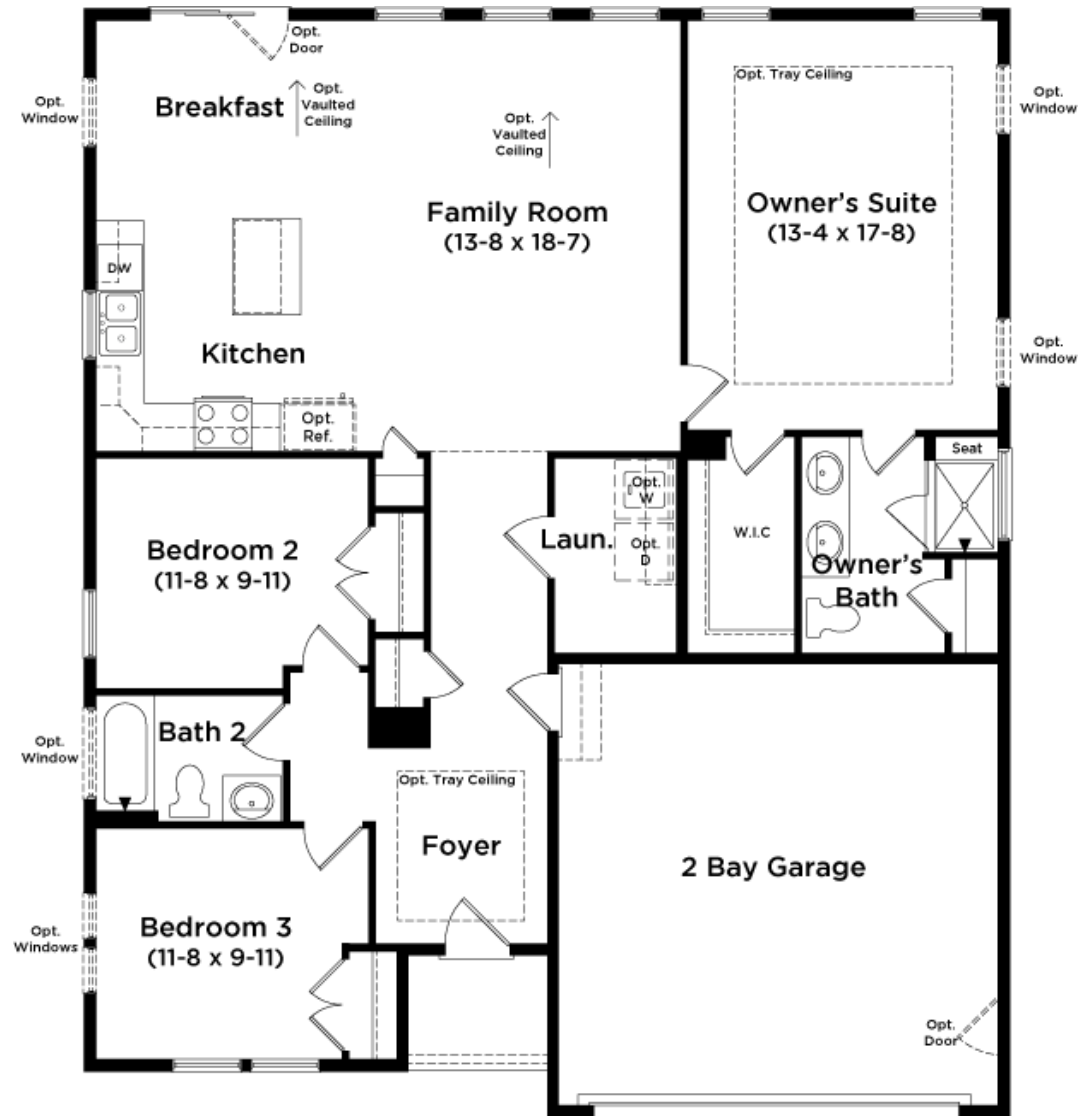

First Floor Selected Options:

Aloha
Wetherby: 302-946-0400

3 - 4 Beds | 2 - 3 Full Baths
1,464 - 1,816 Sq. Ft.

<https://www.drbbhomes.com/>

THIS INTERACTIVE SITE IS DESIGNED TO SHOW THE GENERAL LAYOUT OF SPECIFIC FLOOR PLANS (AND ELEVATIONS THEREOF (COLLECTIVELY, "FLOOR PLANS")). ALL IMAGES (INCLUDING, WITHOUT LIMITATION, FLOOR PLANS AND FURNITURE) ARE ARTIST RENDERINGS PROVIDED FOR ILLUSTRATIVE PURPOSES ONLY AND ARE NOT A PART OF A LEGAL CONTRACT. Floor plans may depict optional features that are not included in base home pricing and are not to be construed as contractual standards. Floor plans and optional features are subject to change without notice; not all optional features may be shown. Floor plans and optional features offered vary by community and model of home. Accordingly, please check with a sales representative for your specific community to confirm whether a particular floor plan is available, and what particular options are standard and what may be otherwise available. All dimensions/square footage are approximate; actual dimensions/square footage may vary. No furniture shown on this interactive site is included in base home pricing or otherwise available for selection as an optional feature, and is provided without any dimensions. Furniture may not be capable of placement within a floor plan or otherwise to the satisfaction of the home buyer. | R2 SHOR 12-1-22