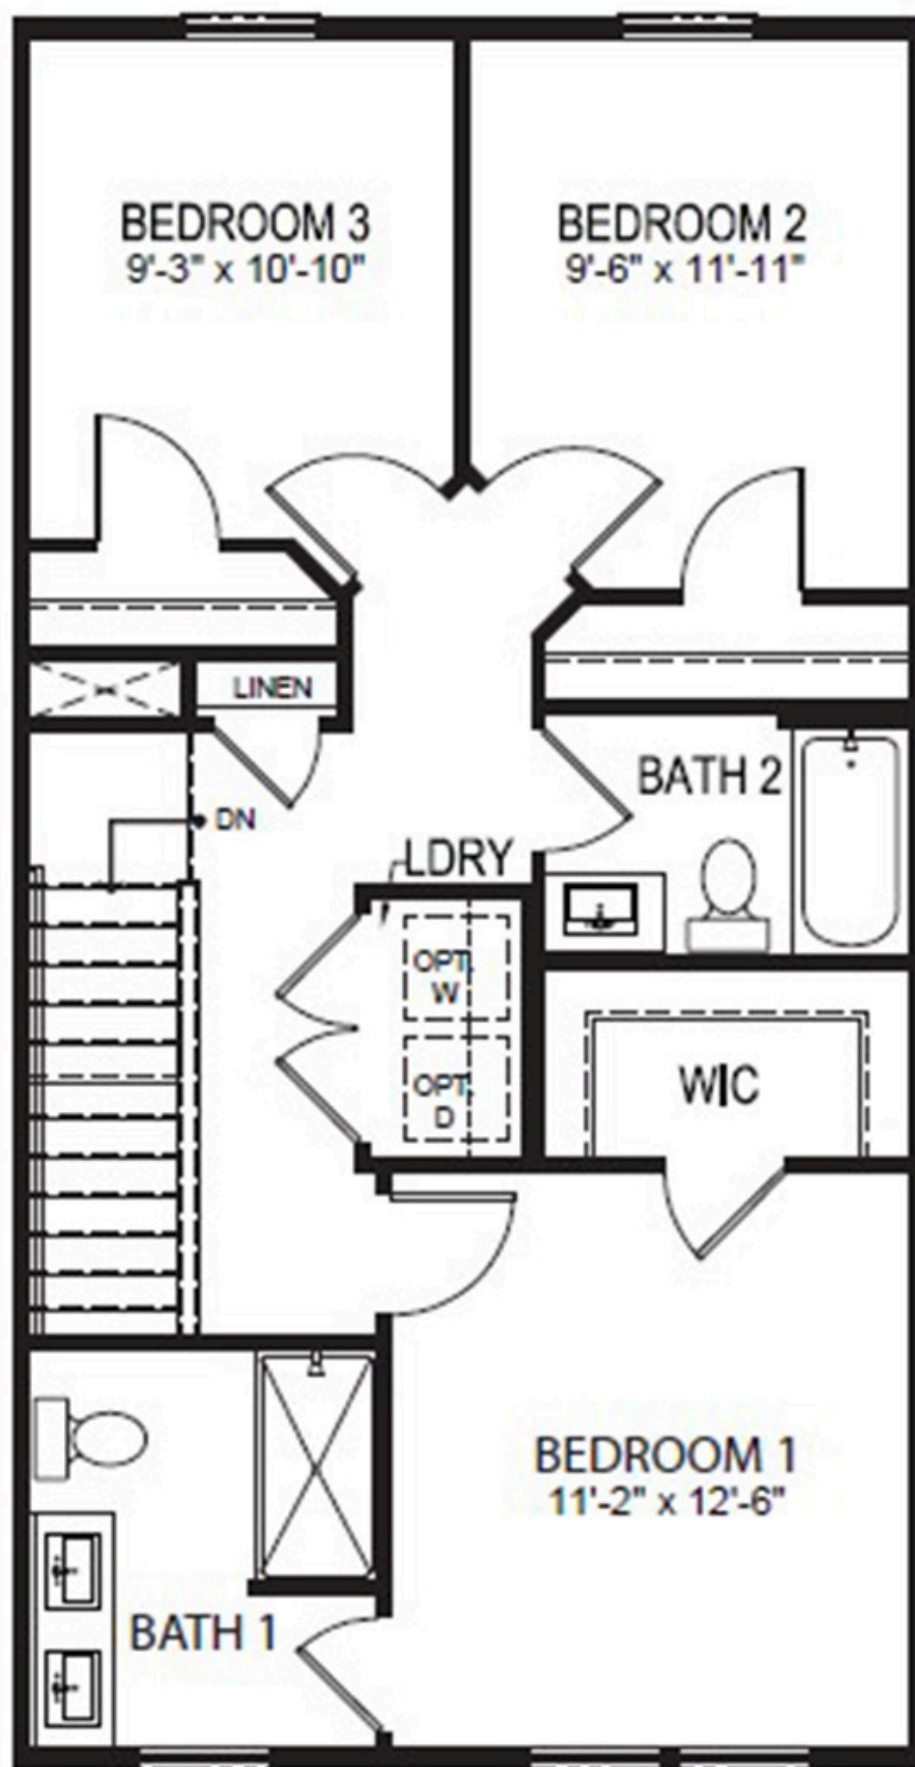

RECREATION
15'5" x 14'9"

WH

MECH

UP

FOYER

1 CAR GARAGE
10'-2" x 19'-10"

LOWER LEVEL

FIRST FLOOR

SECOND FLOOR