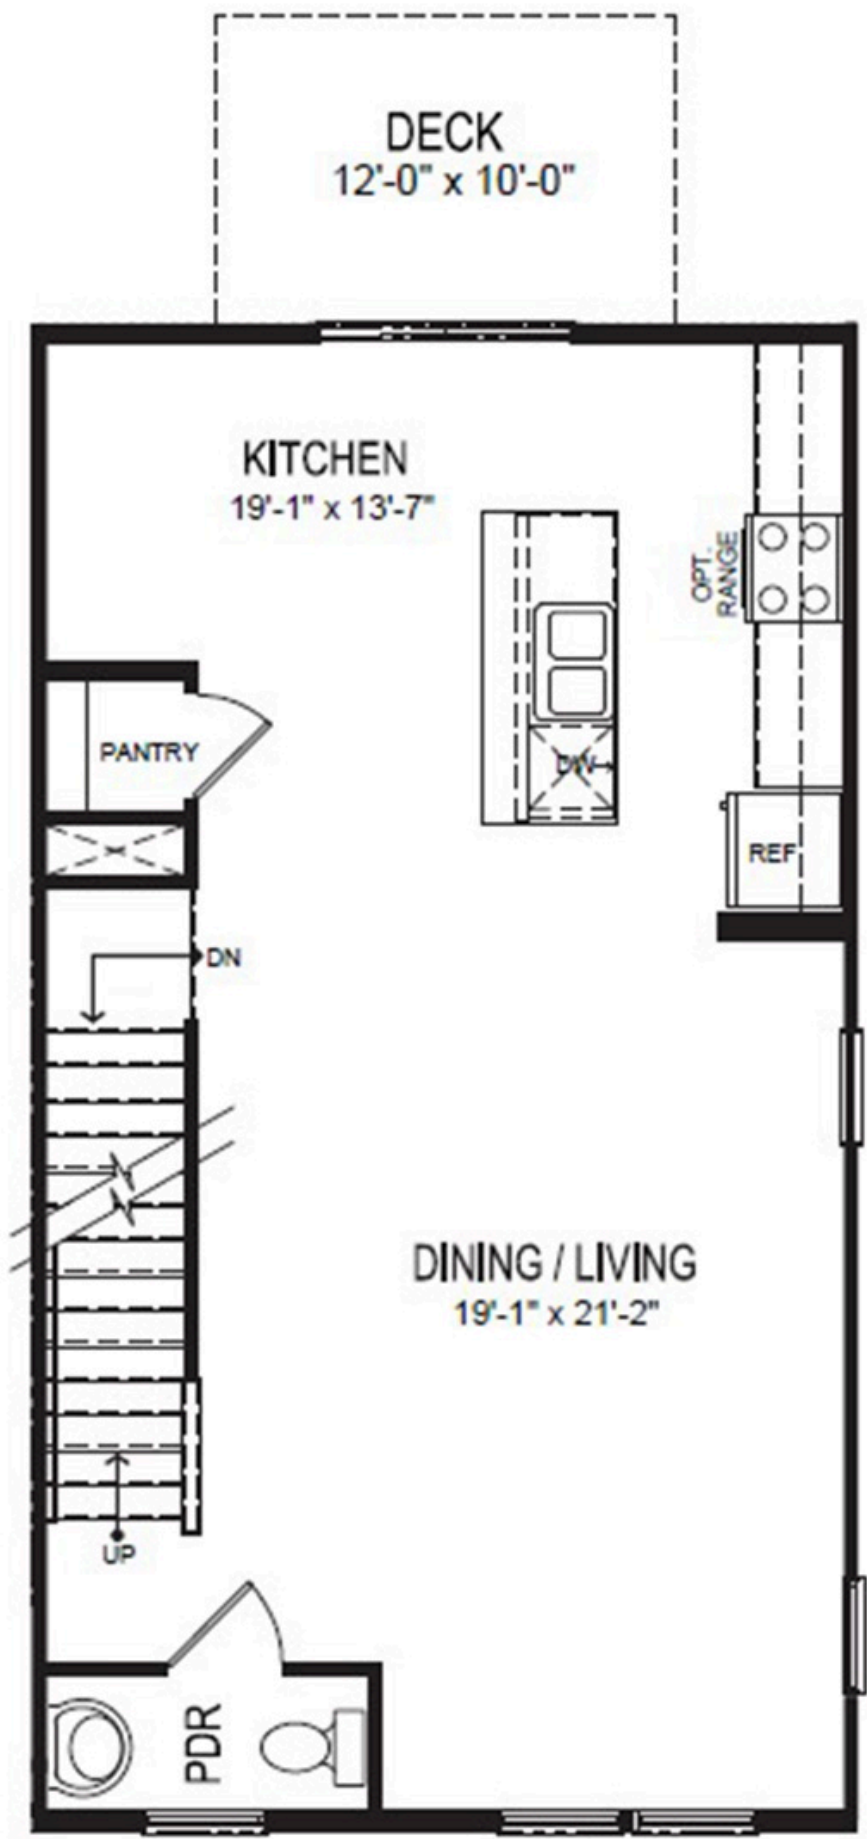

RECREATION
15'5" x 14'9"

WH

MECH

UP

FOYER

1 CAR GARAGE
10'-2" x 19'-10"

LOWER LEVEL

FIRST FLOOR

SECOND FLOOR