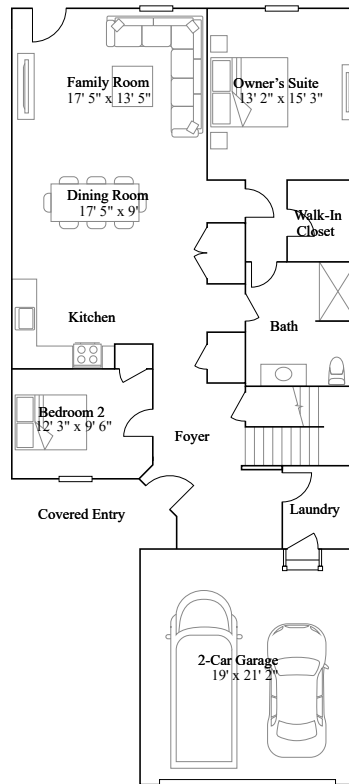

Truman

5 bd . 2 ba . 2,669 ft²

Truman at Winchelsea Towns in Middletown, DE

1st Floor

2nd Floor