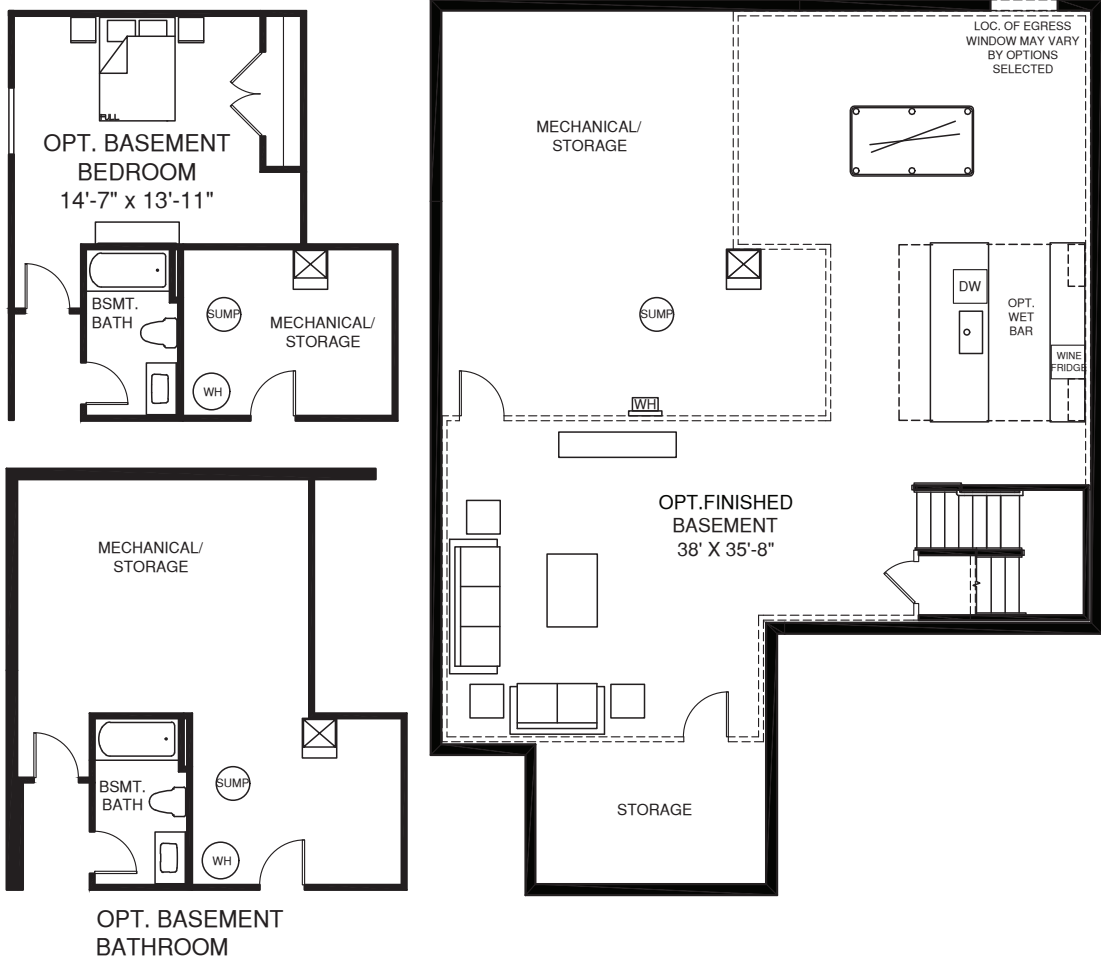

ELEVATION K

ELEVATION L

MAIN LEVEL

An optional finished basement is available. Please see brochure or online marketing material for details.

Although all illustrations and specifications are believed correct at the time of publication, the right is reserved to make changes, without notice or obligation. Windows, doors, ceilings, and room sizes may vary depending on the options and elevations selected. Optional items indicated are available at additional cost. This brochure is for illustrative purposes only and not part of a legal contract. It is recommended that the architectural blueprints be reserved for further clarification of features. Not all features are shown. Please ask our Sales and Marketing Representative for complete information.

Elevations shown are artist's concepts. Floorplans may vary per elevation. NVHomes reserves the right to make changes without notice or prior obligation.

NV092415300v01BSMT corp

OPT. DOUBLE PATIO DOOR SHOWN WITH OPT.WINDOW

LOWER LEVEL