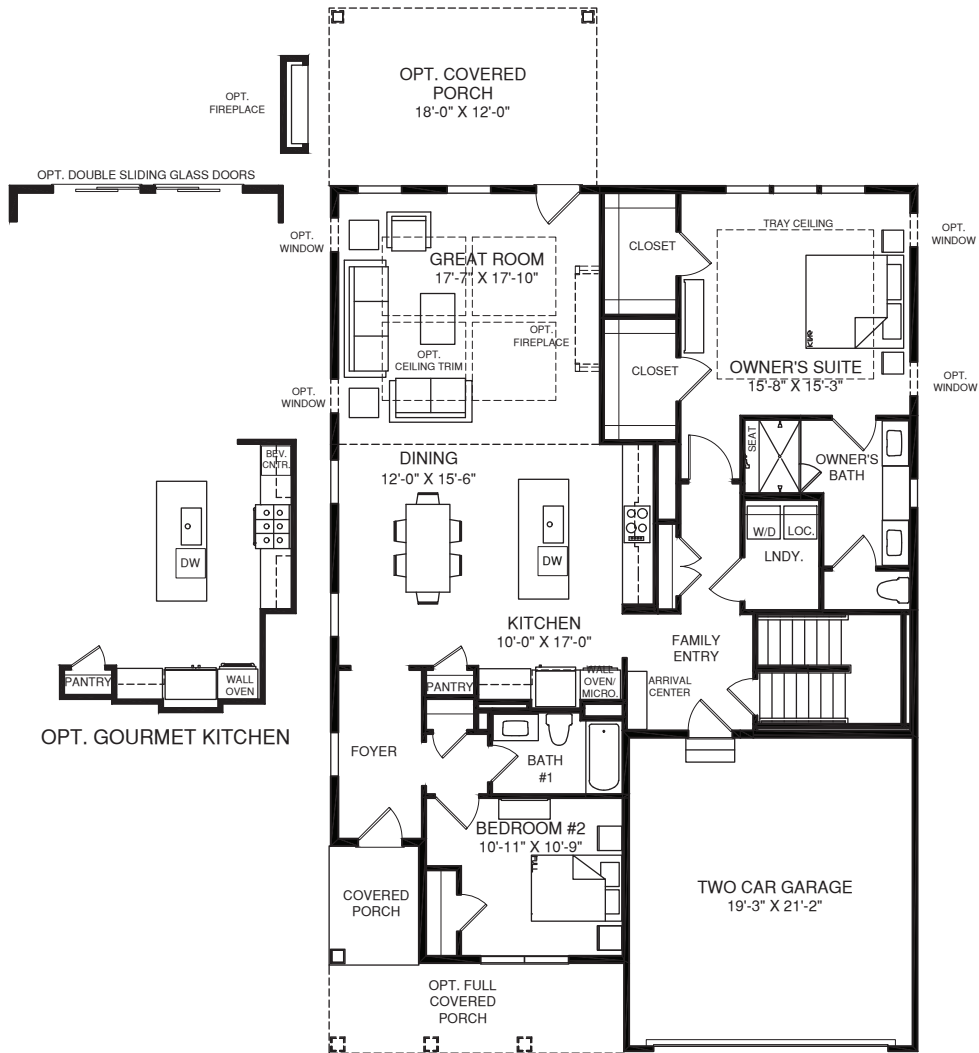

MAIN LEVEL

An optional finished basement is available. Please see brochure or online marketing material for details.

NV092415300v01BSMT corp